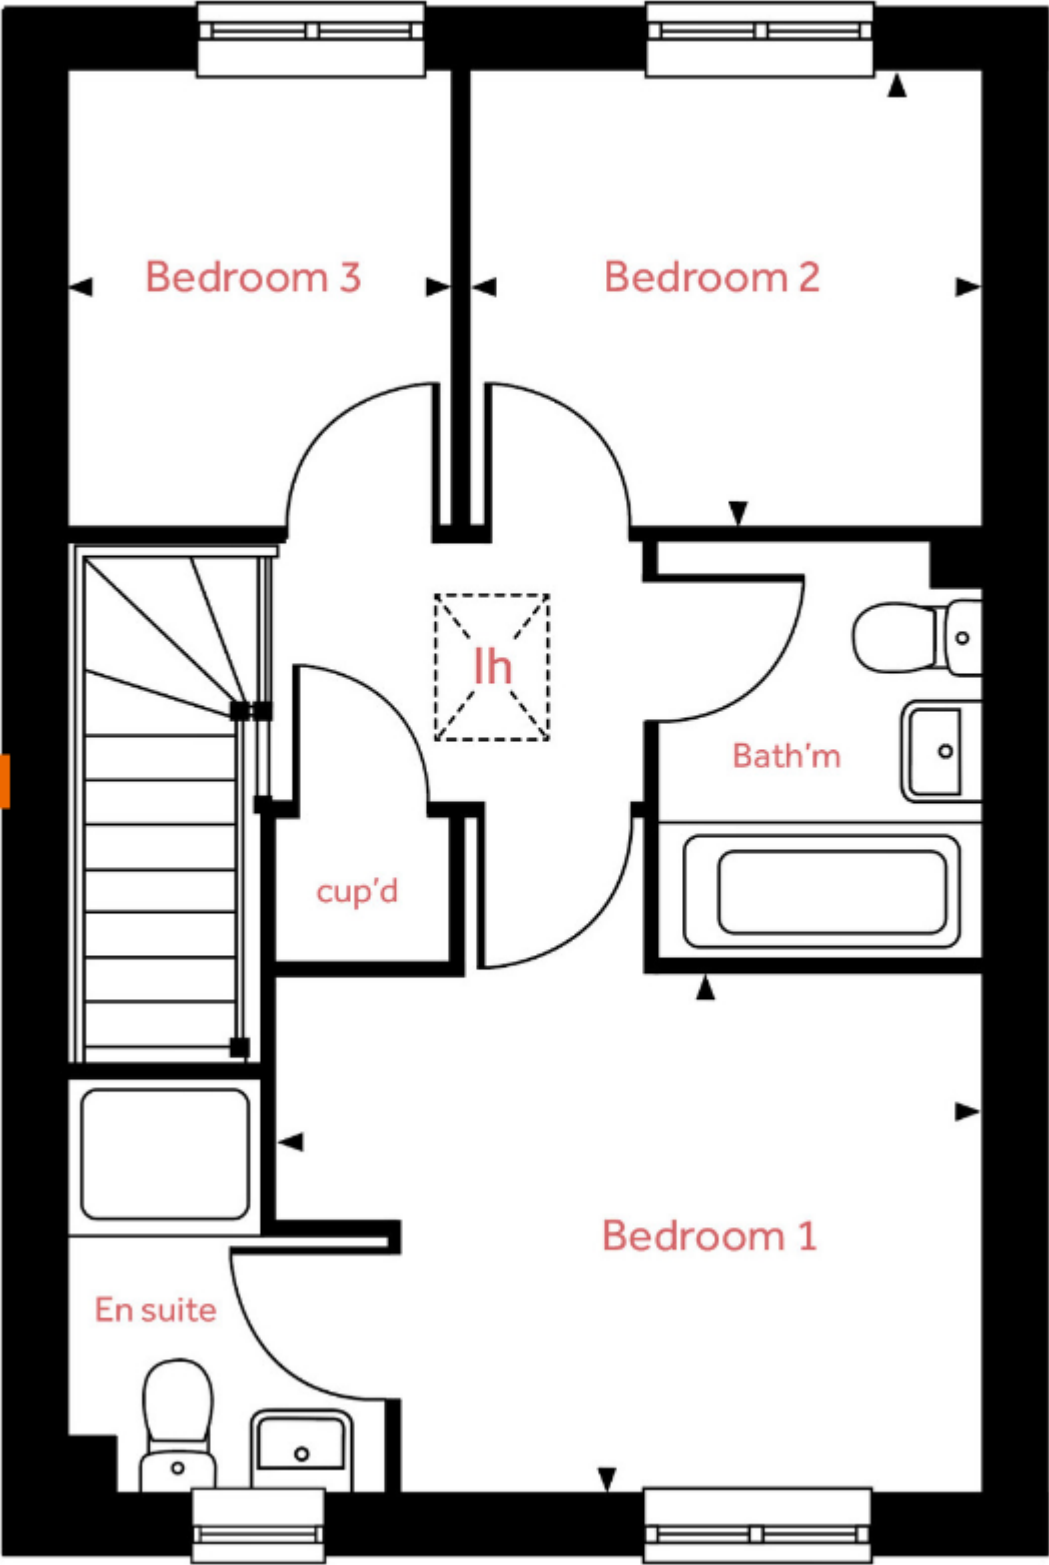

First floor

Ground Floor

Kitchen/Dining Area

4.75m x 2.96m 15'7" x 9'9"

Living Room

4.35m x 3.78m 14'4" x 12'5"

First Floor

Bedroom 1

3.68m x 2.69m 12'1" x 8'10"

Bedroom 2

2.68m x 2.37m 8'9" x 7'9"

Bedroom 3

2.37m x 2.00m 7'9" x 6'7"

Net internal area

769 ft²

Parking