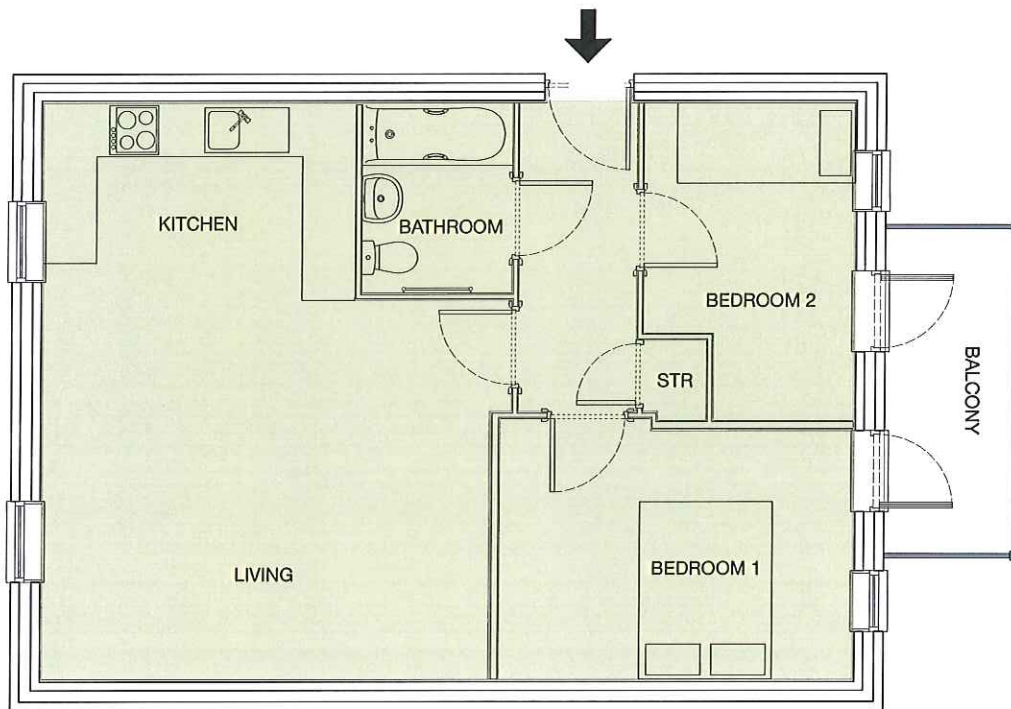

Total sq m: **60.35²**

Living / dining / kitchen 5.0 x 6.45m

Bedroom 1 3.9 x 2.9m

Bedroom 2 2.4 x 3.6m

First Floor

INSPIRED SHARED OWNERSHIP

 **moat homes**
local homes to love

Floorplans shown are indicative only. All room sizes are approximate with maximum dimensions of finished measurements*. Measurements have been taken into the kitchen units and are not intended for carpet sizes or items of furniture. Room layouts may be subject to minor modifications. Furniture, kitchen and bathroom layouts shown are indicative only. *Measurement at widest point.