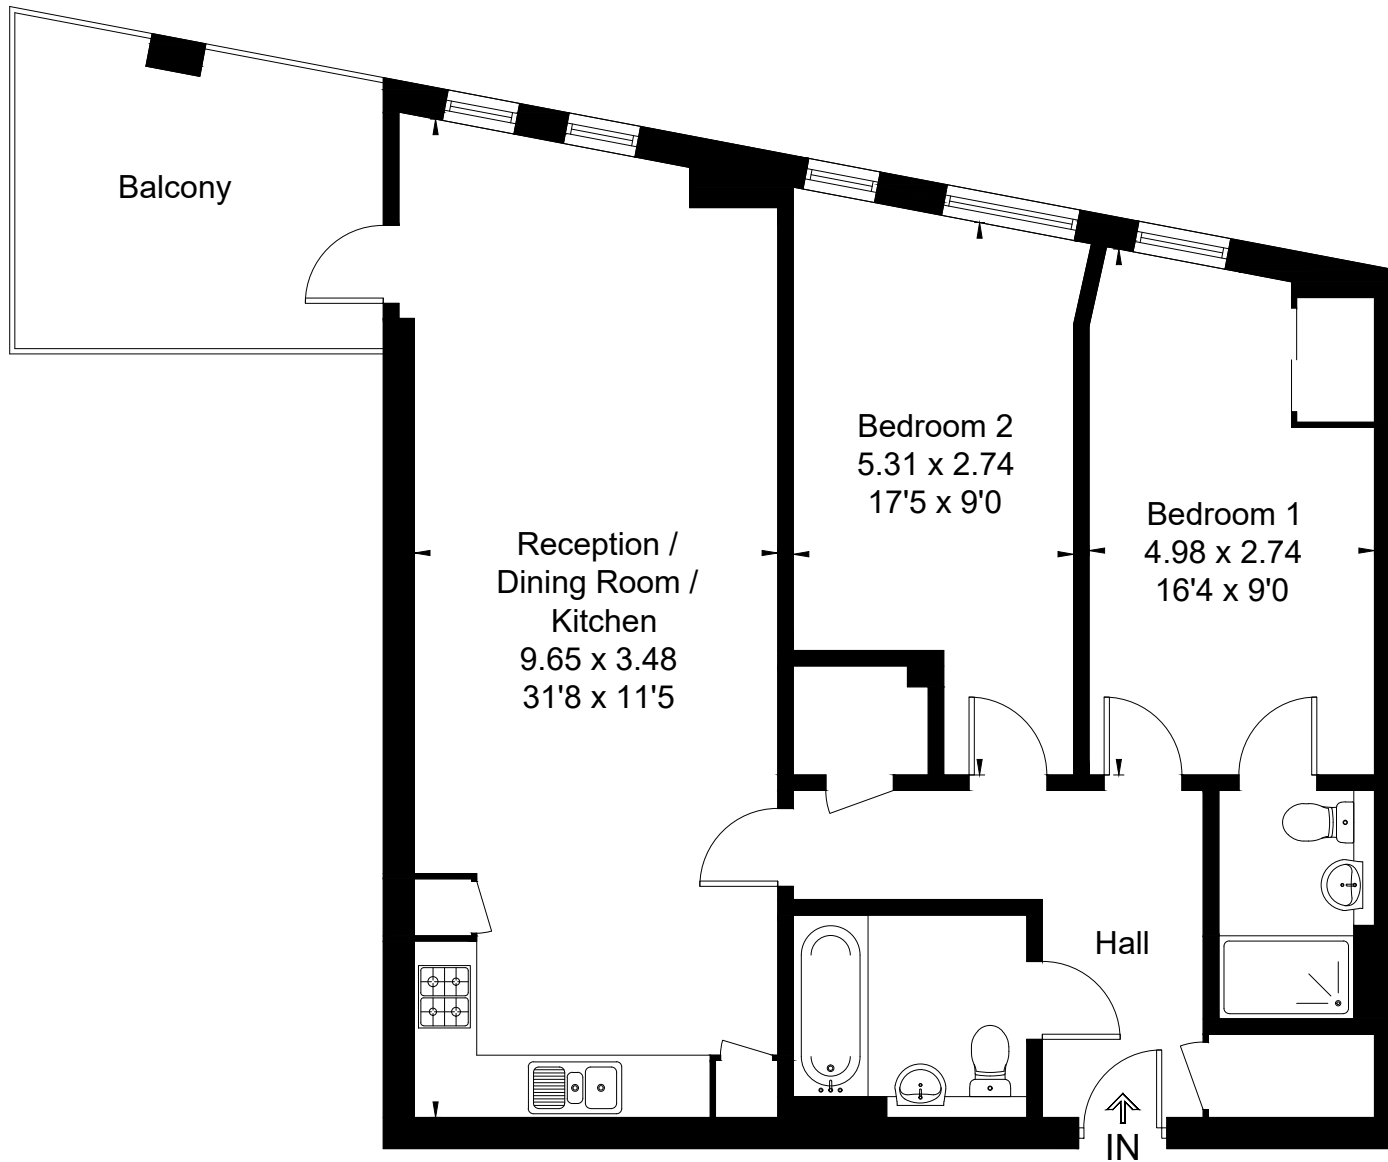

Approximate Floor Area = 81.5 sq m / 877 sq ft

Fourth Floor

This floor plan has been drawn in accordance with RICS Property Measurement 2nd edition.

All measurements, including the floor area, are approximate and for illustrative purposes only. @fourwalls-group.com #81105