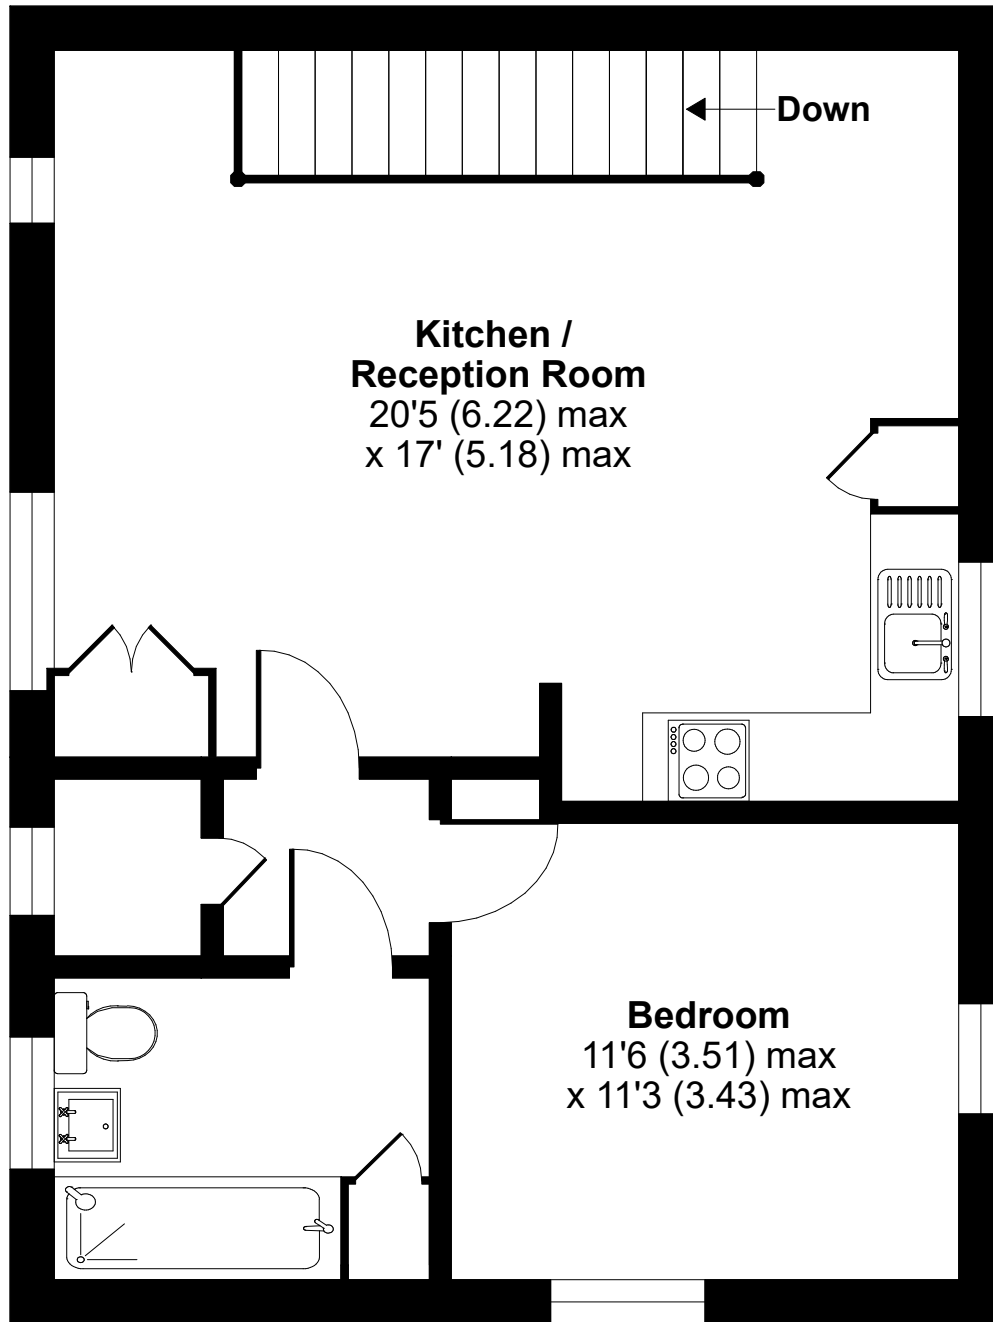

Earl Close, Stoke Gifford, Bristol, BS34

Approximate Area = 603 sq ft / 56 sq m

For identification only - Not to scale

FIRST FLOOR

GROUND FLOOR