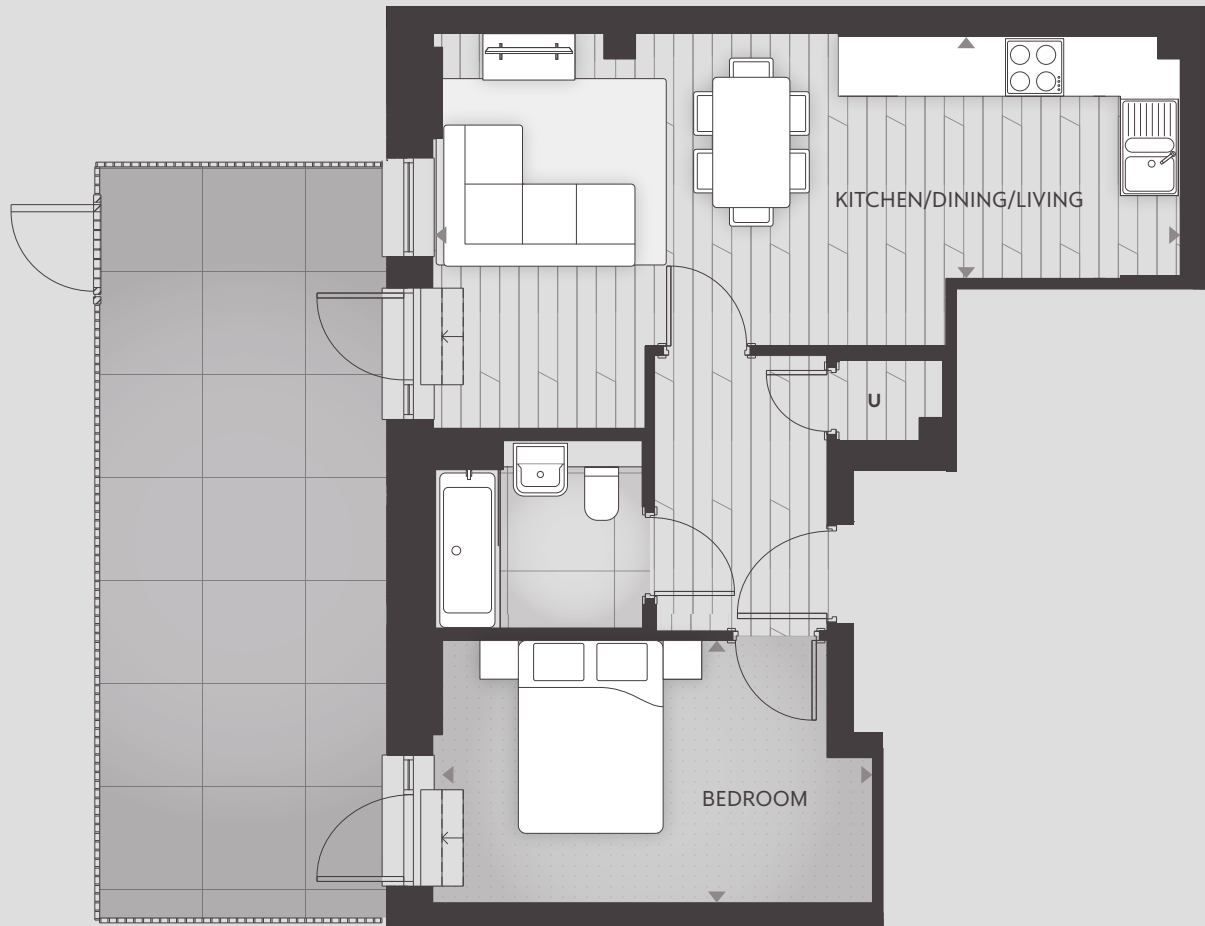

MCARTHUR'S
YARD

SHARED OWNERSHIP

BUILDING A
ONE BEDROOM APARTMENT
TYPE FT-37

ONE BEDROOM APARTMENT - TYPE FT-37

BUILDING A

Total Internal Area

49m² (527 ft²)

Kitchen/Dining/Living

7778mm x 4090.5mm

Bedroom

4558mm x 2717.5mm

Floor Apt. No. Spec

4th A.04.01 S G

BUILDING A

Internal Finish Specification S = Silver Kitchen Specification G = Gold

U = Utility Cupboard

Note: - these dimensions are accurate to within +/- 50mm. They are not intended to be used for carpet sizes, appliance spaces or items of furniture. All dimensions taken to the widest point. Kitchen layouts are indicative.