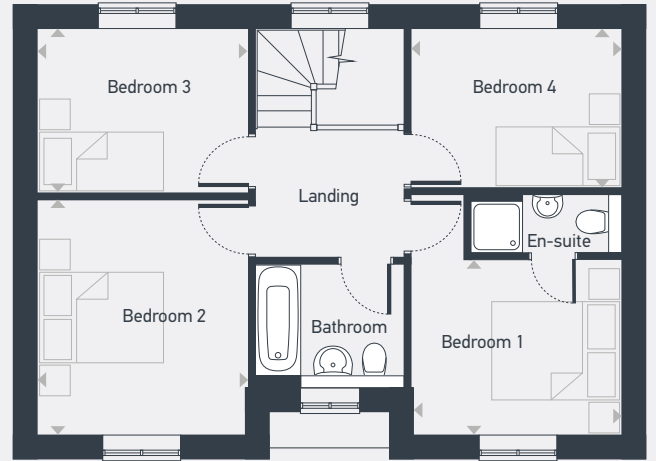

GROUND FLOOR

FIRST FLOOR

ST: Store WC: Water Closet

DIMENSIONS	m	ft
Living	6.22m x 3.18m	20'4" x 10'5"
Kitchen/Dining	6.22m x 3.18m	20'4" x 10'5"
Bedroom 1	3.23m x 2.68m	10'7" x 8'9"
Bedroom 2	3.59m x 3.23m	11'9" x 10'7"
Bedroom 3	3.22m x 2.43m	10'6" x 7'11"
Bedroom 4	3.23m x 2.53m	10'7" x 8'3"