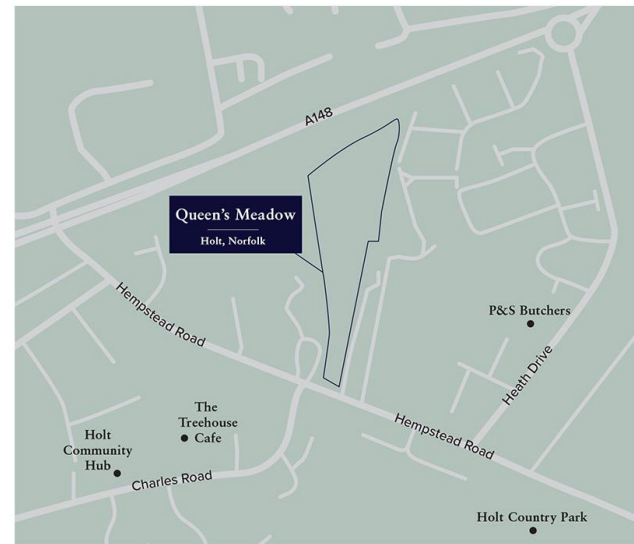

Key

- MARKETING SUITE AND SHOW HOME
- S/S SUB STATION
- WILDFLOWER AREAS*
- V VISITOR PARKING
- PS PUMPING STATION
- (h) HANDED PLOT
- C/S CYCLE STORE
- AFFORDABLE HOUSING
- SHARED OWNERSHIP