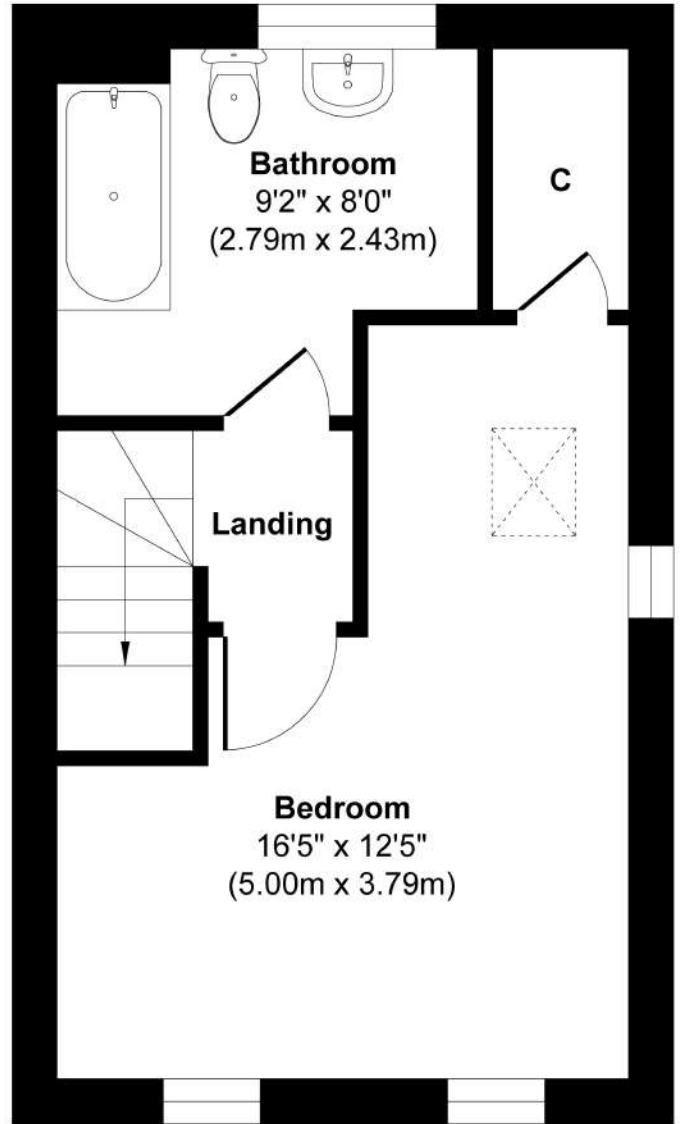

1 beds - Princes Park, Rackheath

Ground Floor
Approximate Floor Area
278 sq. ft
(25.88 sq. m)

First Floor
Approximate Floor Area
278 sq. ft
(25.88 sq. m)

Approx. Gross Internal Floor Area 556 sq. ft / 51.76 sq. m

Illustration for identification purposes only, measurements are approximate, not to scale.

Produced by Elements Property