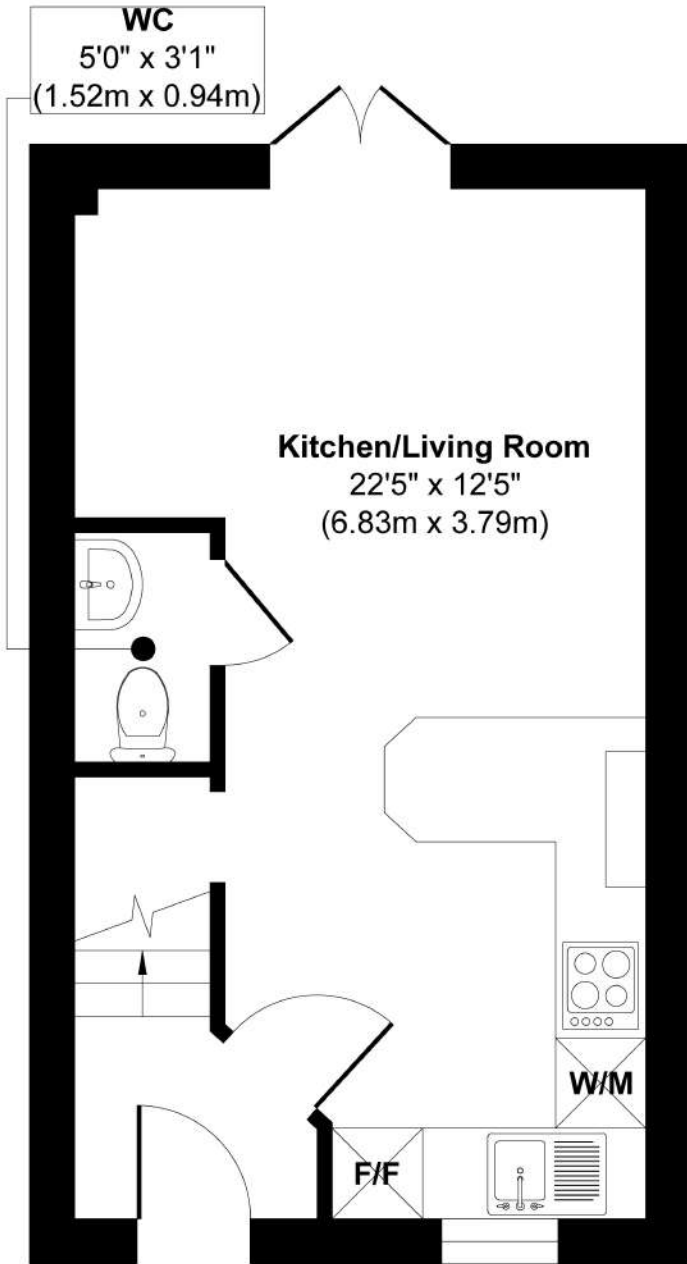

1 beds - Princes Park, Rackheath

Ground Floor
Approximate Floor Area
278 sq. ft
(25.88 sq. m)

First Floor
Approximate Floor Area
278 sq. ft
(25.88 sq. m)

Approx. Gross Internal Floor Area 556 sq. ft / 51.76 sq. m

Illustration for identification purposes only, measurements are approximate, not to scale.

Produced by Elements Property