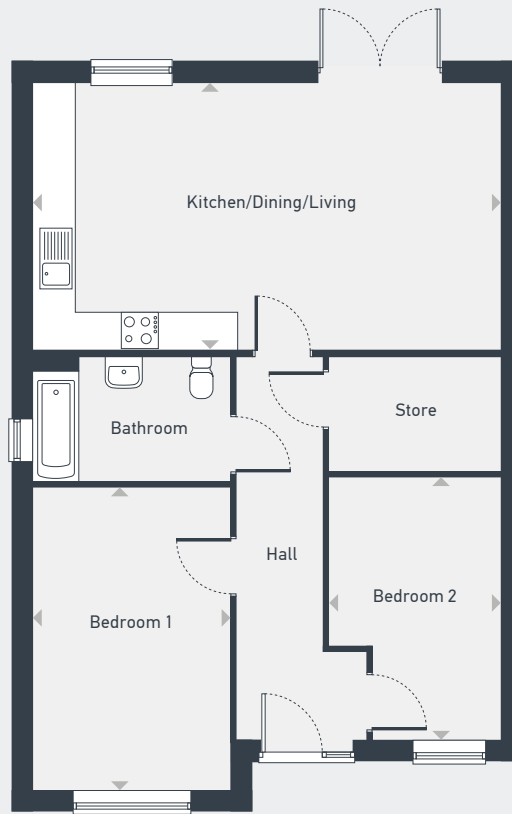

Liberty Meadows

The Bernwick Type 1 2 bedroom home

Liberty Meadows

The Bernwick Type 1 2 bedroom home

Plots 115(h), 116, 117(h), 118, 123, 124(h), 129 & 130(h)

74.60 sq m / 803 sq ft

GROUND FLOOR

GROUND FLOOR	m	ft
Kitchen/Dining/Living	7.26m x 4.15m	23'10" x 13'8"
Bedroom 1	4.71m x 3.09m	15'6" x 10'2"
Bedroom 2	4.08m x 2.69m	13'5" x 8'10"