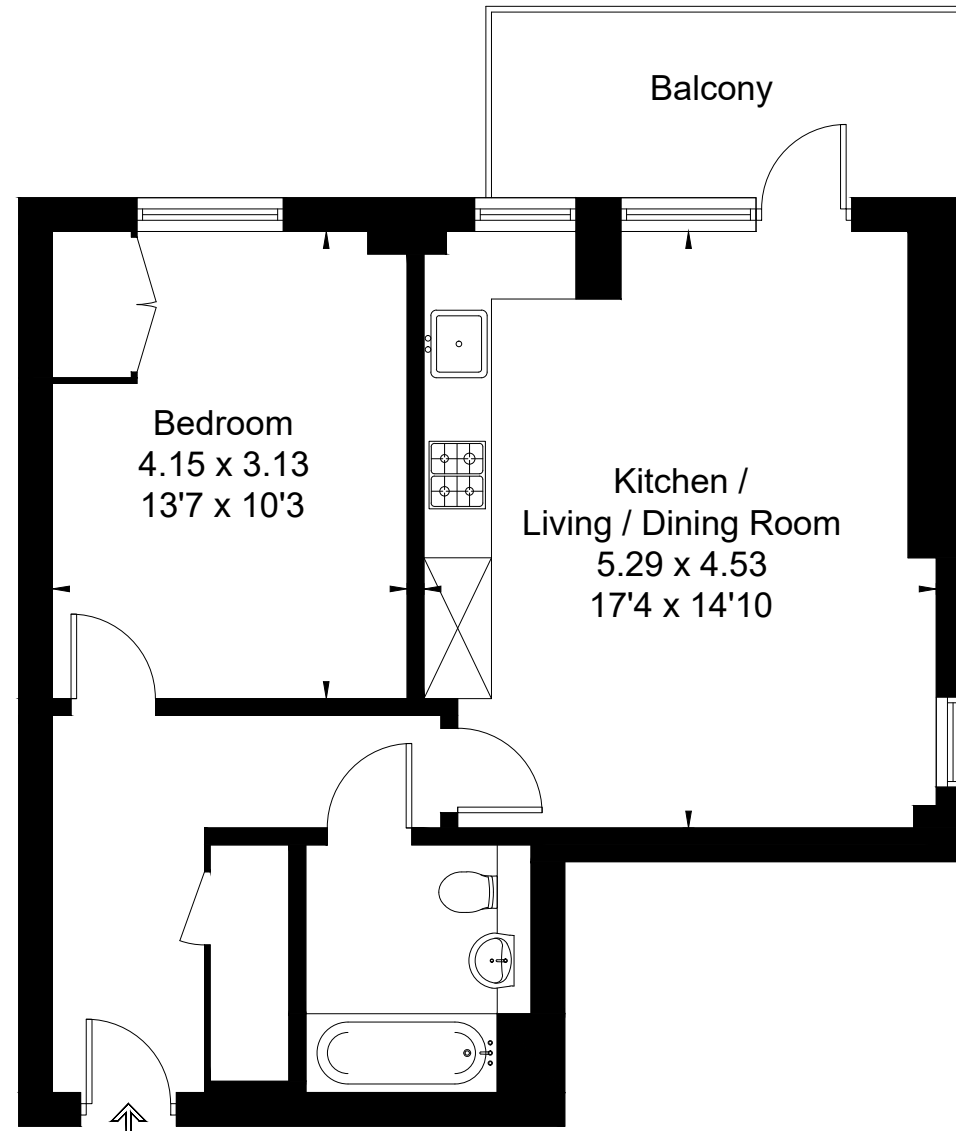

Approximate Floor Area = 51.8 sq m / 557 sq ft

IN
Fifth Floor

This floor plan has been drawn in accordance with RICS Property Measurement 2nd edition.

All measurements, including the floor area, are approximate and for illustrative purposes only. @fourwalls-group.com #83679