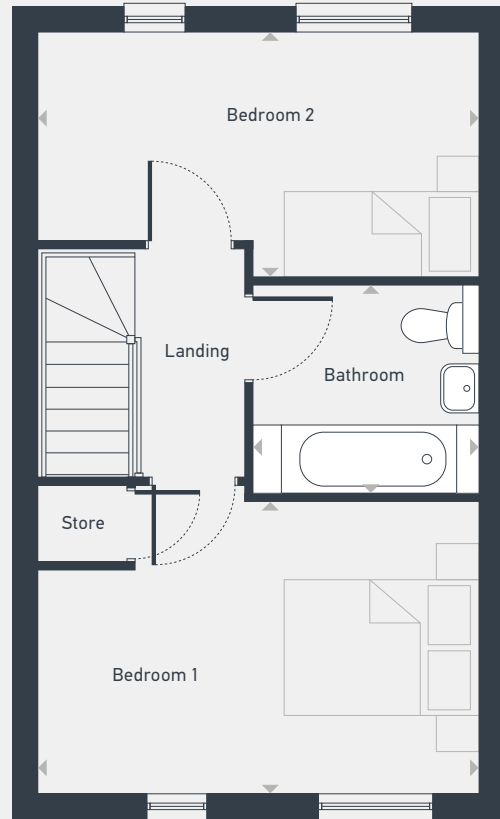

GROUND FLOOR

FIRST FLOOR

DIMENSIONS	m	ft
Kitchen/Dining	4.20m x 3.49m	13'9" x 11'5"
Lounge	4.55m x 3.56m	14'11" x 11'8"

DIMENSIONS	m	ft
Bedroom 1	4.55m x 3.00m	14'11" x 9'10"
Bedroom 2	4.55m x 2.52m	14'11" x 8'3"
Bathroom	2.34m x 2.17m	7'8" x 7'1"