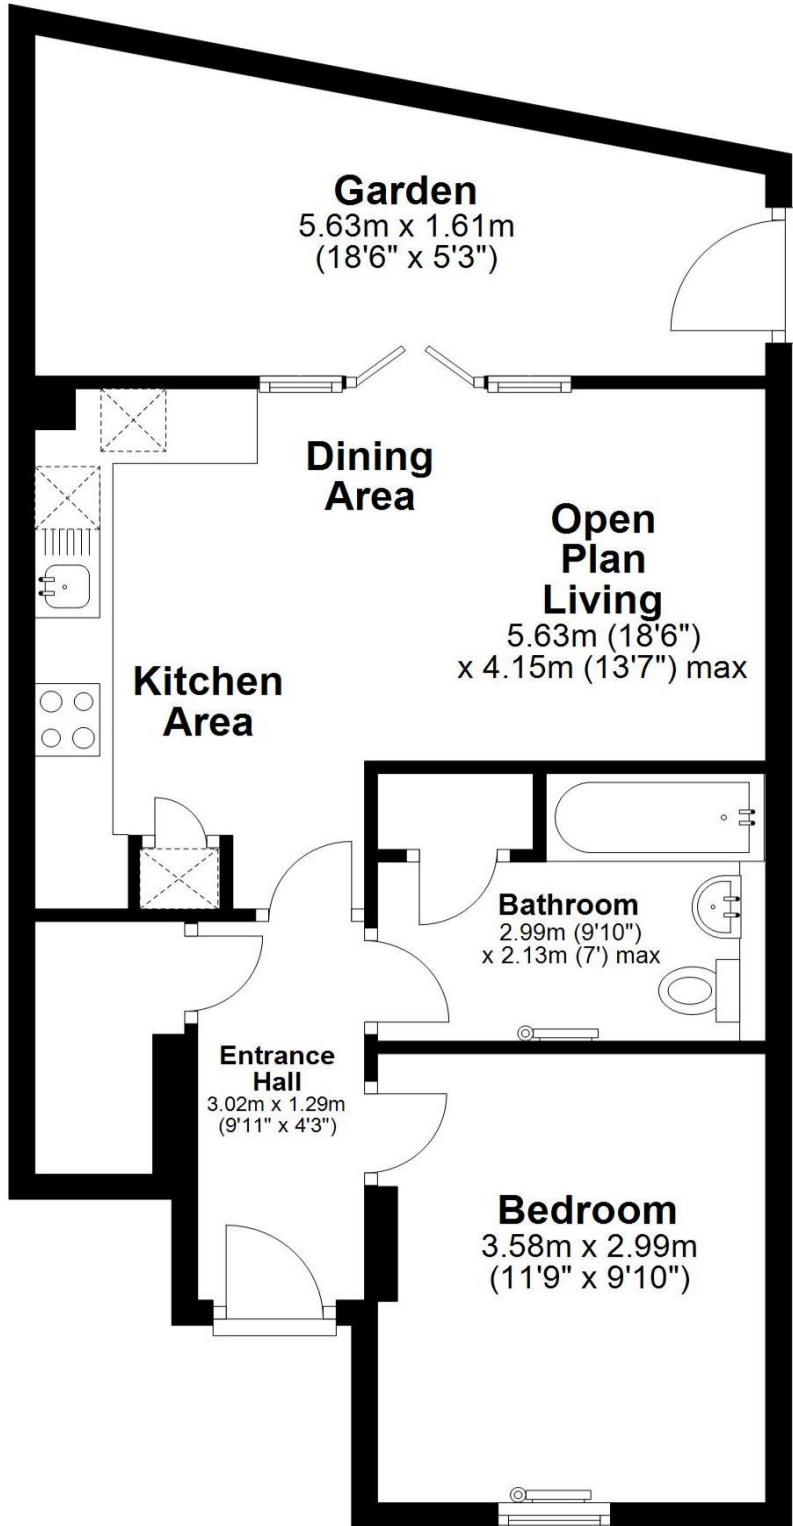

Ground Floor Maisonette

Approx. 44.2 sq. metres (475.8 sq. feet)

Whilst every attempt has been made to ensure the accuracy of the floor plans, measurements of doors, windows and rooms are approximate and no responsibility is taken for any error, omission or mis-statement. The plans are for representation purposes only as defined by RICS Code of Measuring Practice and should be used as such by any prospective purchaser/ tenant. The services, systems and appliances listed in this specification have not been tested by Oliver Rennalls or any representative of Oliver Rennalls and no guarantee as to their operating ability or their efficiency can be given. Copyright: Oliver Rennalls Date Prepared - Oct 2024