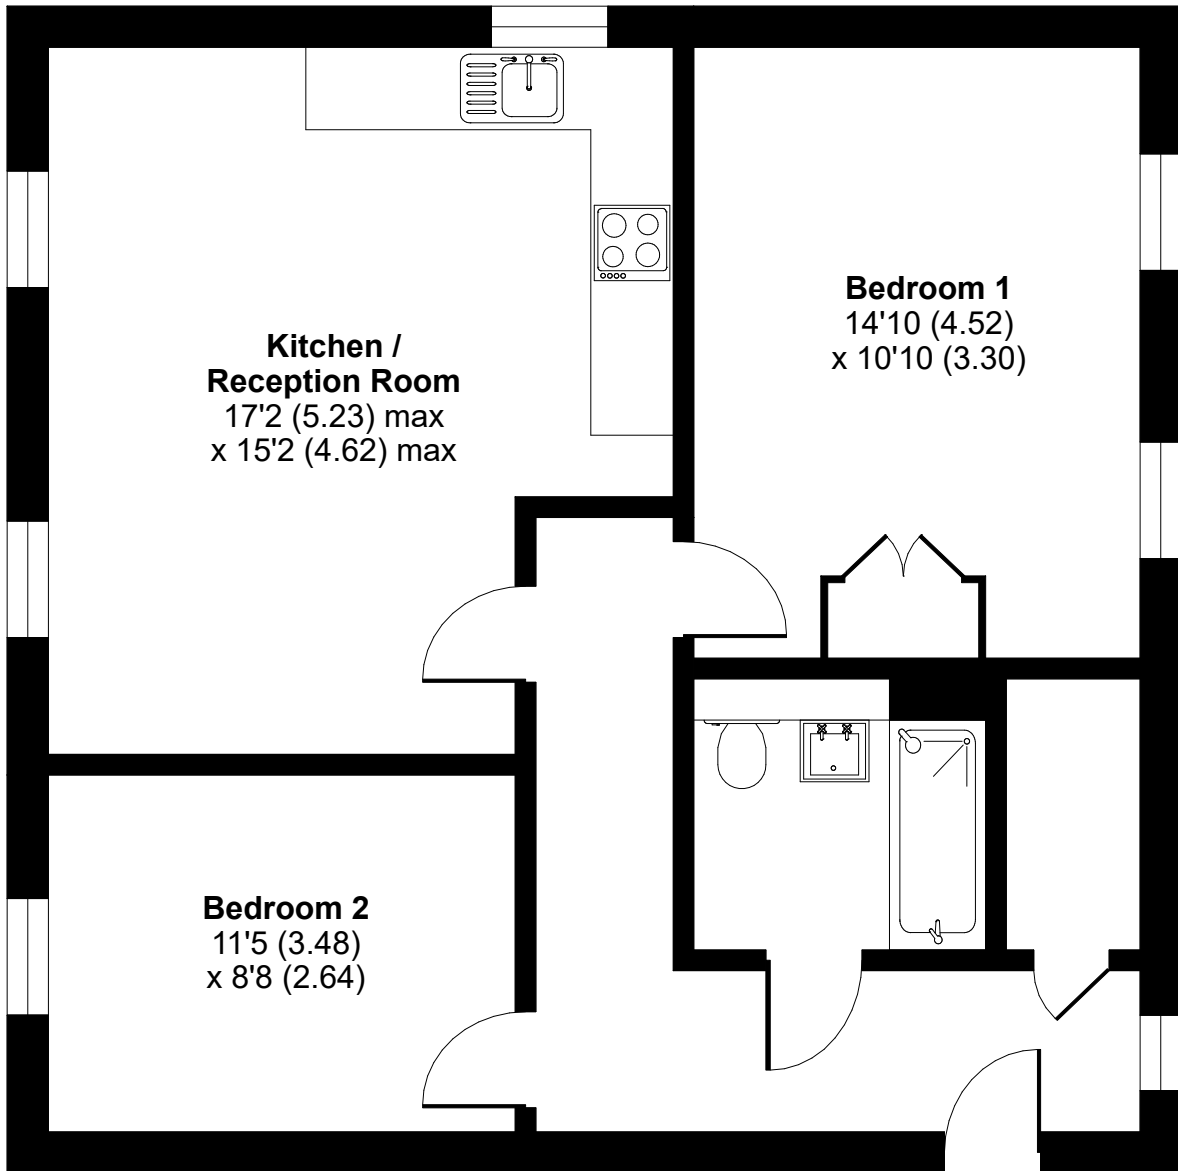

Weston Way, Eastleigh, SO50

Approximate Area = 688 sq ft / 64 sq m

For identification only - Not to scale

SECOND FLOOR