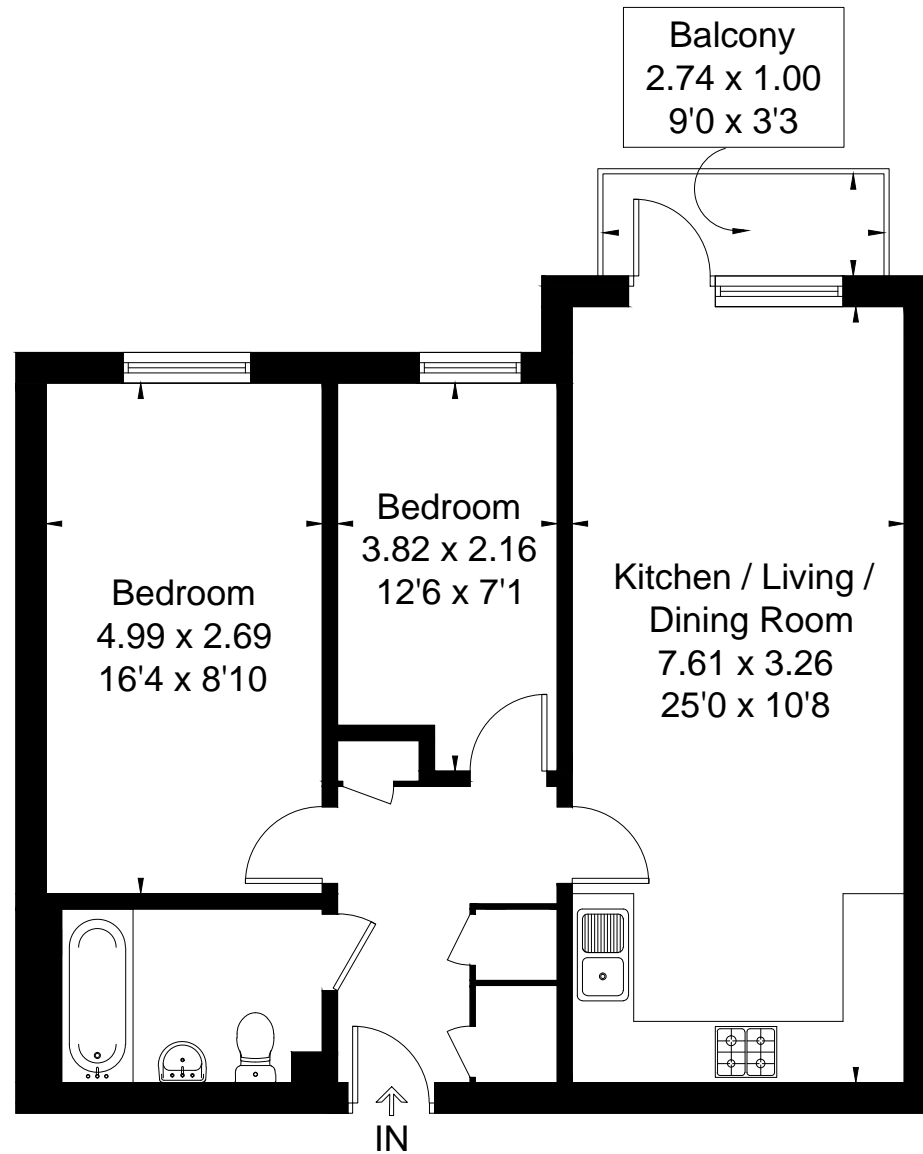

Approximate Floor Area = 59.7 sq m / 643 sq ft

First Floor

This floor plan has been drawn in accordance with RICS Property Measurement 2nd edition.

All measurements, including the floor area, are approximate and for illustrative purposes only. @fourwalls-group.com #84667