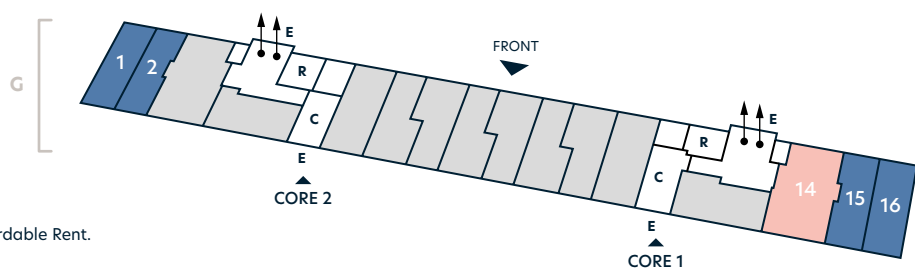

Parkside Triangle - Home Locator

Finding your perfect home just came one step closer

Boundary Mews

Locator key

- The Bairstow
- Three Bedroom Town House

Century House

Locator key

- One Bedroom Apartment
 - Two Bedroom Apartment
 - Three Bedroom Duplex
 - The Ellis - Three Bedroom House
- Stairs/Lifts
 - E** Entrance/Exits
 - C** Cycle Stores
 - R** Refuse Stores

Pavilion House

Locator key

- One Bedroom Apartment
- Two Bedroom Apartment
- Affordable Rent

Ground Floor shown. All levels above are Affordable Rent.