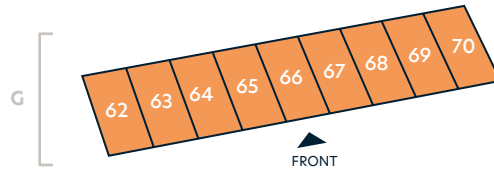

Parkside Triangle - Home Locator

Finding your perfect home just came one step closer

Boundary Mews

Locator key

- The Bairstow
- Three Bedroom Town House

Century House

Locator key

- One Bedroom Apartment
 - Two Bedroom Apartment
 - Three Bedroom Duplex
 - The Ellis - Three Bedroom House
- Stairs/Lifts
 - E** Entrance/Exits
 - C** Cycle Stores
 - R** Refuse Stores

Pavilion House

Locator key

- One Bedroom Apartment
- Two Bedroom Apartment
- Affordable Rent

Ground Floor shown. All levels above are Affordable Rent.