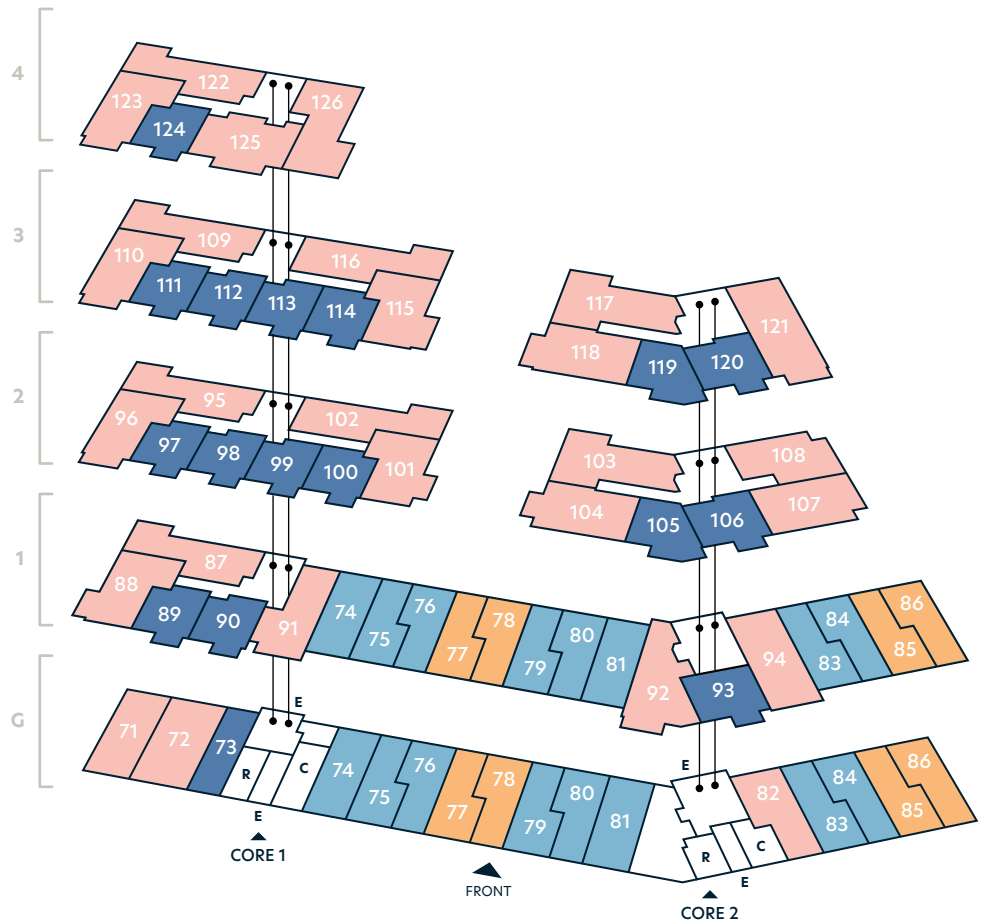

Parkside Triangle - Home Locator

Finding your perfect home just came one step closer

Boundary Mews

Locator key

- The Bairstow
- Three Bedroom Town House

Century House

Locator key

- One Bedroom Apartment
 - Two Bedroom Apartment
 - Three Bedroom Duplex
 - The Ellis - Three Bedroom House
- Stairs/Lifts
 - E** Entrance/Exits
 - C** Cycle Stores
 - R** Refuse Stores

Pavilion House

Locator key

- One Bedroom Apartment
- Two Bedroom Apartment
- Affordable Rent

Ground Floor shown. All levels above are Affordable Rent.