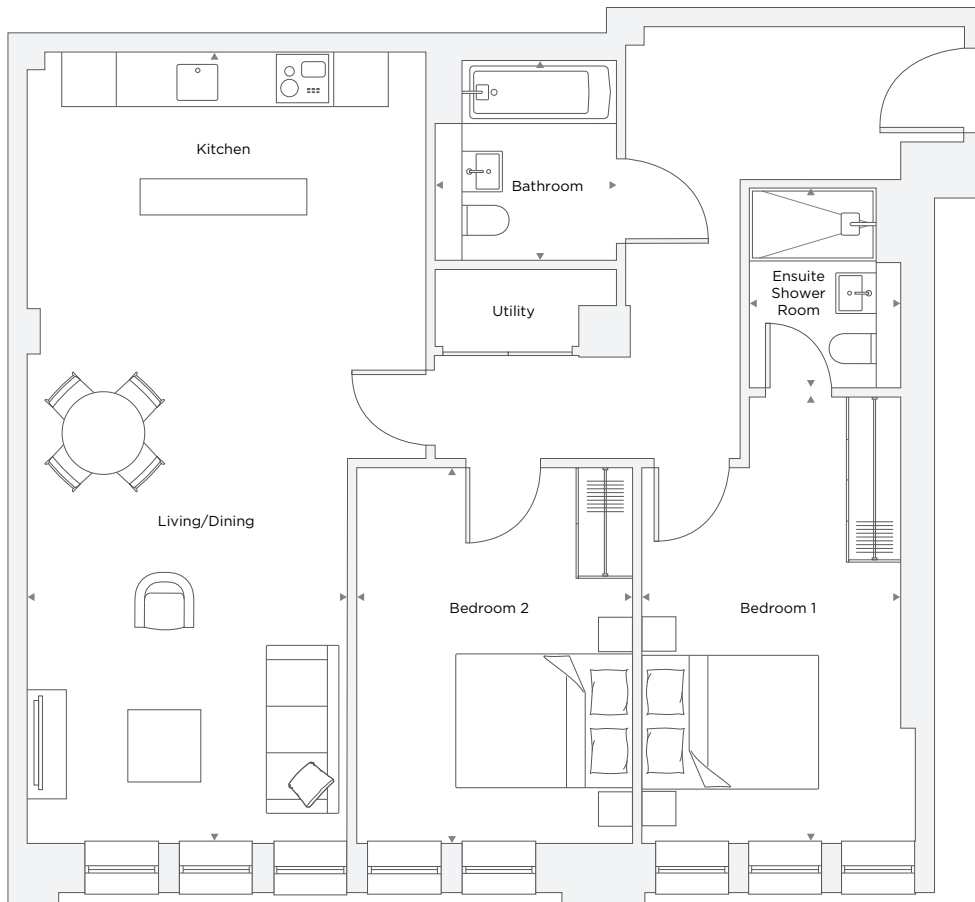

APARTMENT B4.19

2 Bedroom

Total Area 85.4 m² / 919.2 ft²

Kitchen/Living/Dining Room	8.72 m X 3.53 m	28' 7" X 11' 7"
Bedroom 1	2.86 m X 4.92 m	9' 5" X 16' 2"
Ensuite	1.68 m X 2.20 m	5' 6" X 7' 3"
Bedroom 2	3.03 m X 4.14 m	9' 11" X 13' 7"
Bathroom	2.00 m X 2.20 m	6' 7" X 7' 3"