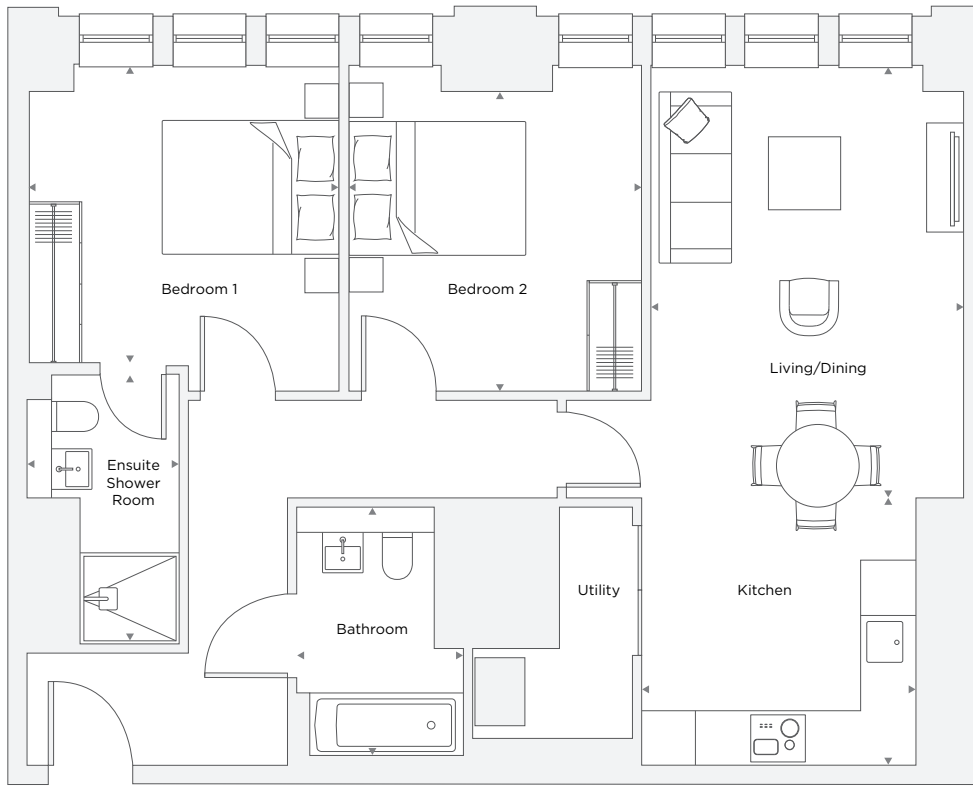

# APARTMENT A1.06

2 Bedroom

Total Area 79.3 m<sup>2</sup> / 853.6 ft<sup>2</sup>

Living/Dining Room	3.44 m X 4.77 m	11' 4" X 15' 8"
Kitchen	3.02 m x 2.95 m	9' 11" x 9' 8"
Bedroom 1	3.44 m X 3.60 m	11' 4" X 11' 10"
Ensuite 1	1.68 m X 3.01 m	5' 6" X 9' 11"
Bedroom 2	3.23 m X 3.65 m	10' 7" X 11' 12"
Bathroom	1.84 m x 2.74 m	6' 0" x 8' 12"