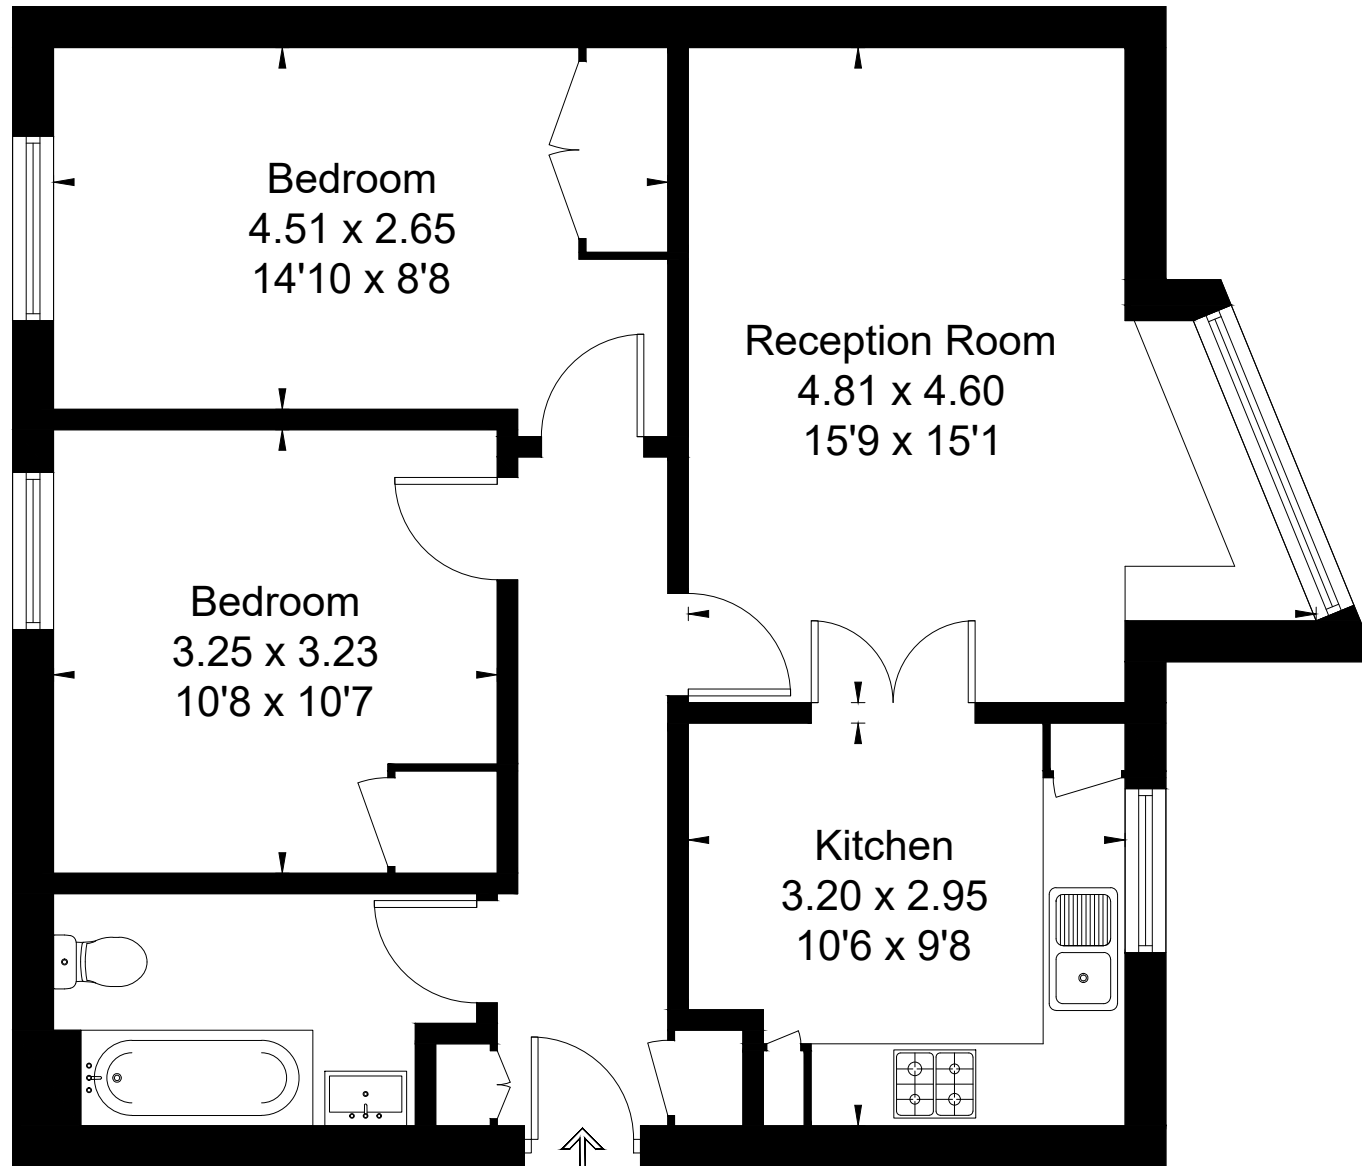

Approximate Floor Area = 64.2 sq m / 691 sq ft

First Floor

IN

This floor plan has been drawn in accordance with RICS Property Measurement 2nd edition.

All measurements, including the floor area, are approximate and for illustrative purposes only. @fourwalls-group.com #88404