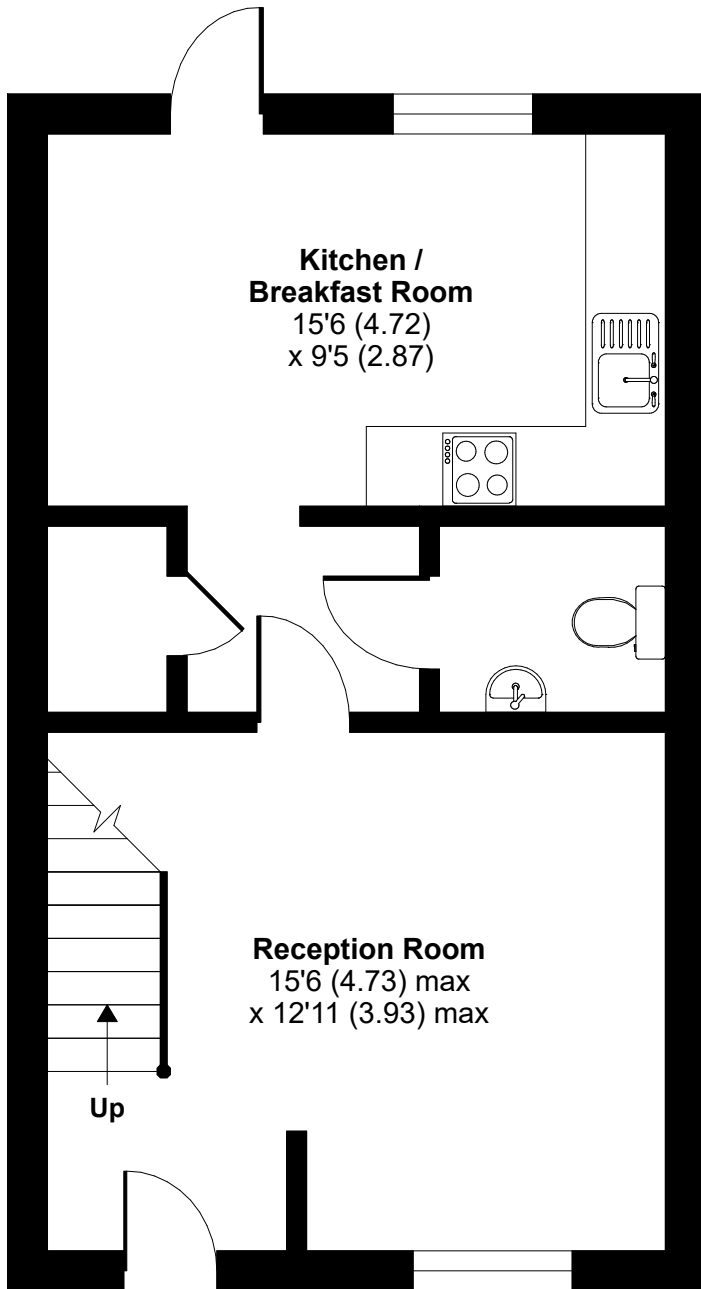

# Linnet Road, Banbury, OX15

Approximate Area = 868 sq ft / 80.6 sq m

For identification only - Not to scale

**GROUND FLOOR**

**FIRST FLOOR**