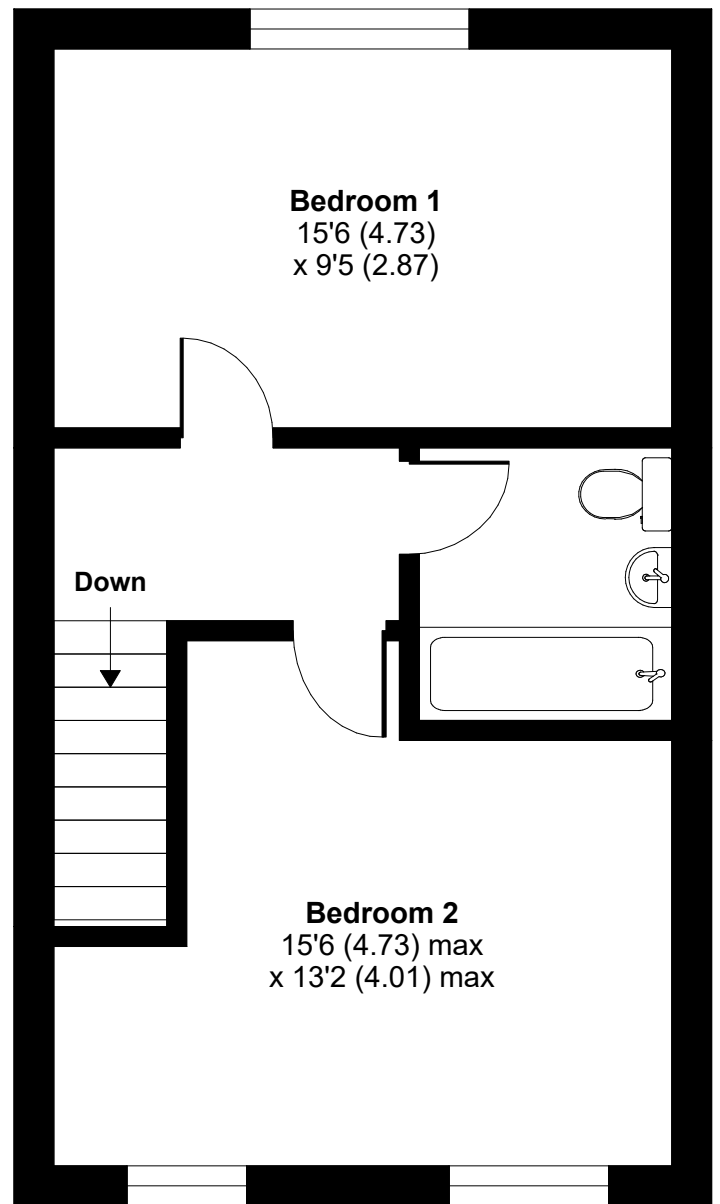

# Linnet Road, Banbury, OX15

Approximate Area = 868 sq ft / 80.6 sq m

For identification only - Not to scale

**GROUND FLOOR**

**FIRST FLOOR**