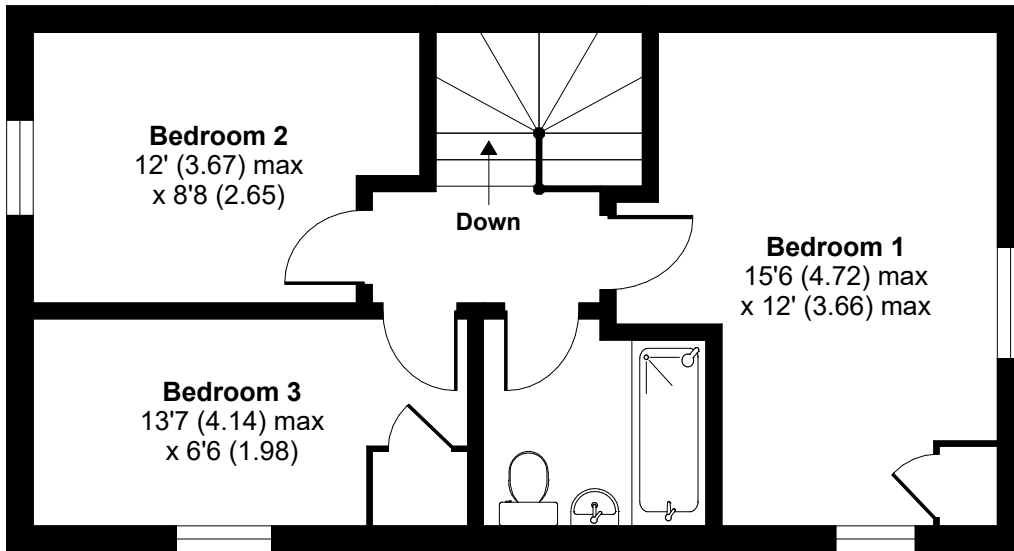

Mistle Thrush Drive, Northstowe, Cambridge, CB24

Approximate Area = 940 sq ft / 87.3 sq m

For identification only - Not to scale

FIRST FLOOR

GROUND FLOOR