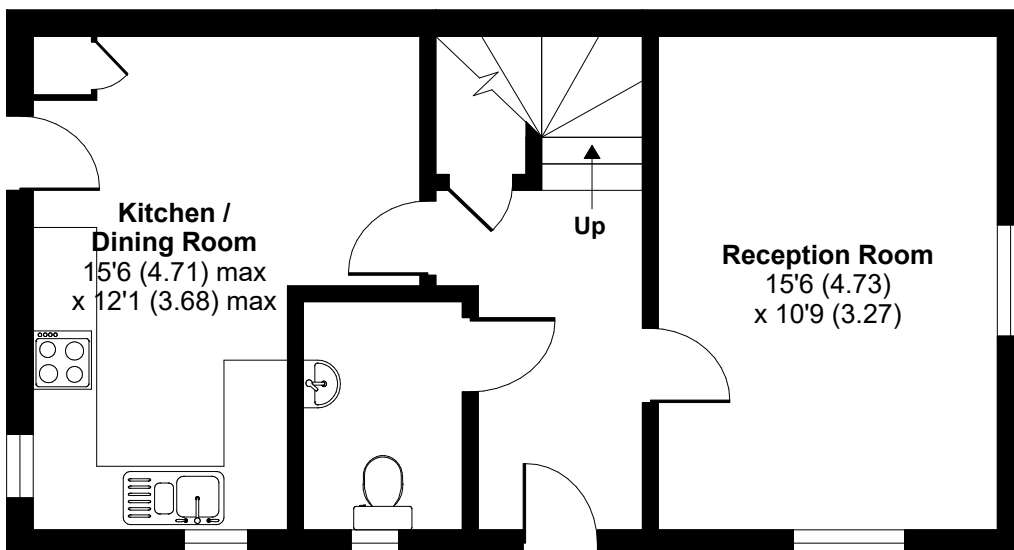

Mistle Thrush Drive, Northstowe, Cambridge, CB24

Approximate Area = 940 sq ft / 87.3 sq m

For identification only - Not to scale

FIRST FLOOR

GROUND FLOOR