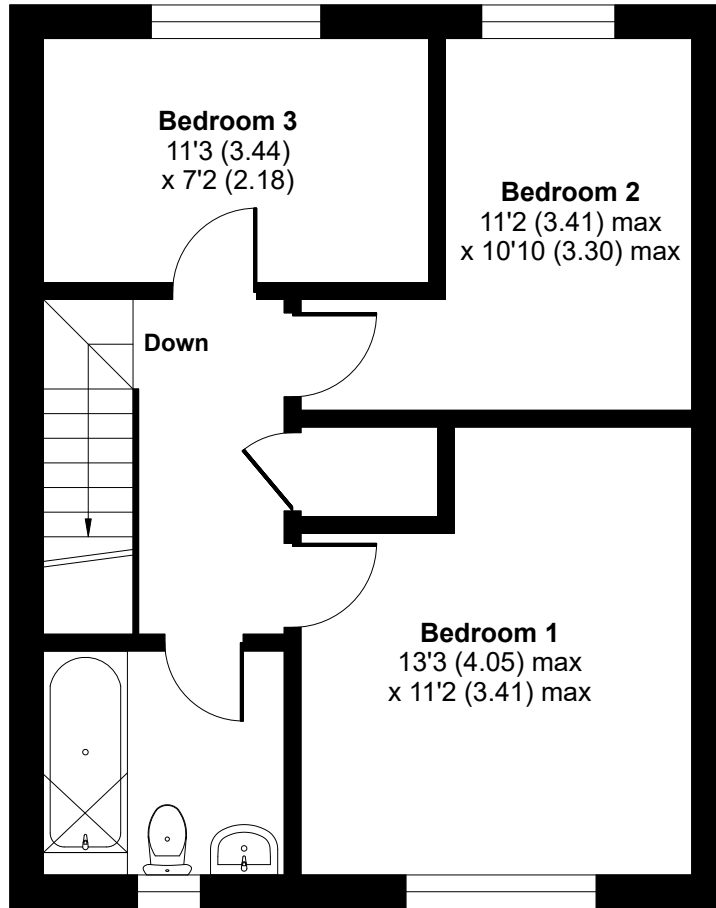

# Redford Way, Yapton, Arundel, BN18

Approximate Area = 932 sq ft / 86.5 sq m

For identification only - Not to scale

**FIRST FLOOR**

**GROUND FLOOR**