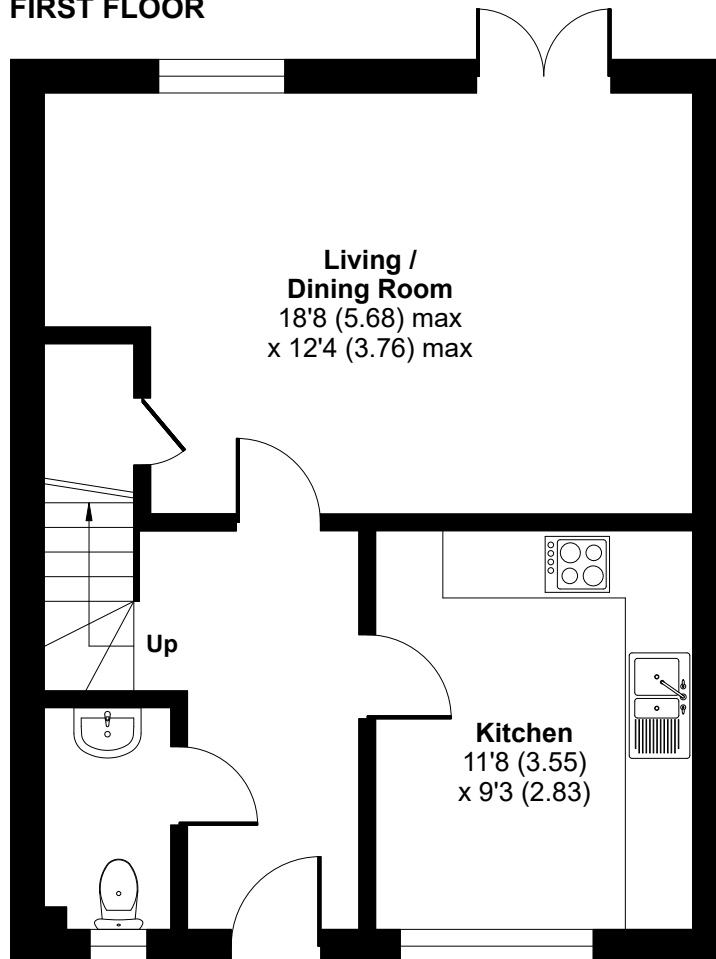

# Redford Way, Yapton, Arundel, BN18

Approximate Area = 932 sq ft / 86.5 sq m

For identification only - Not to scale

**FIRST FLOOR**

**GROUND FLOOR**