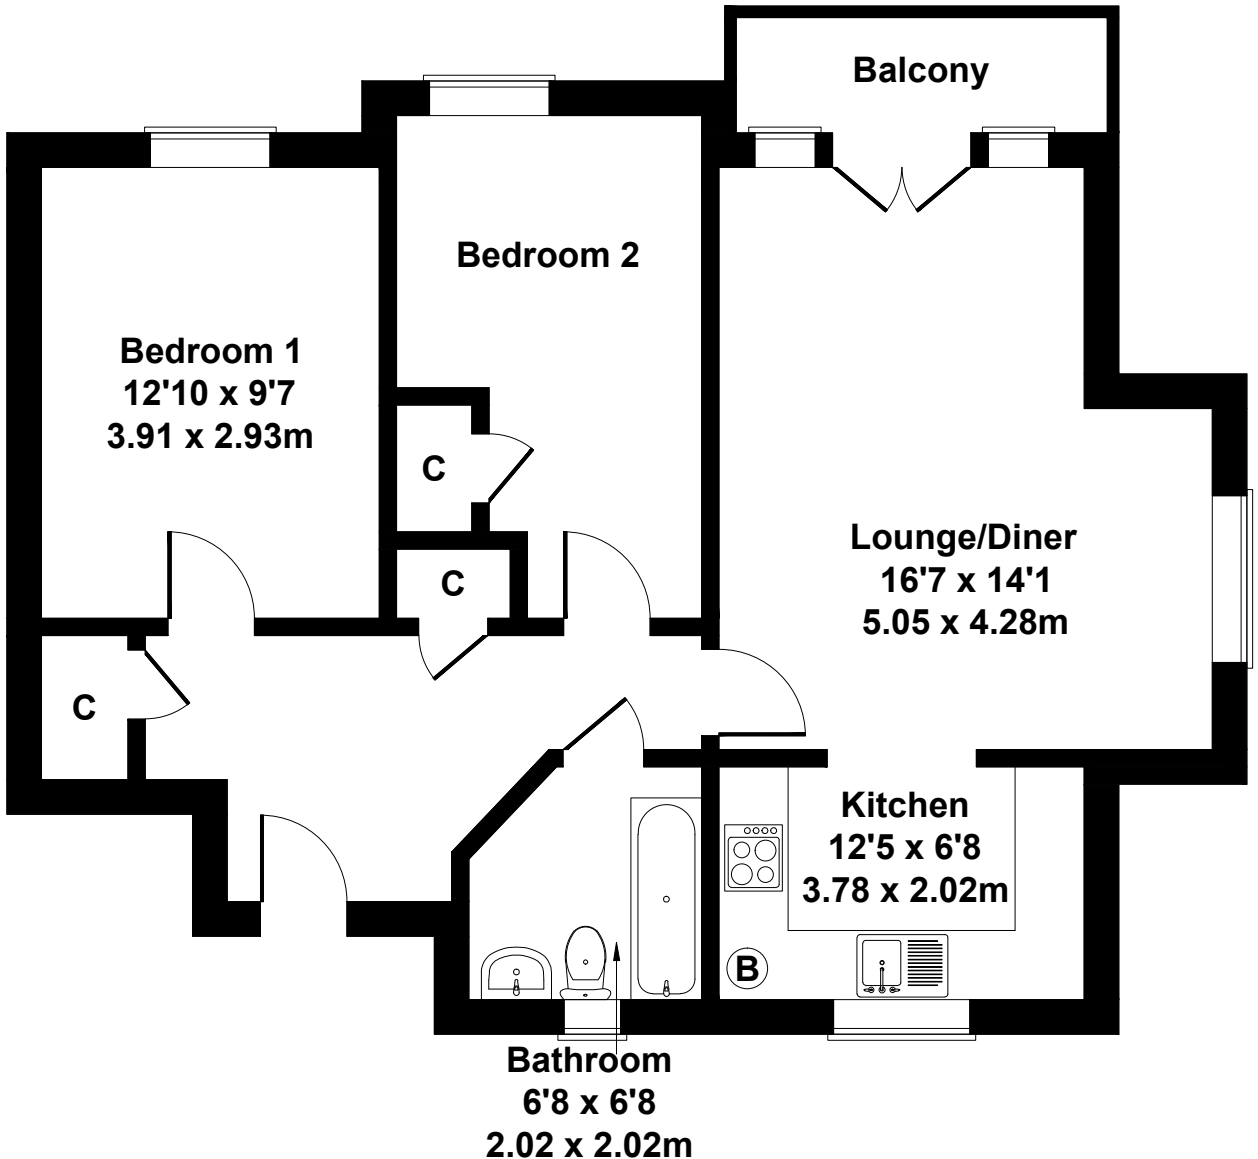

59 Argosy Crescent

Approximate Gross Internal Area
700 sq ft - 65 sq m

Not to Scale. Produced by The Plan Portal 2026
For Illustrative Purposes Only.