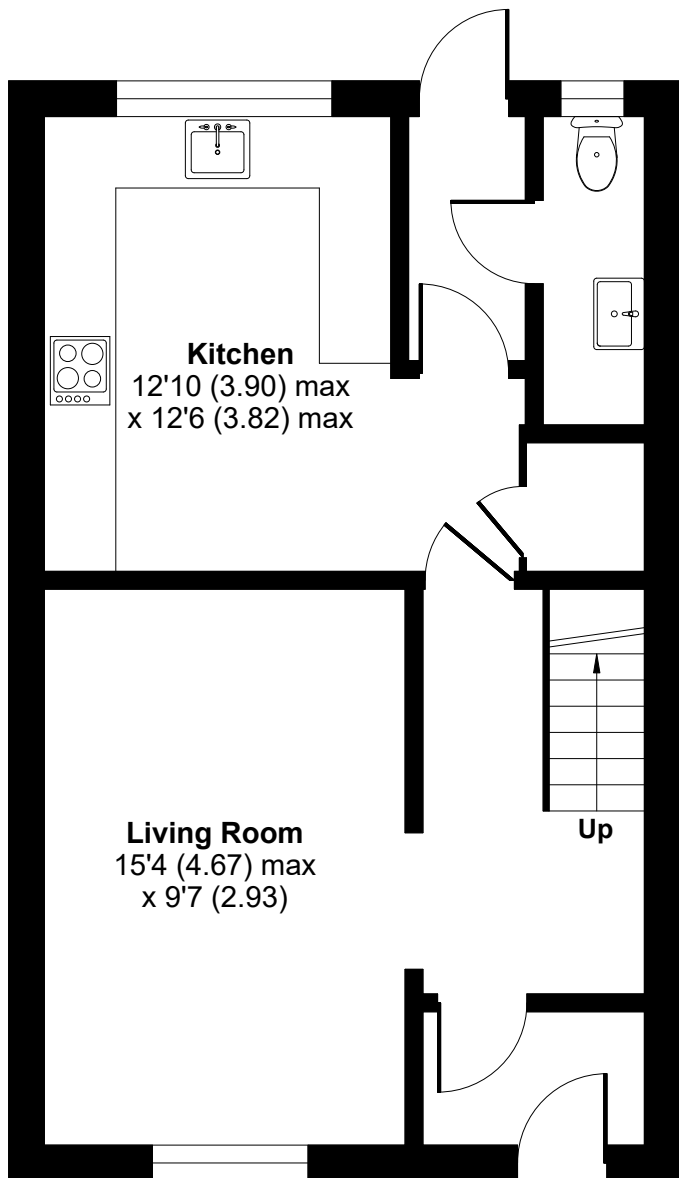

Northwick Road, Milton Keynes, MK10

Approximate Area = 936 sq ft / 86.9 sq m

For identification only - Not to scale

GROUND FLOOR

FIRST FLOOR