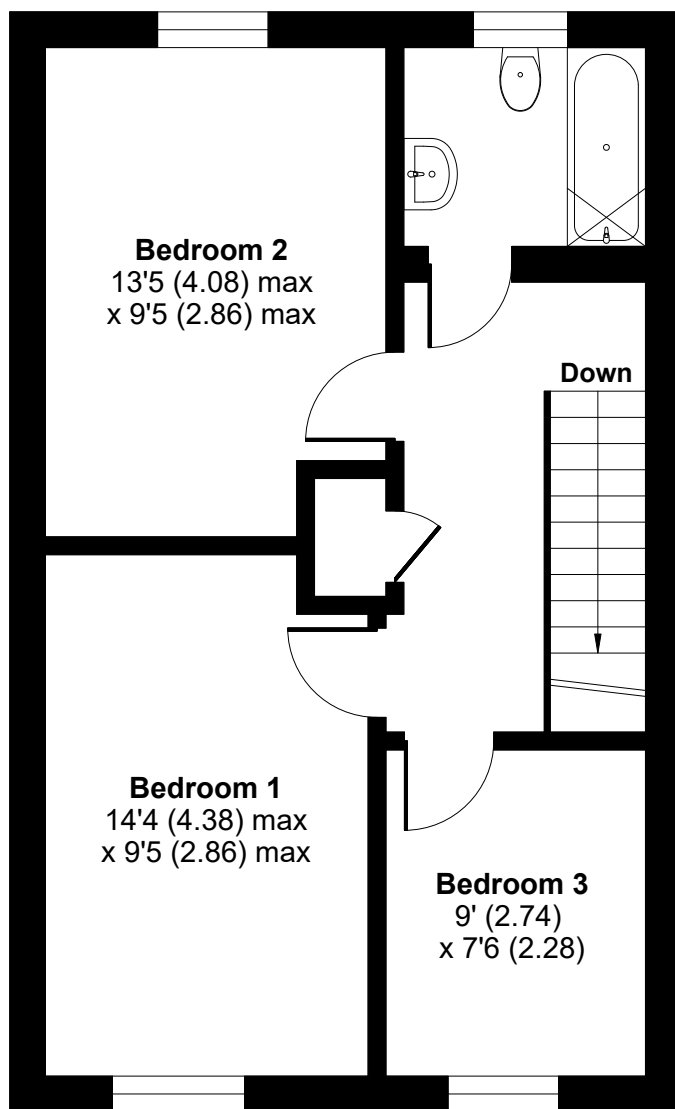

Northwick Road, Milton Keynes, MK10

Approximate Area = 936 sq ft / 86.9 sq m

For identification only - Not to scale

GROUND FLOOR

FIRST FLOOR