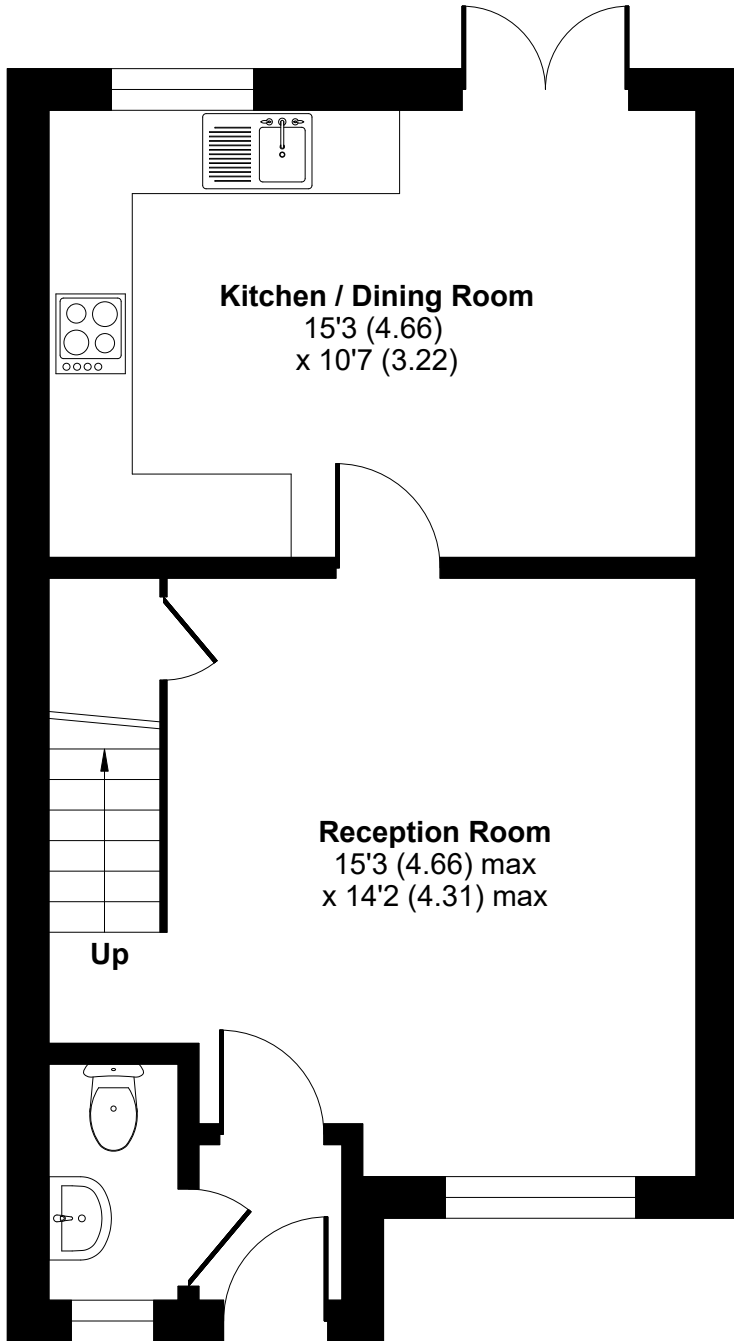

# Union Street, Kettering, NN16

Approximate Area = 810 sq ft / 75.2 sq m

For identification only - Not to scale

**GROUND FLOOR**

**FIRST FLOOR**