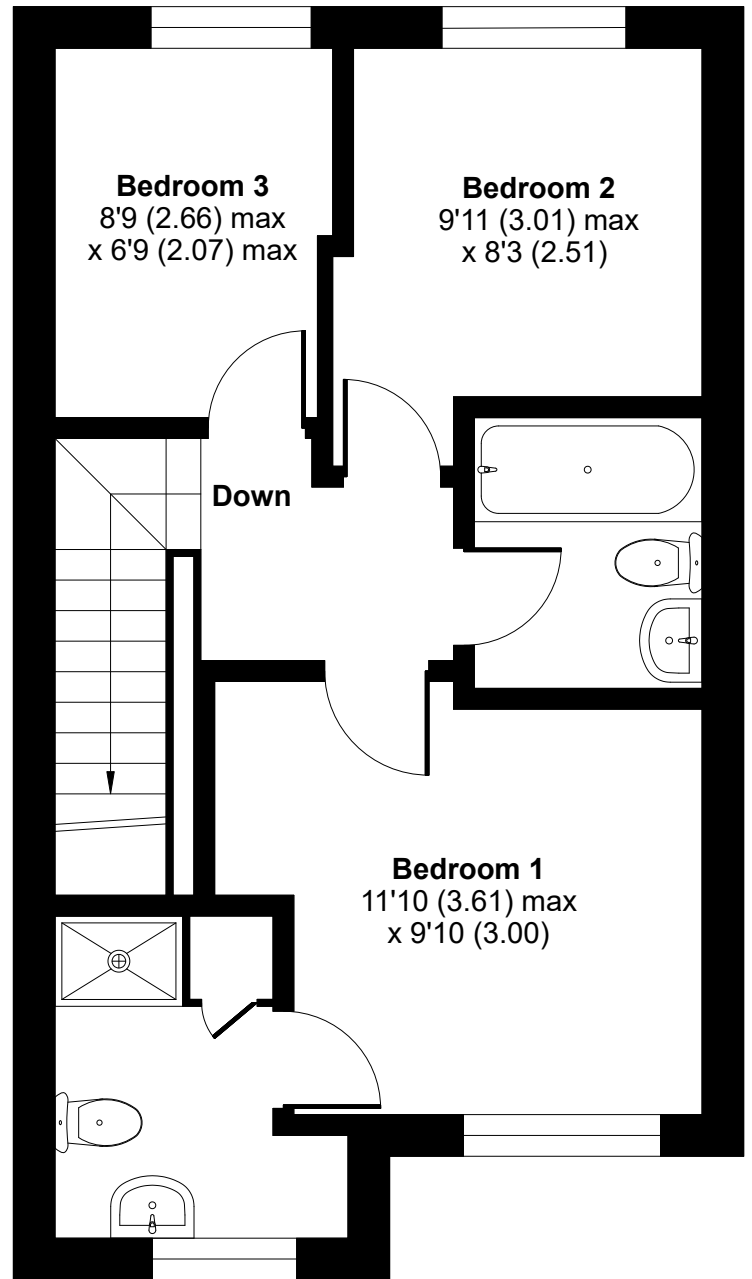

# Union Street, Kettering, NN16

Approximate Area = 810 sq ft / 75.2 sq m

For identification only - Not to scale

**GROUND FLOOR**

**FIRST FLOOR**