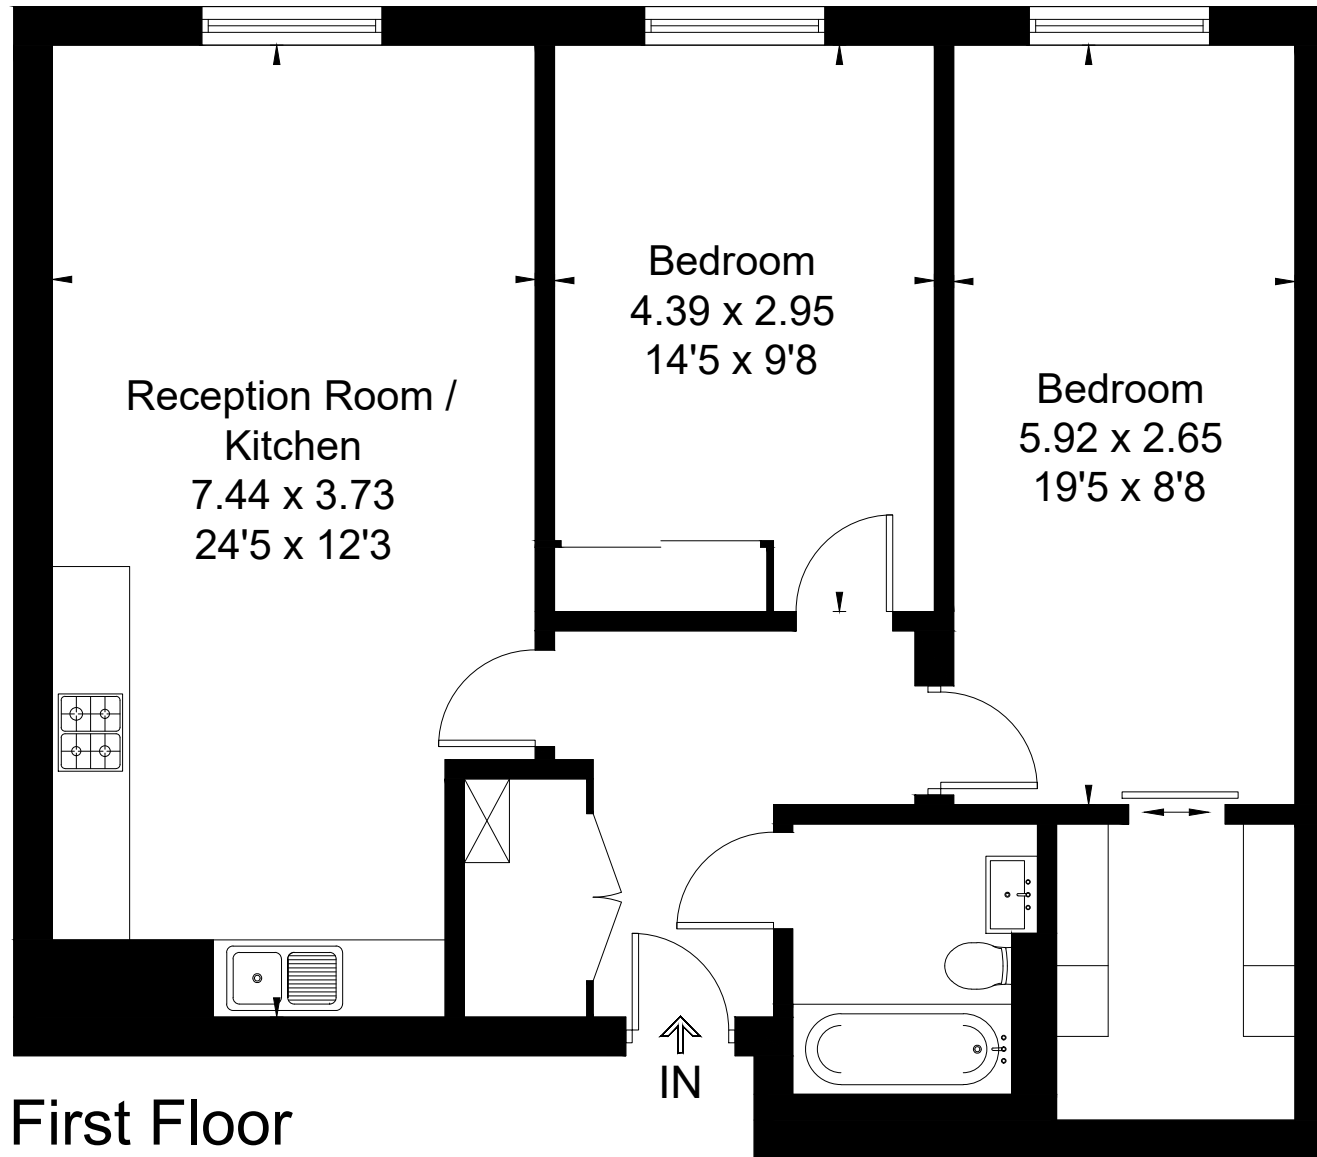

Approximate Floor Area = 76.1 sq m / 819 sq ft

This floor plan has been drawn in accordance with RICS Property Measurement 2nd edition.

All measurements, including the floor area, are approximate and for illustrative purposes only. @fourwalls-group.com #105910