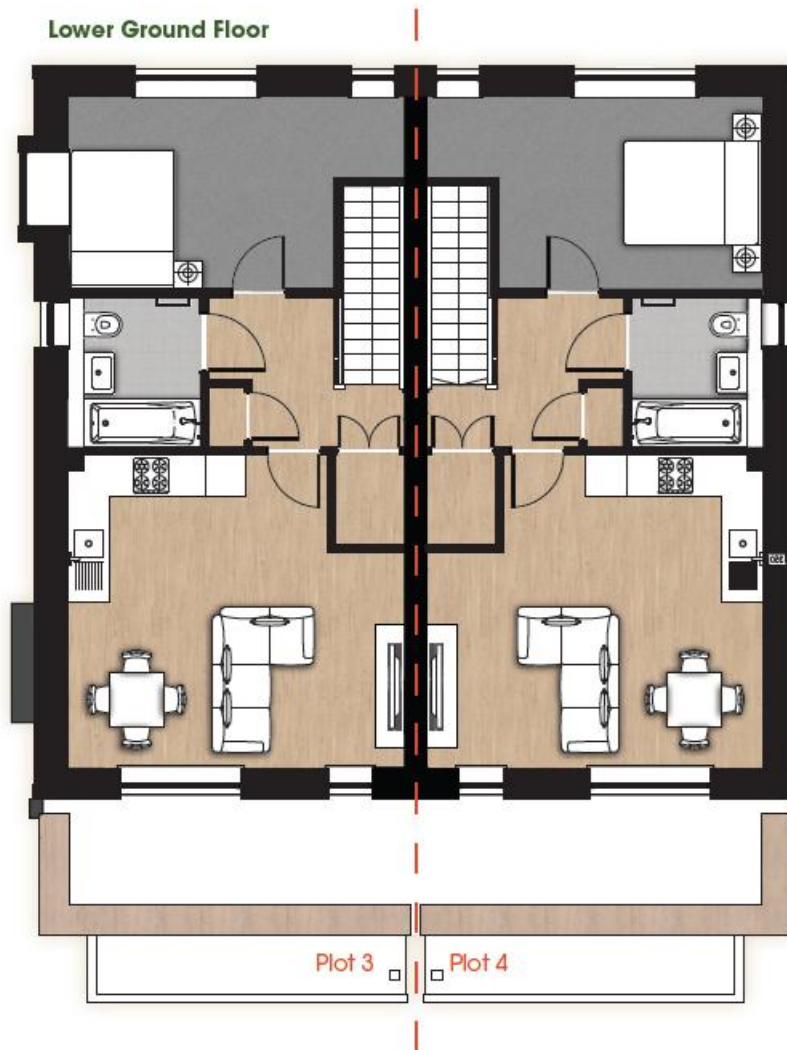

One bedroom apartment

Lower Ground Floor

Kitchen/Dining/Living	4.96m x 4.61m
Master Bedroom	4.96m x 2.85m
Bathroom	1.97m x 2.22m
Plant Room	1.01m x 1.33m