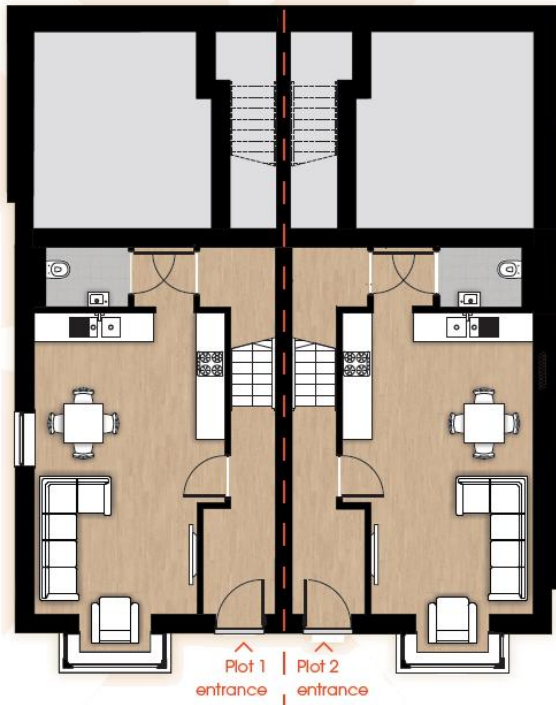

Two bedroom duplex apartment

Ground Floor

Kitchen/Dining/Living	3.92m x 6.18m
WC	1.95m x 1.25m

First Floor

Master Bedroom	4.46m x 2.64m
Bedroom 2	3.34m x 3.50m
Home Office	1.97m x 2.17m
Bathroom	1.97m x 2.18m
Linen	0.55m x 0.86m