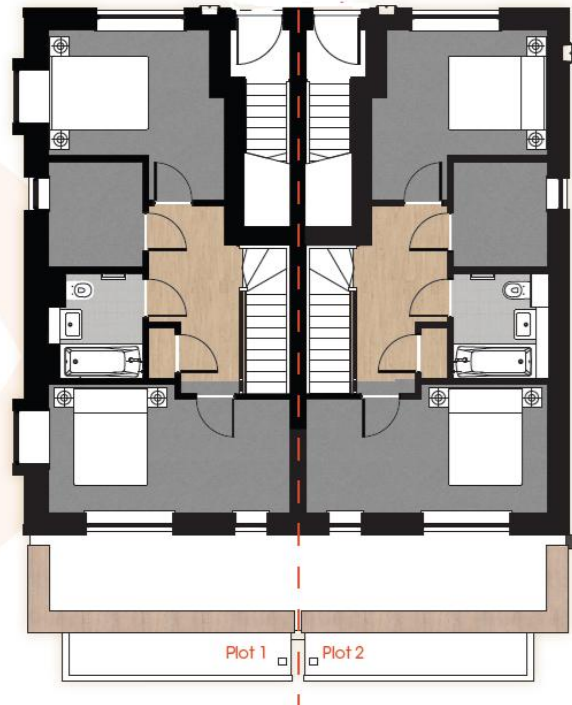

Two bedroom duplex apartment

Ground Floor

Kitchen/Dining/Living	3.92m x 6.18m
WC	1.95m x 1.25m

First Floor

Master Bedroom	4.46m x 2.64m
Bedroom 2	3.34m x 3.50m
Home Office	1.97m x 2.17m
Bathroom	1.97m x 2.18m
Linen	0.55m x 0.86m