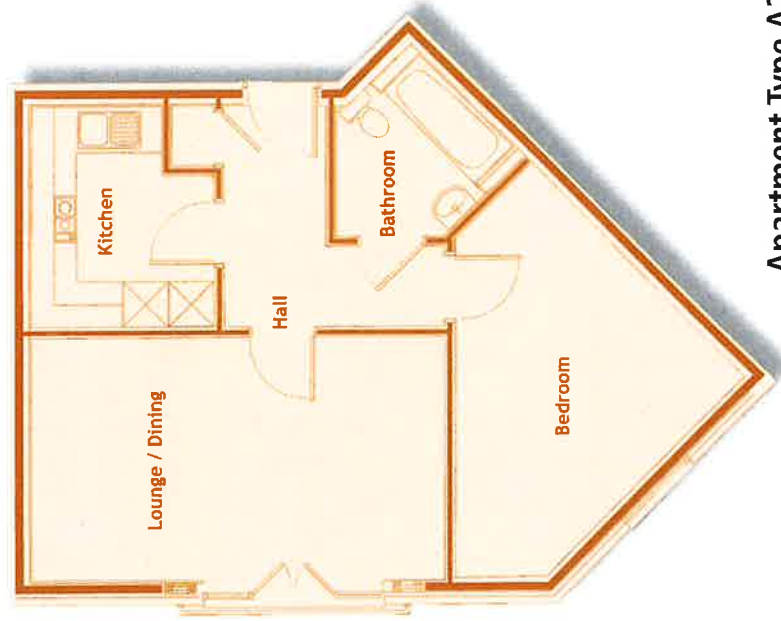

# Centaurus Square - One Bed Apartments

## Specifications

**49.89 sqm**

<b>Metric</b>	<b>Imperial</b>
<b>Lounge / Dining</b> 5.5 x 3.2	17'11" x 10'7"
<b>Kitchen</b> 2.9 x 2.4	9'7" x 7'11"
<b>Bedroom 1</b> 4.3 x 4.0	13'11" x 13'3"

Floor plans and measurements are approximate.