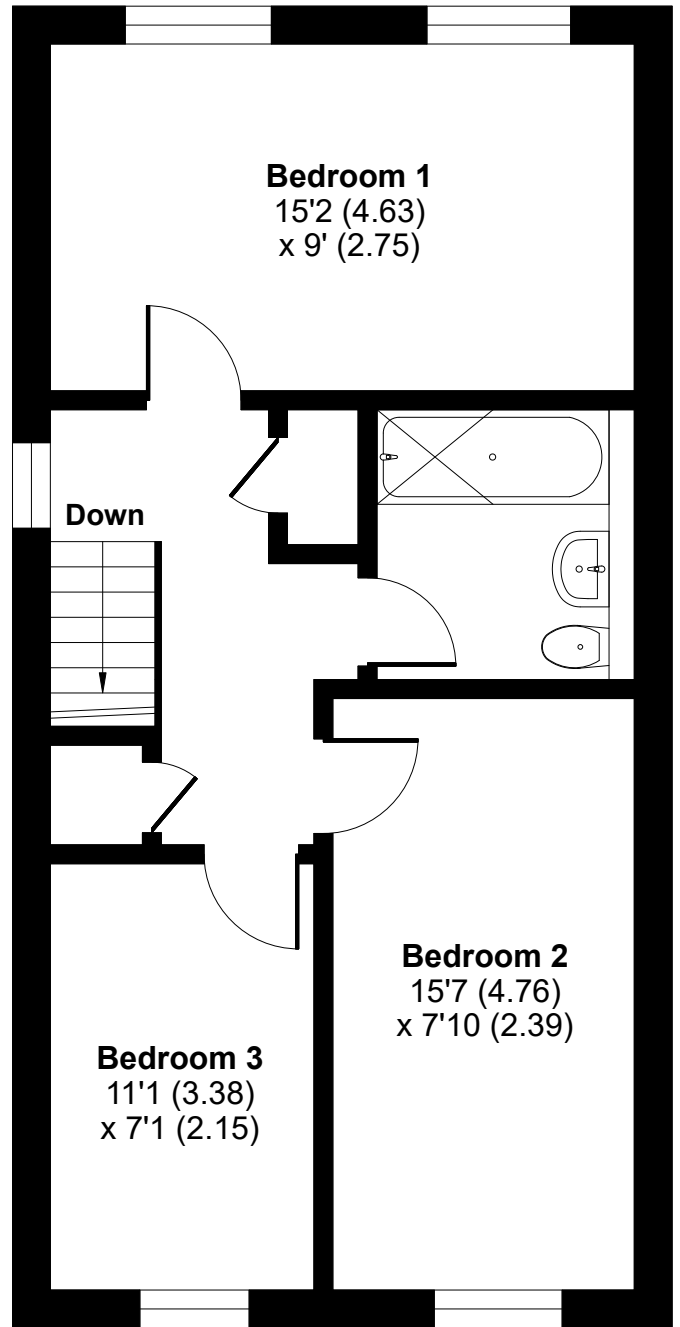

Darwin Drive, Didcot, OX11

Approximate Area = 984 sq ft / 91.4 sq m

For identification only - Not to scale

GROUND FLOOR

FIRST FLOOR