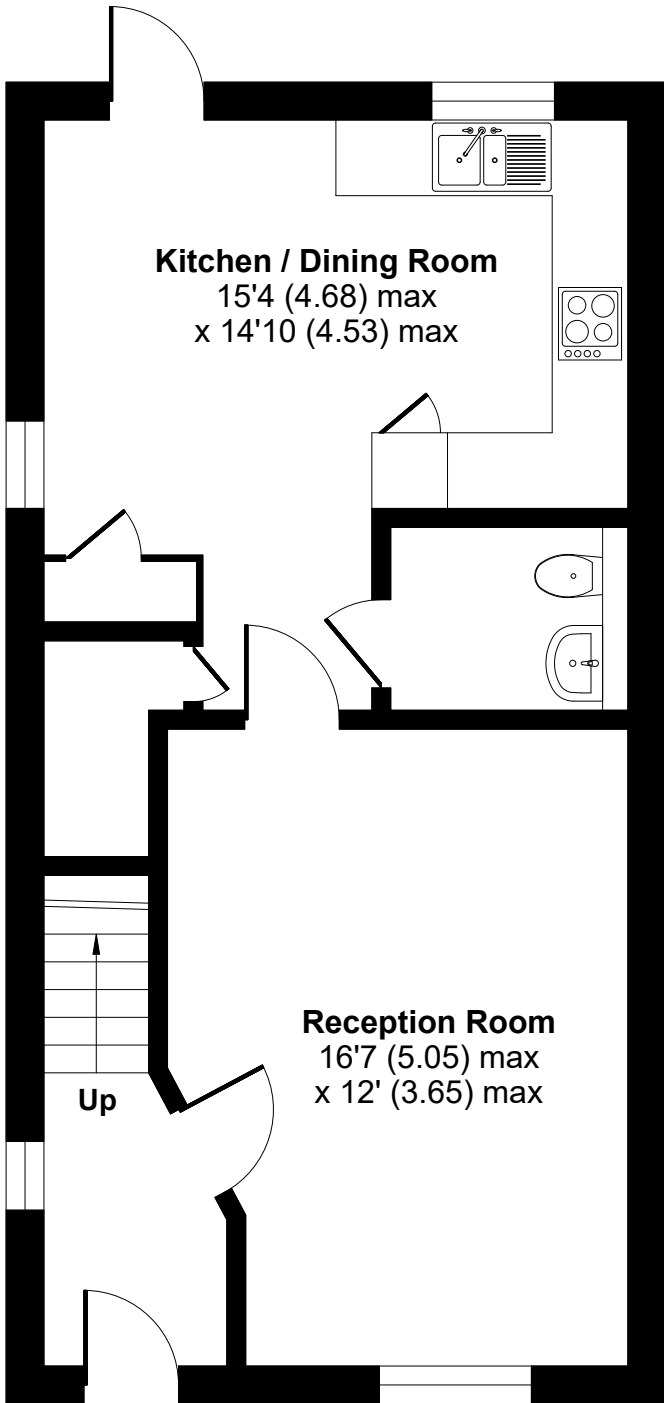

Darwin Drive, Didcot, OX11

Approximate Area = 984 sq ft / 91.4 sq m

For identification only - Not to scale

GROUND FLOOR

FIRST FLOOR