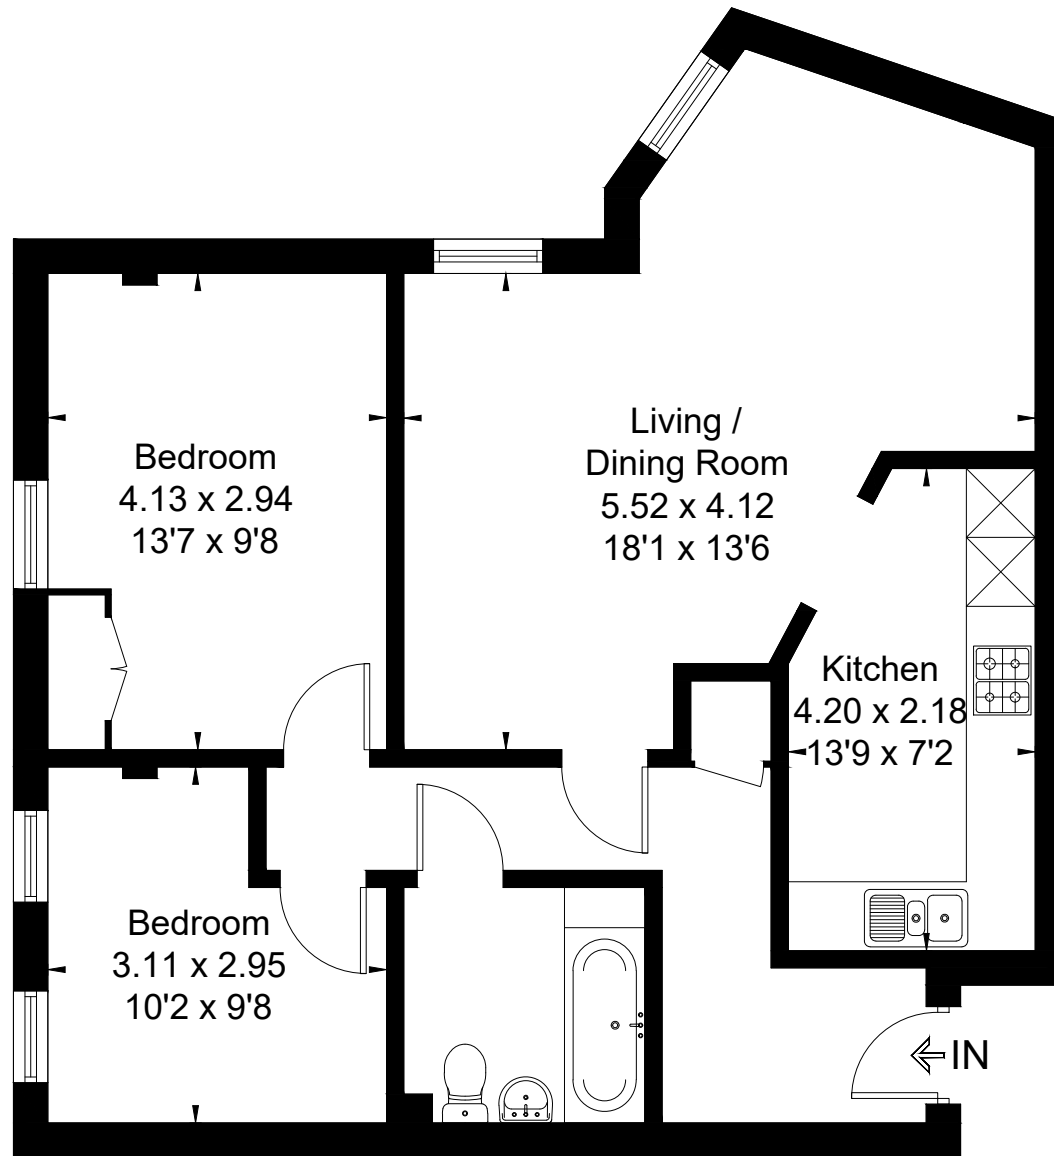

Approximate Floor Area = 67.4 sq m / 725 sq ft

First Floor

This floor plan has been drawn in accordance with RICS Property Measurement 2nd edition.

All measurements, including the floor area, are approximate and for illustrative purposes only. @fourwalls-group.com #106264