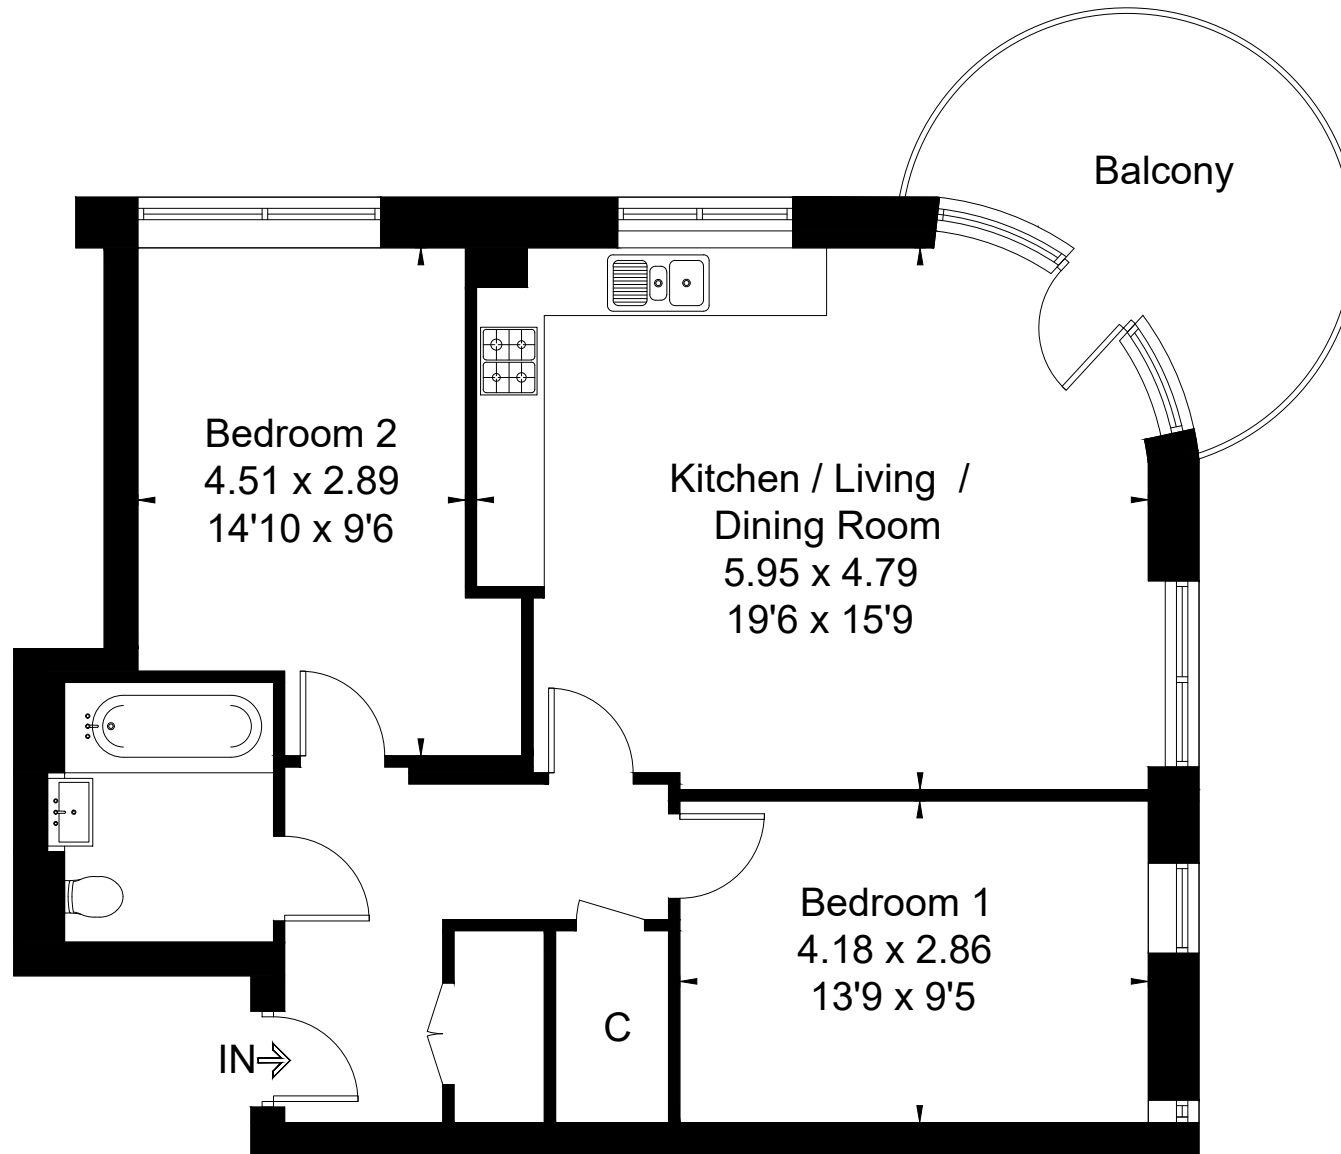

Approximate Floor Area = 68.7 sq m / 739 sq ft

Fourth Floor

This floor plan has been drawn in accordance with RICS Property Measurement 2nd edition.

All measurements, including the floor area, are approximate and for illustrative purposes only. @fourwalls-group.com #105903