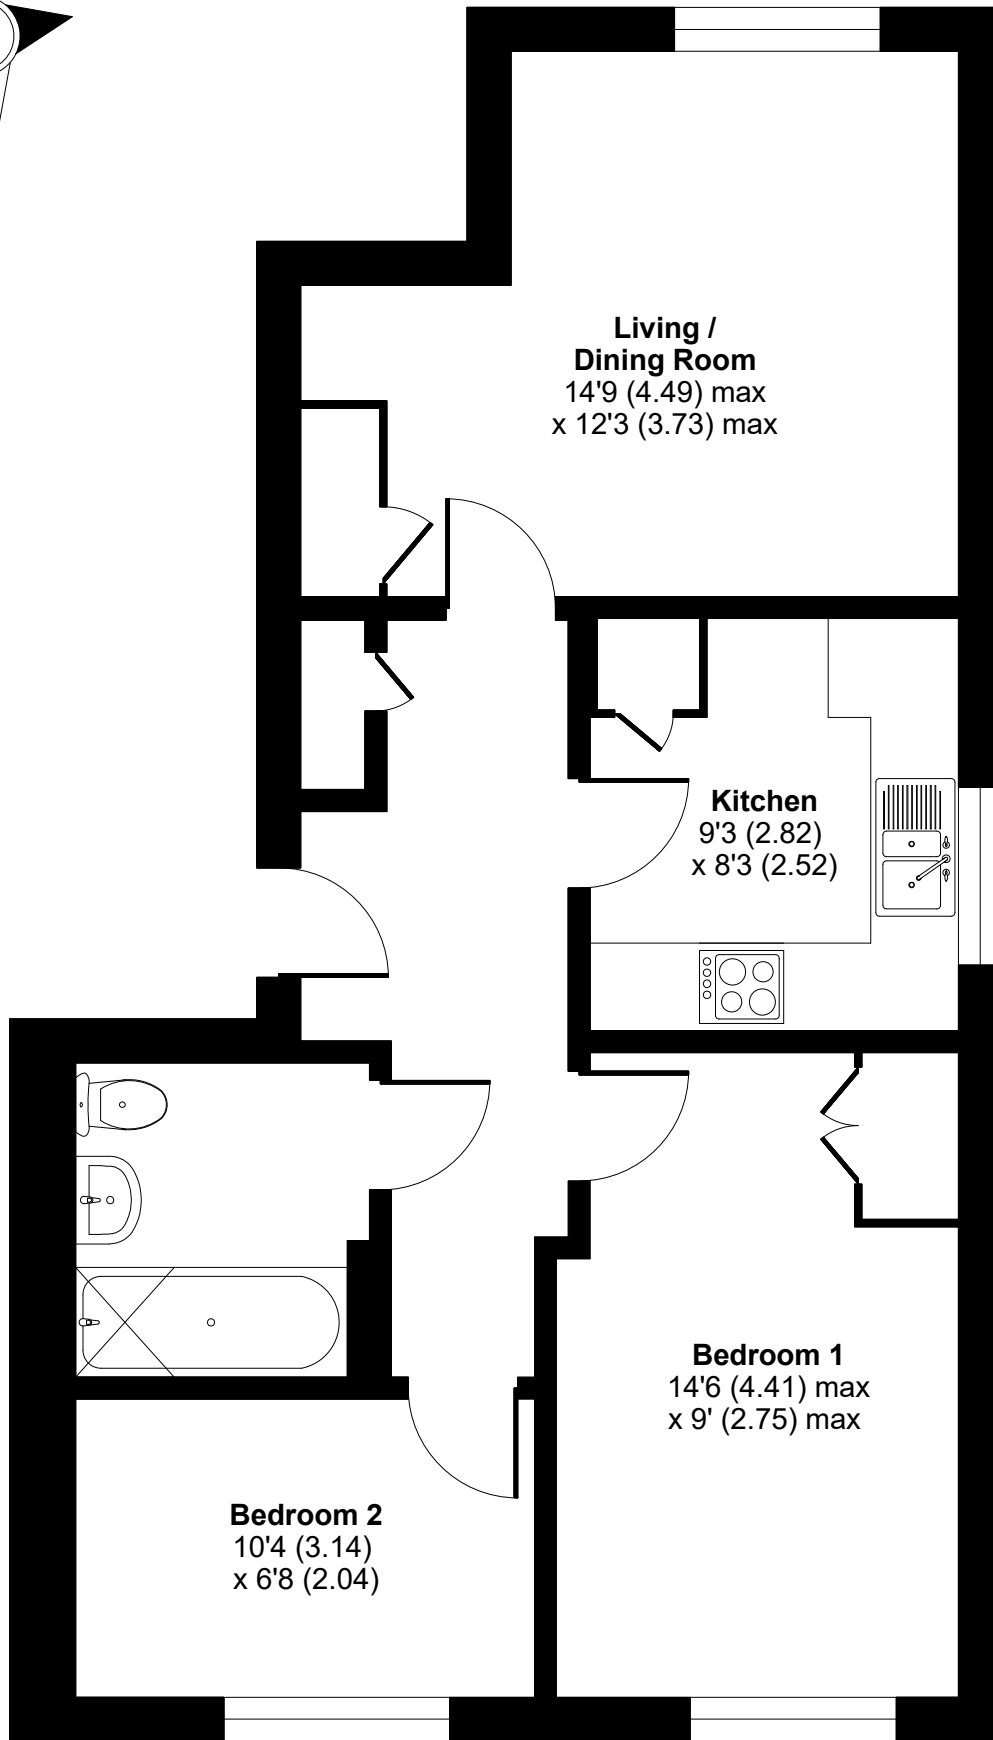

Old School Place, Poole, BH15

Approximate Area = 593 sq ft / 55 sq m

For identification only - Not to scale

SECOND FLOOR