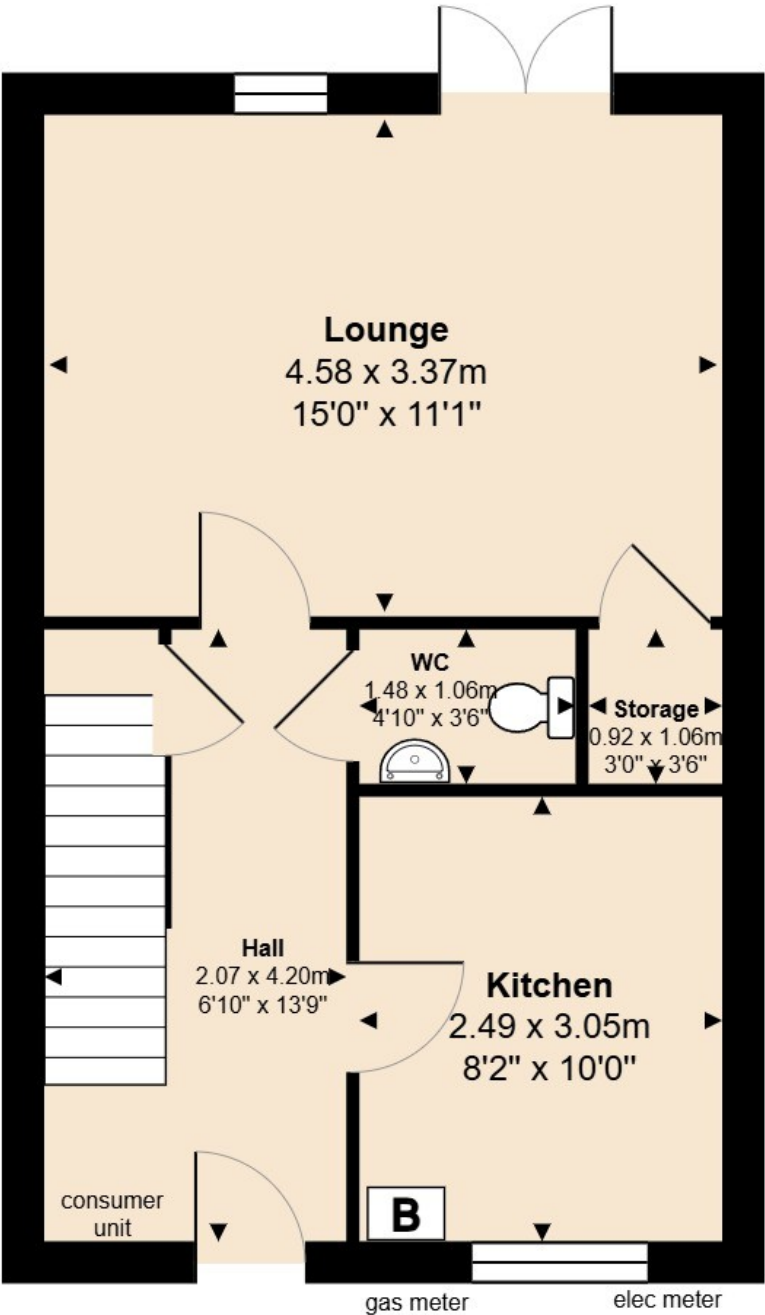

27, Collier Close, Ely, CB6 3WQ

Total Area: 71.9 m<sup>2</sup> ... 774 ft<sup>2</sup>

All measurements are approximate and for display purposes only