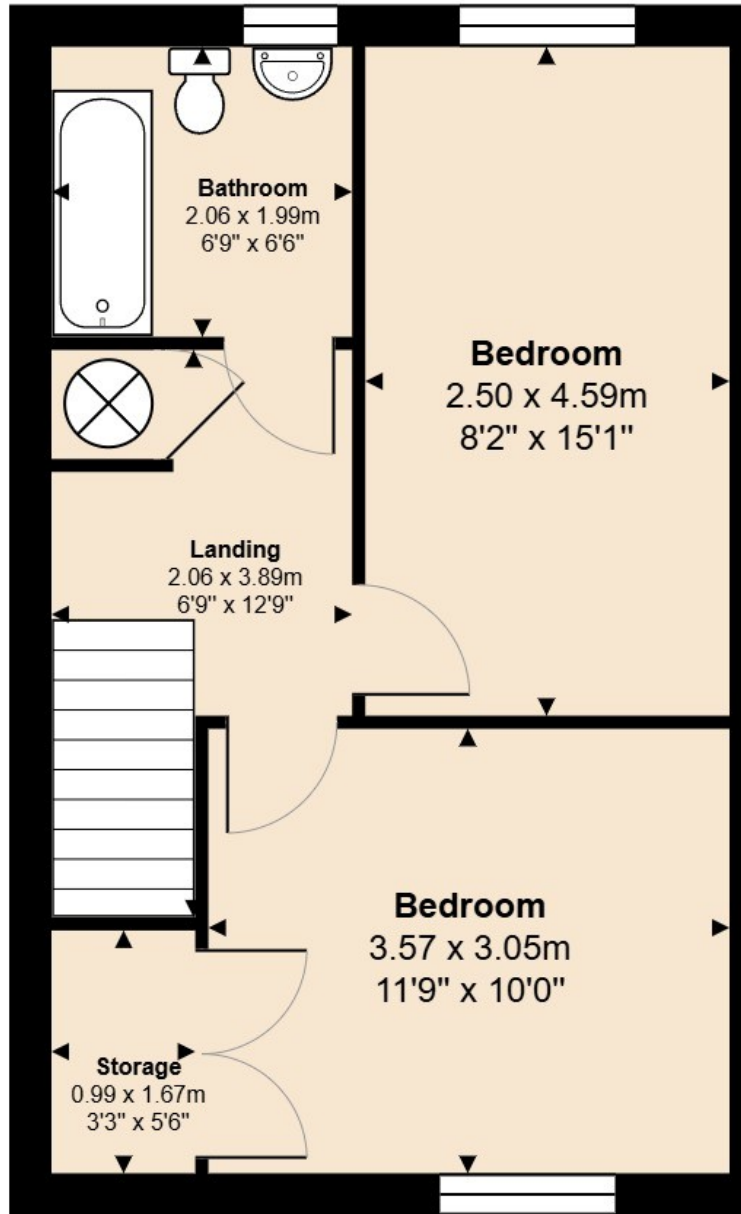

27, Collier Close, Ely, CB6 3WQ

Total Area: 71.9 m<sup>2</sup> ... 774 ft<sup>2</sup>

All measurements are approximate and for display purposes only