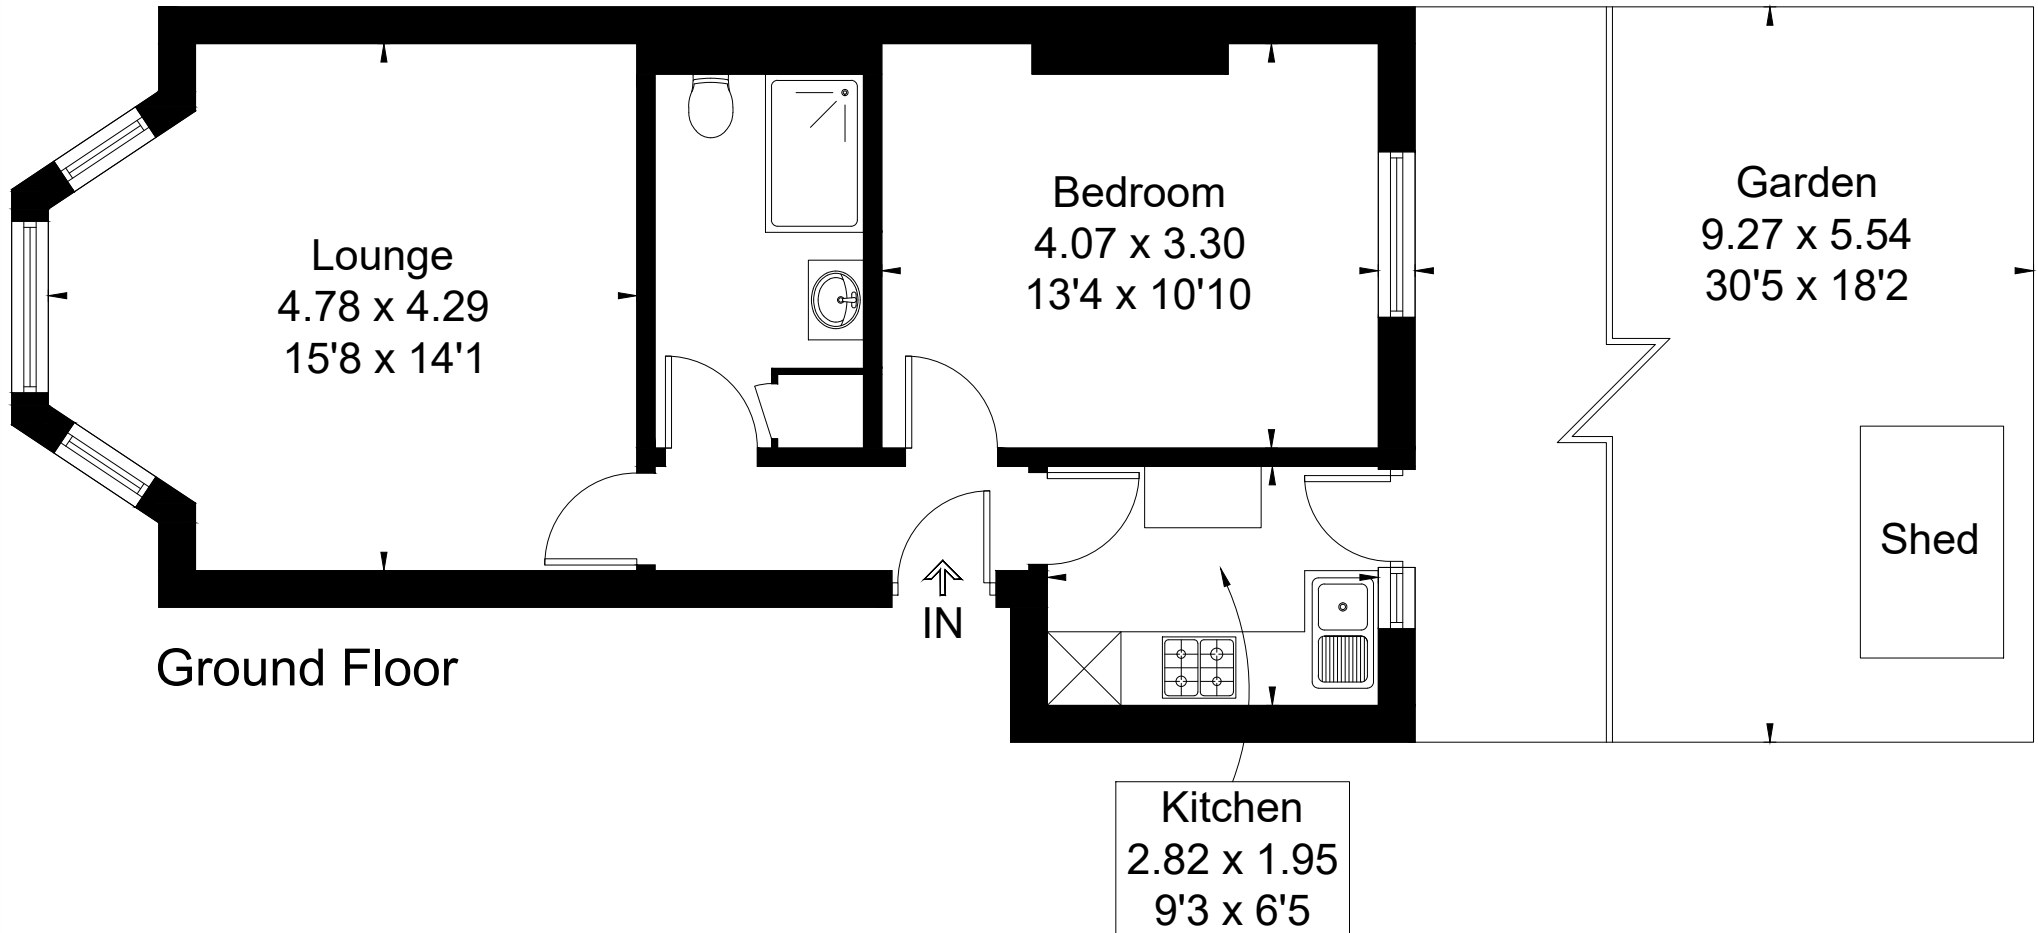

Approximate Floor Area = 47.5 sq m / 511 sq ft

This floor plan has been drawn in accordance with RICS Property Measurement 2nd edition.

All measurements, including the floor area, are approximate and for illustrative purposes only. @fourwalls-group.com #106568