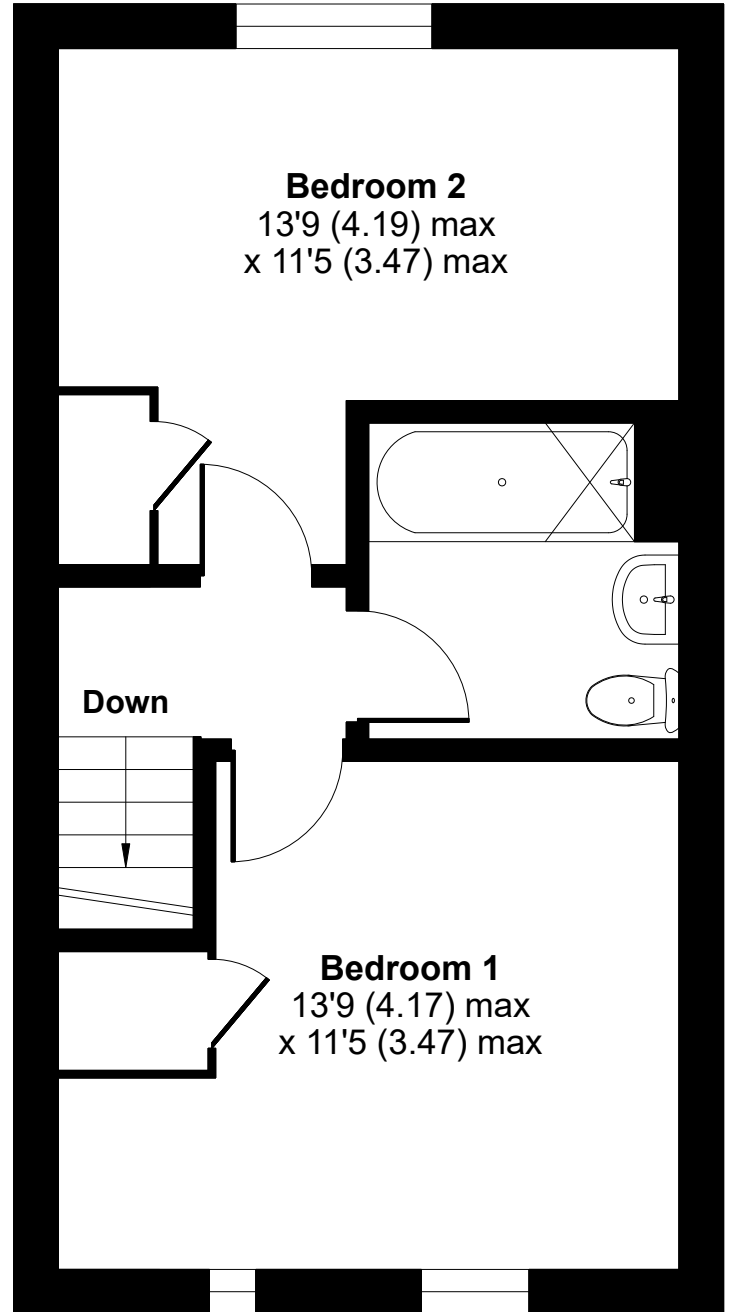

Ploughman Way, Trumpington, Cambridge, CB2

Approximate Area = 740 sq ft / 68.7 sq m

For identification only - Not to scale

GROUND FLOOR

FIRST FLOOR