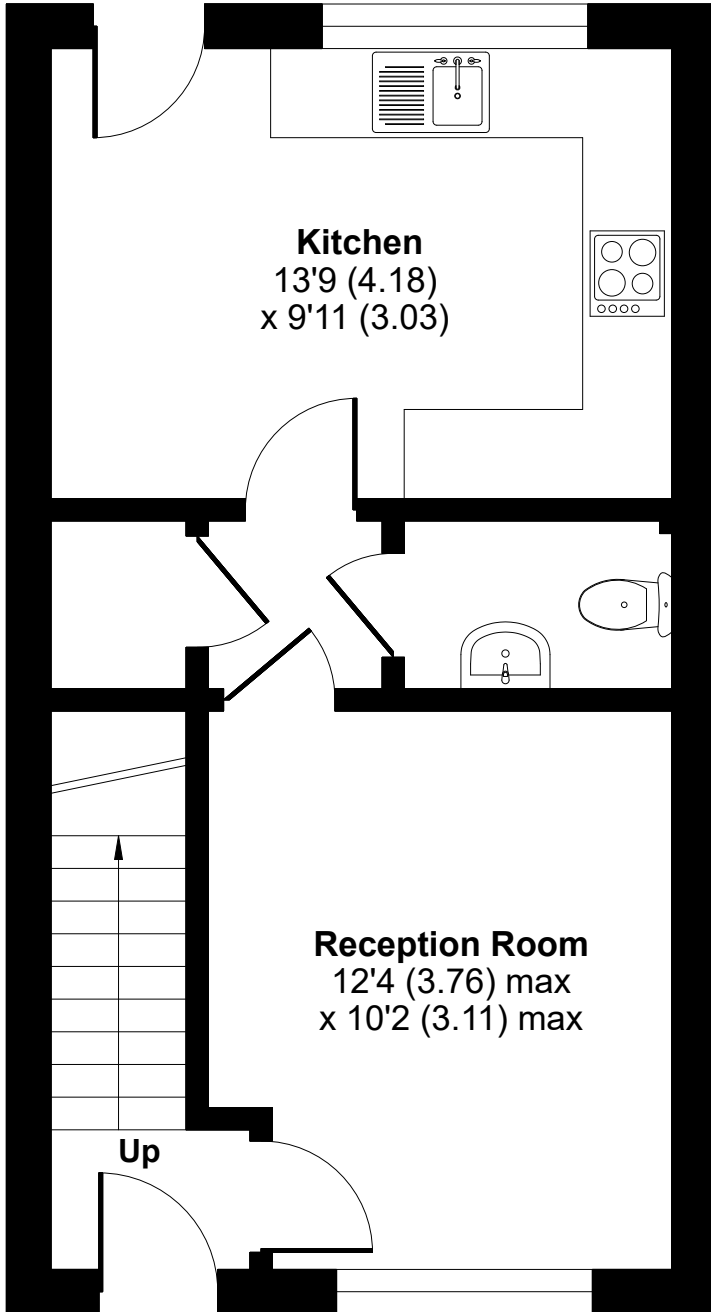

Ploughman Way, Trumpington, Cambridge, CB2

Approximate Area = 740 sq ft / 68.7 sq m

For identification only - Not to scale

GROUND FLOOR

FIRST FLOOR