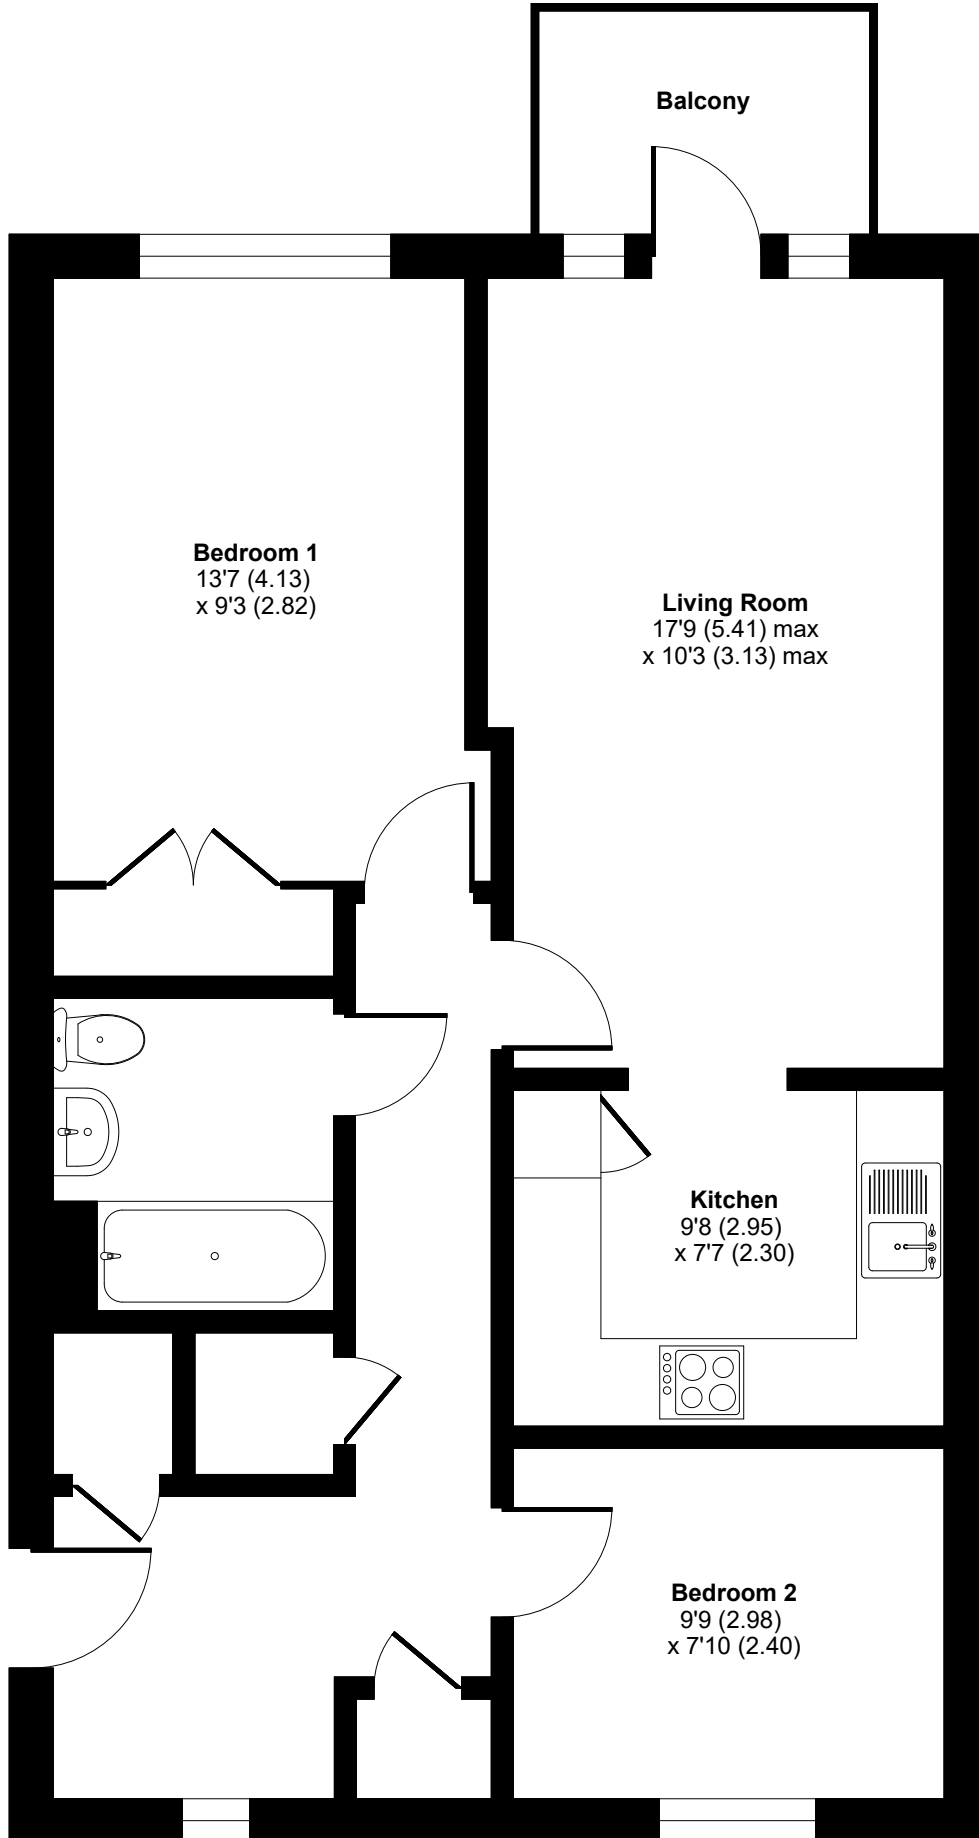

# Blacksmith Close, Aldershot, GU12

Approximate Area = 684 sq ft / 63.5 sq m

For identification only - Not to scale

**FIRST FLOOR**