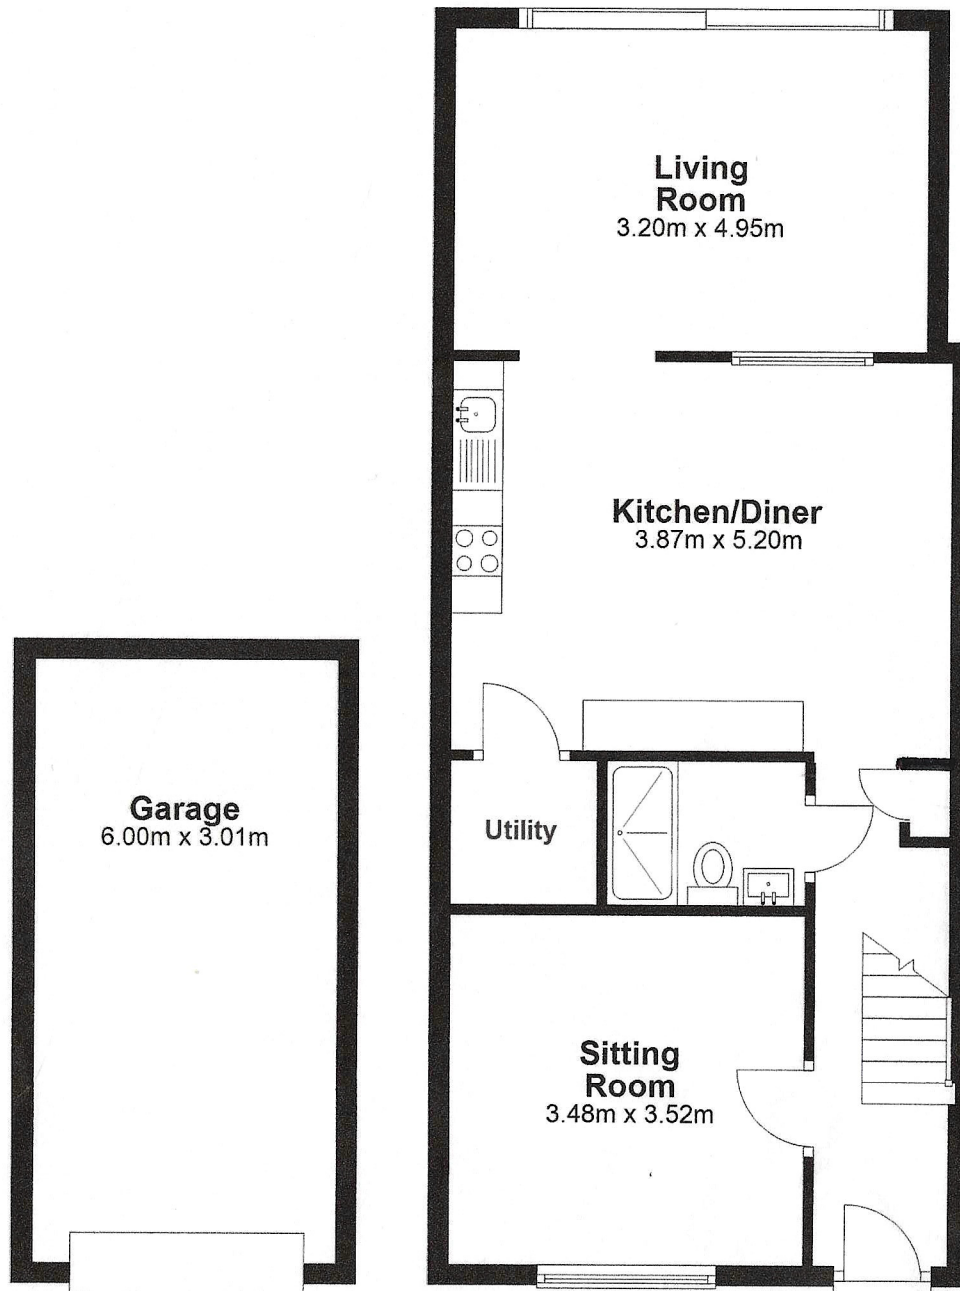

Ground Floor

Approx. 78.0 sq. metres

First Floor

Approx. 44.2 sq. metres

Total area: approx. 122.2 sq. metres
87 Olympic Park Road, Andover