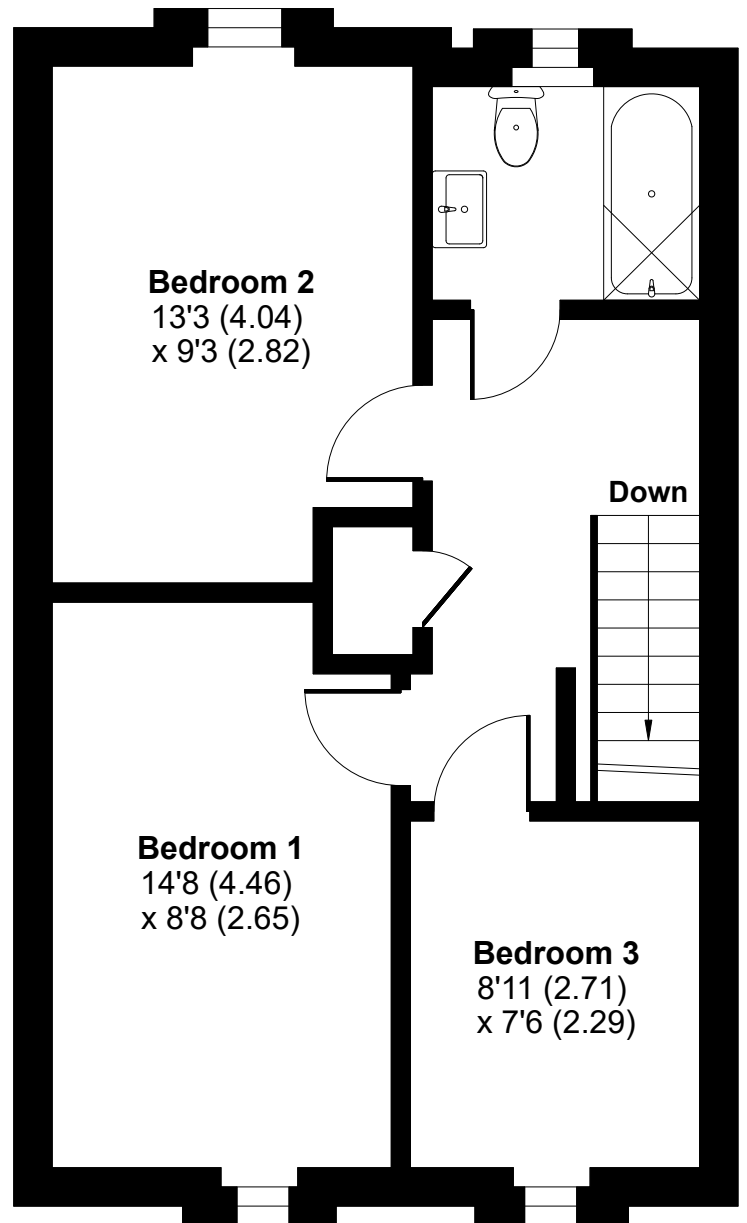

Fishermead, Milton Keynes, MK6

Approximate Area = 938 sq ft / 87.1 sq m

For identification only - Not to scale

GROUND FLOOR

FIRST FLOOR