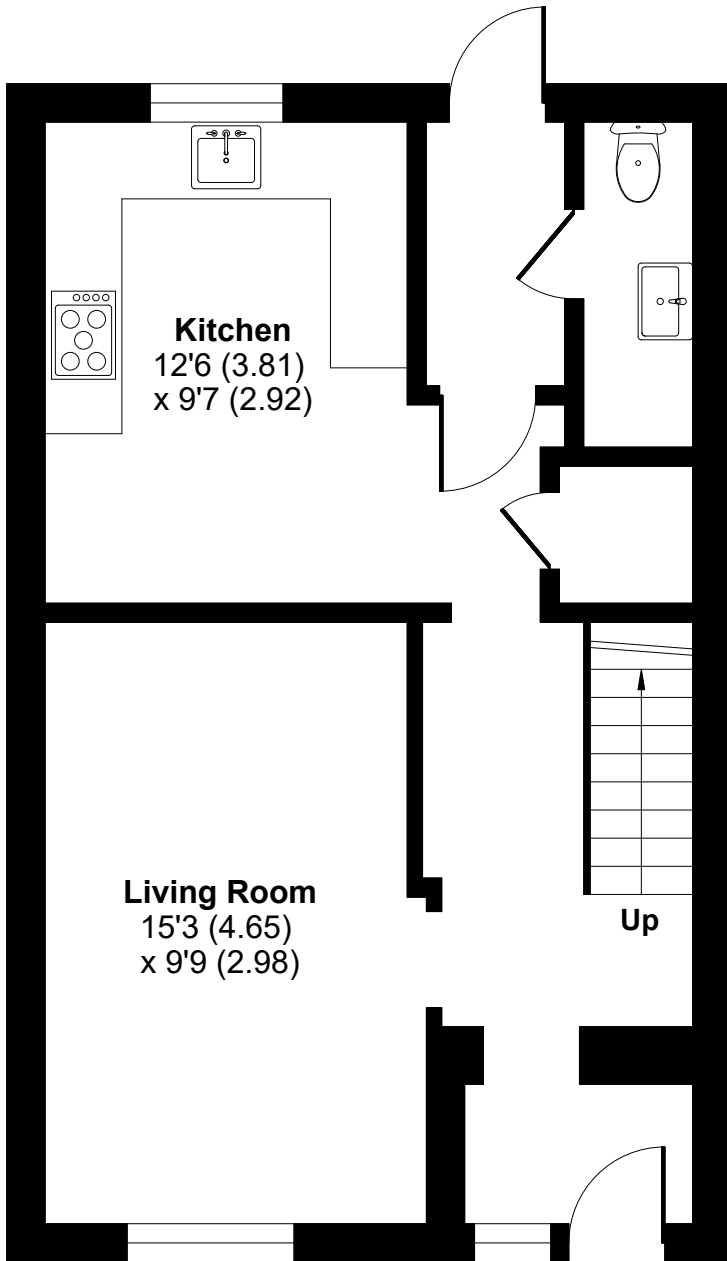

Fishermead, Milton Keynes, MK6

Approximate Area = 938 sq ft / 87.1 sq m

For identification only - Not to scale

GROUND FLOOR

FIRST FLOOR