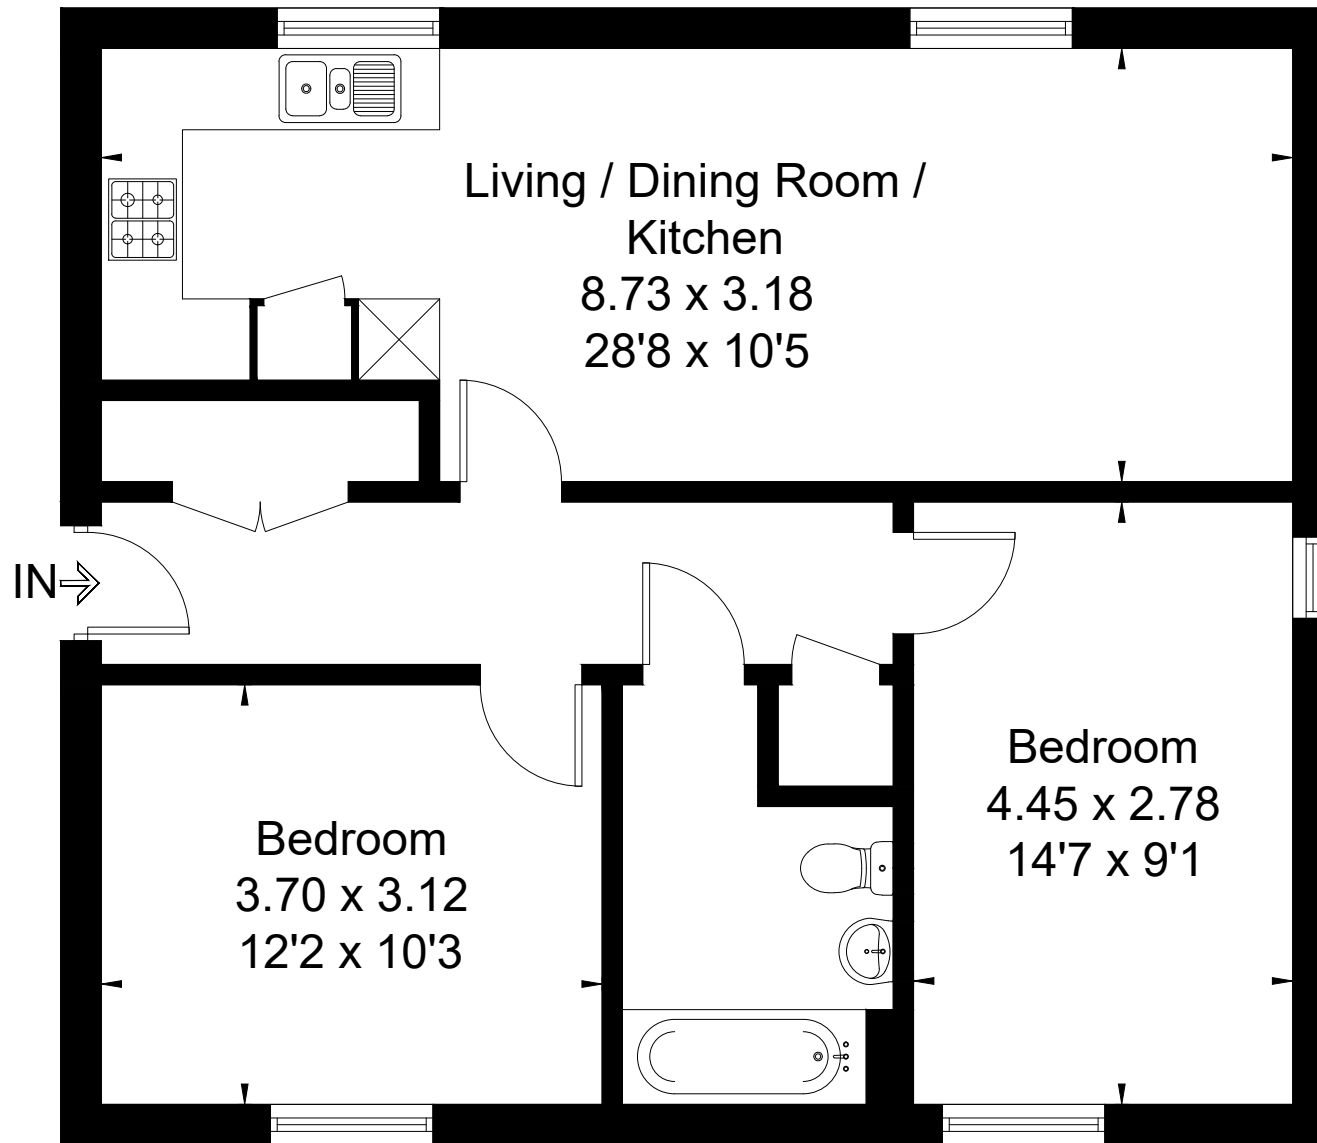

Approximate Floor Area = 68.7 sq m / 739 sq ft

First Floor

This floor plan has been drawn in accordance with RICS Property Measurement 2nd edition.

All measurements, including the floor area, are approximate and for illustrative purposes only. @fourwalls-group.com #106667