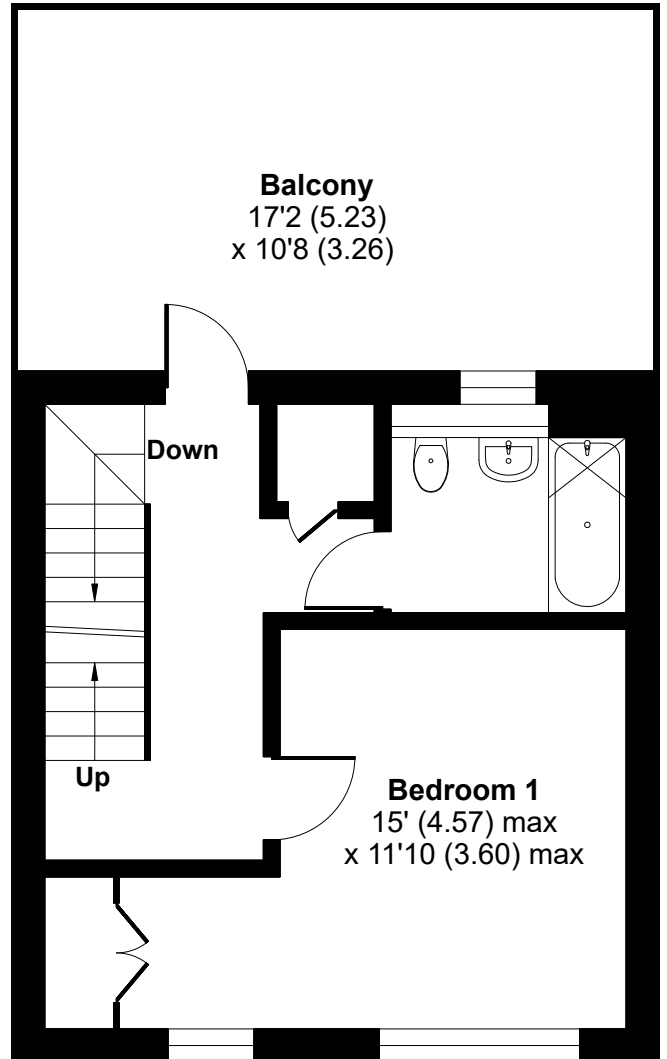

Whittle Avenue, Trumpington, Cambridge, CB2

Approximate Area = 1141 sq ft / 106 sq m

For identification only - Not to scale

SECOND FLOOR

GROUND FLOOR

FIRST FLOOR