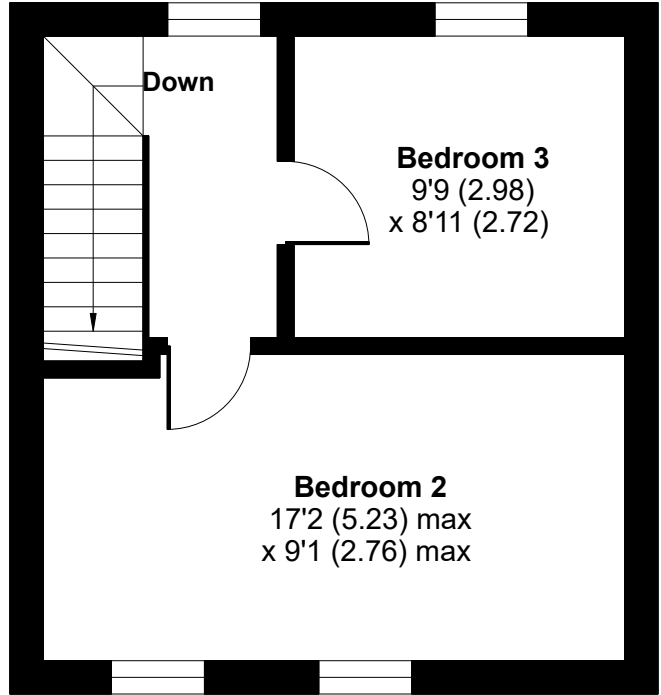

Whittle Avenue, Trumpington, Cambridge, CB2

Approximate Area = 1141 sq ft / 106 sq m

For identification only - Not to scale

SECOND FLOOR

GROUND FLOOR

FIRST FLOOR