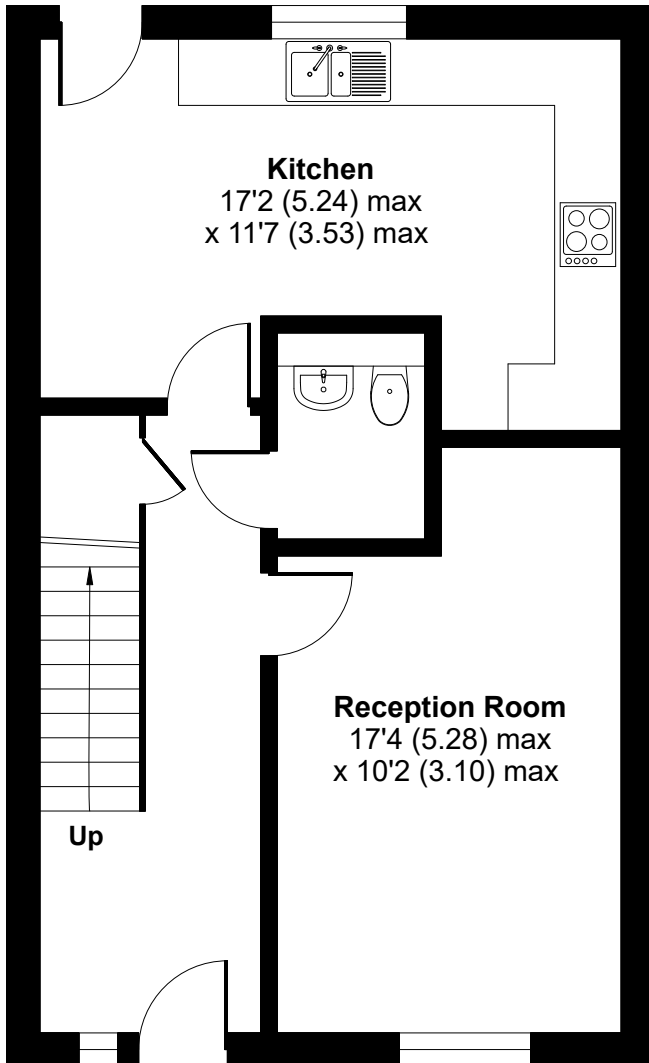

Whittle Avenue, Trumpington, Cambridge, CB2

Approximate Area = 1141 sq ft / 106 sq m

For identification only - Not to scale

SECOND FLOOR

GROUND FLOOR

FIRST FLOOR