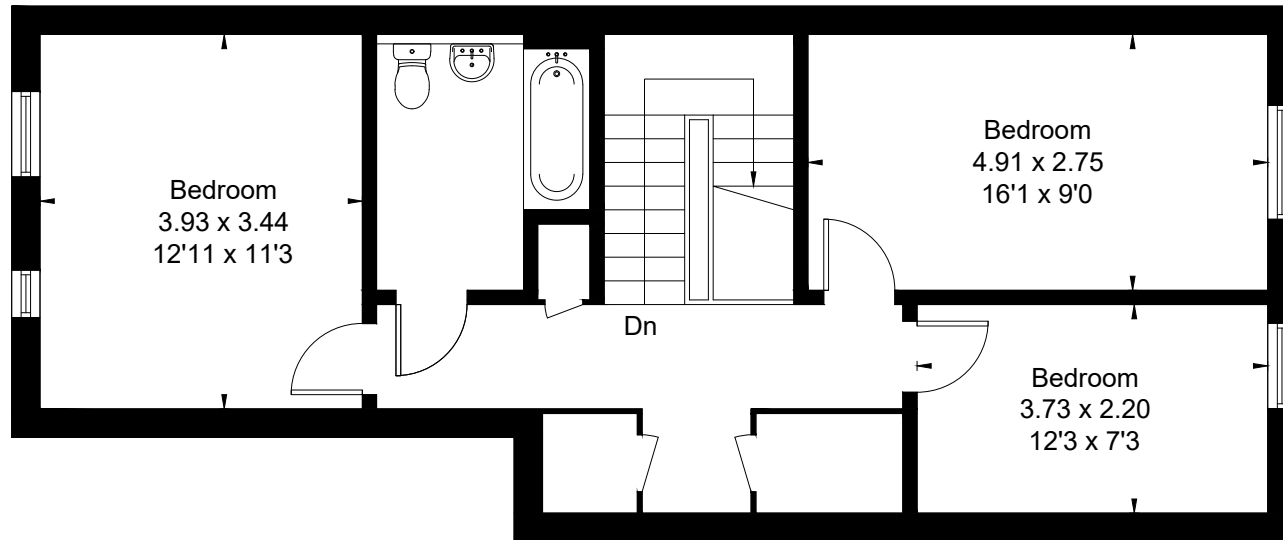

Approximate Floor Area = 119.3 sq m / 1284 sq ft

First Floor

Ground Floor

This floor plan has been drawn in accordance with RICS Property Measurement 2nd edition.

All measurements, including the floor area, are approximate and for illustrative purposes only. @fourwalls-group.com #107212