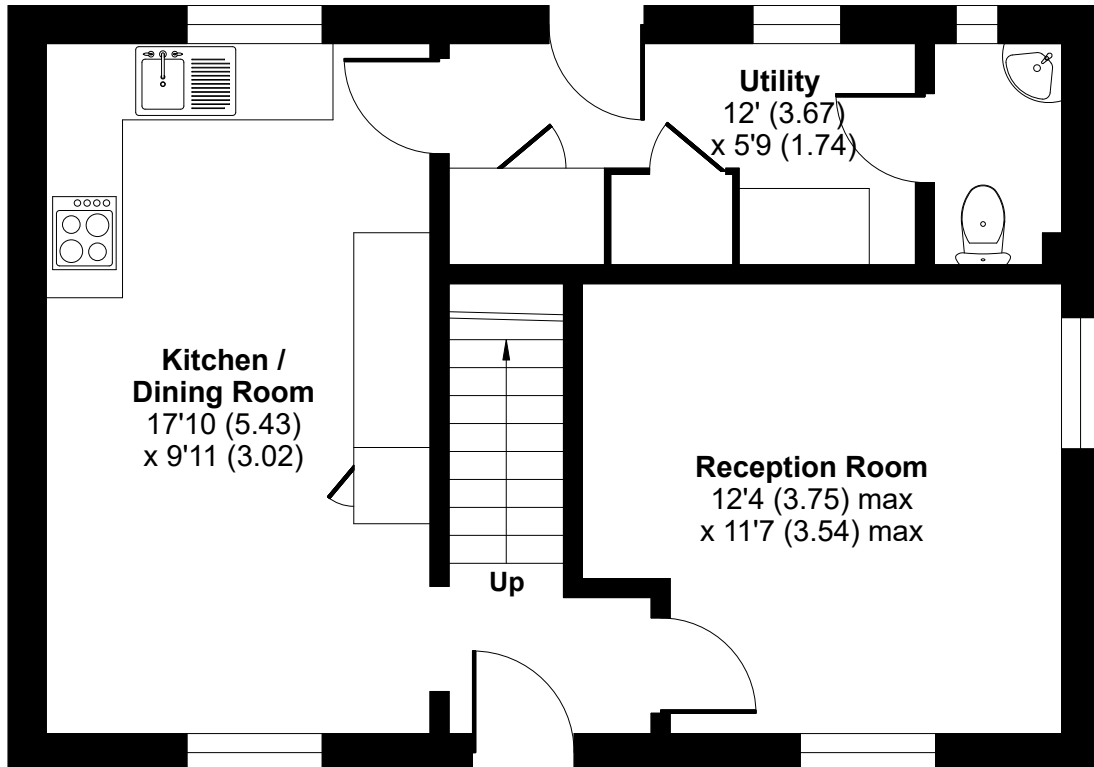

Lucas Crescent, St. Neots, PE1

Approximate Area = 934 sq ft / 86.7 sq m

For identification only - Not to scale

FIRST FLOOR

GROUND FLOOR