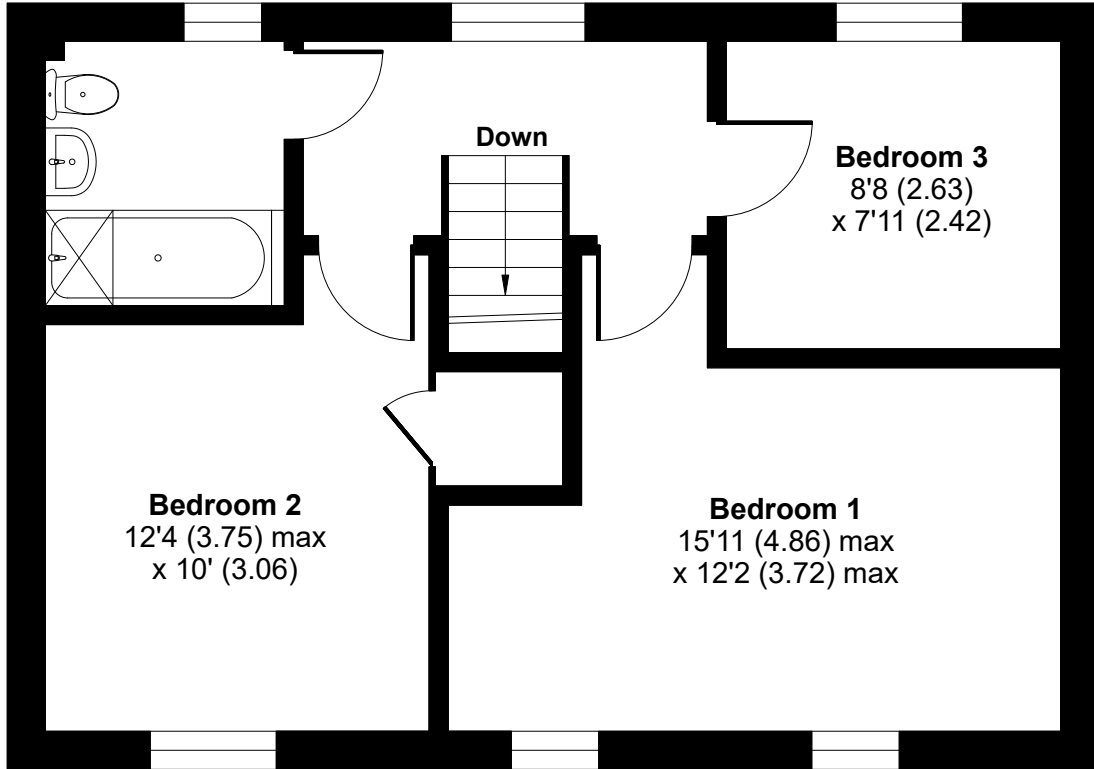

Lucas Crescent, St. Neots, PE1

Approximate Area = 934 sq ft / 86.7 sq m

For identification only - Not to scale

FIRST FLOOR

GROUND FLOOR