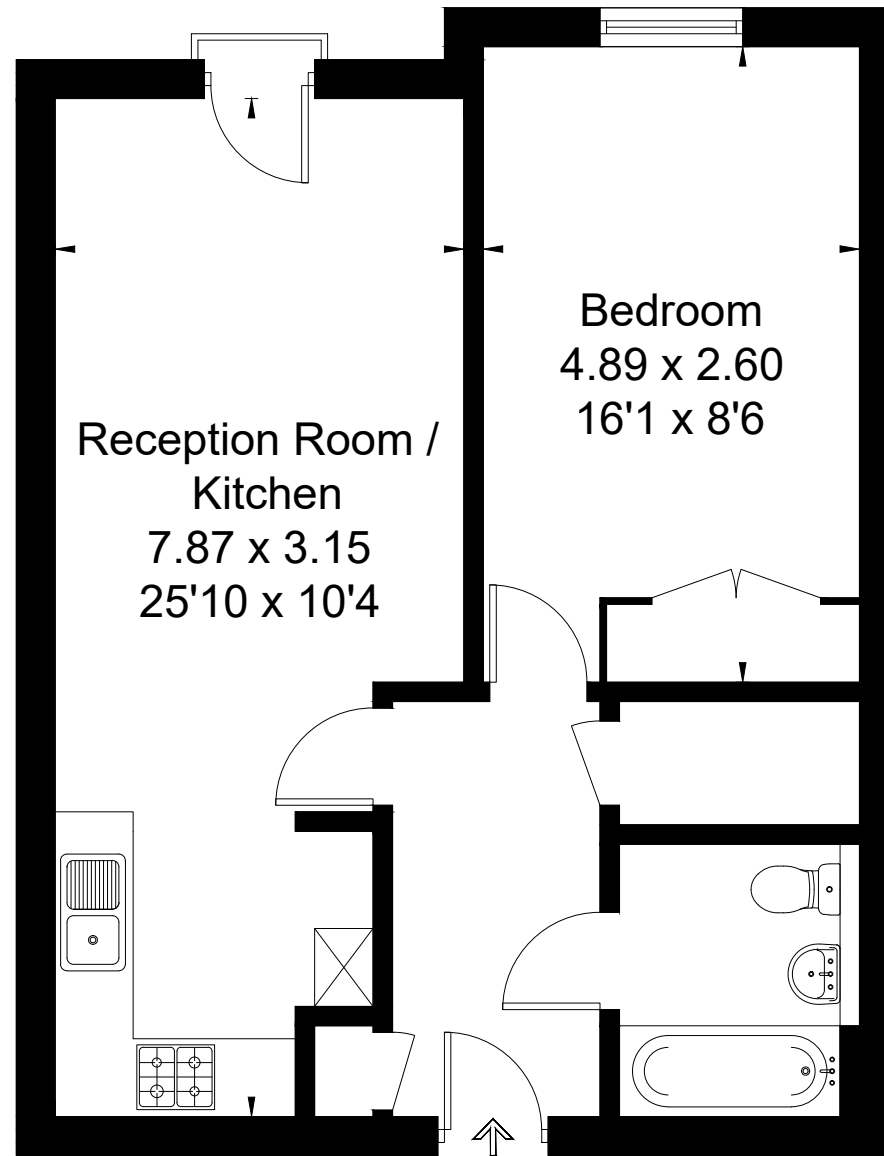

Approximate Floor Area = 50.0 sq m / 538 sq ft

First Floor

This floor plan has been drawn in accordance with RICS Property Measurement 2nd edition.

All measurements, including the floor area, are approximate and for illustrative purposes only. @fourwalls-group.com #106904