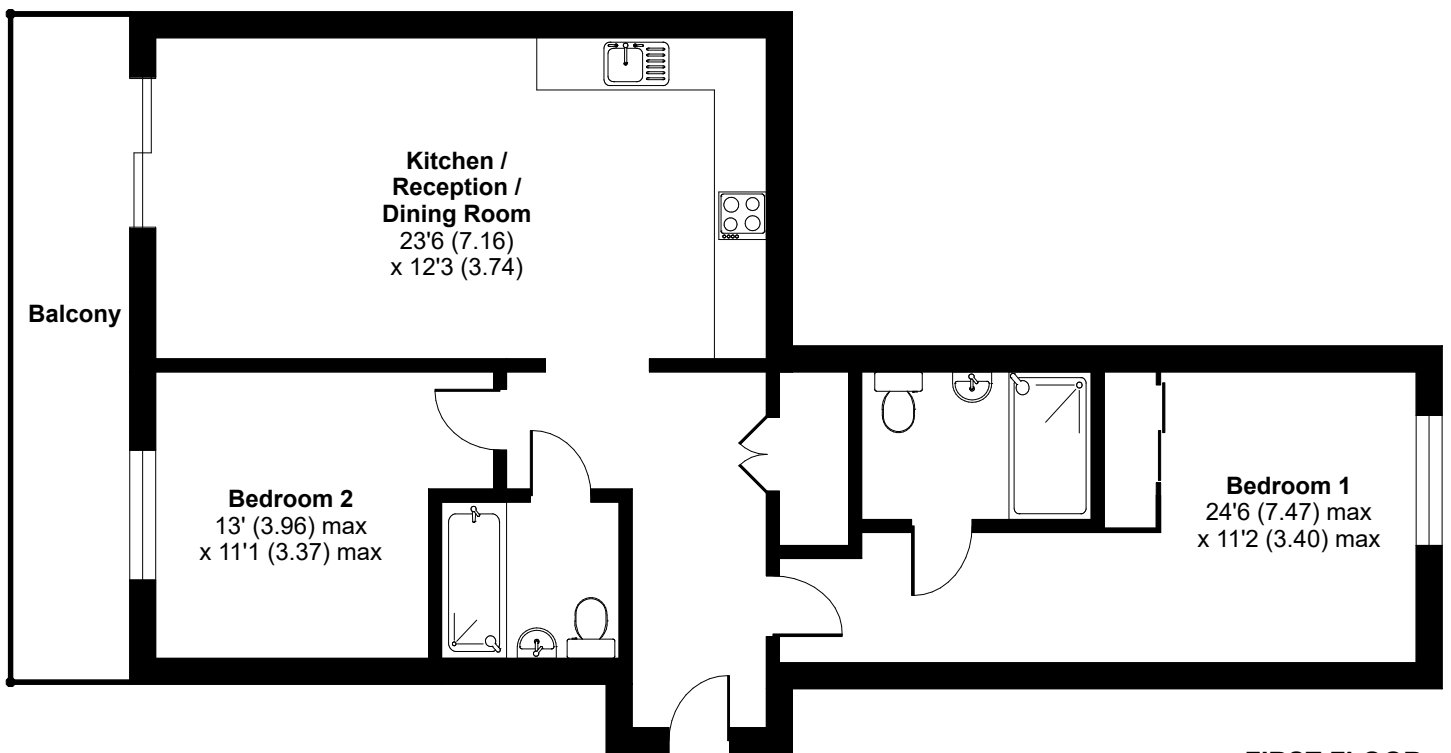

Canal Street, Campbell Park, Milton Keynes, MK9

Approximate Area = 853 sq ft / 79.2 sq m

For identification only - Not to scale

FIRST FLOOR