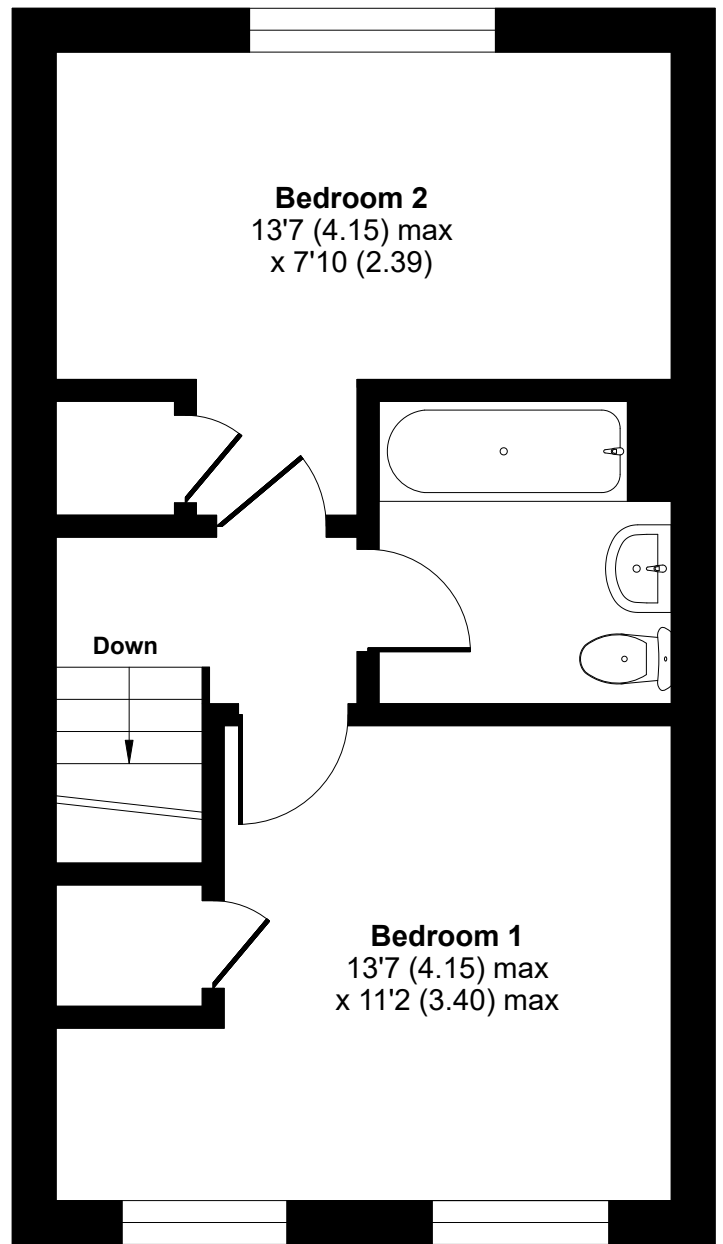

Longford Park Road, Banbury, OX15

Approximate Area = 712 sq ft / 66.1 sq m

For identification only - Not to scale

GROUND FLOOR

FIRST FLOOR