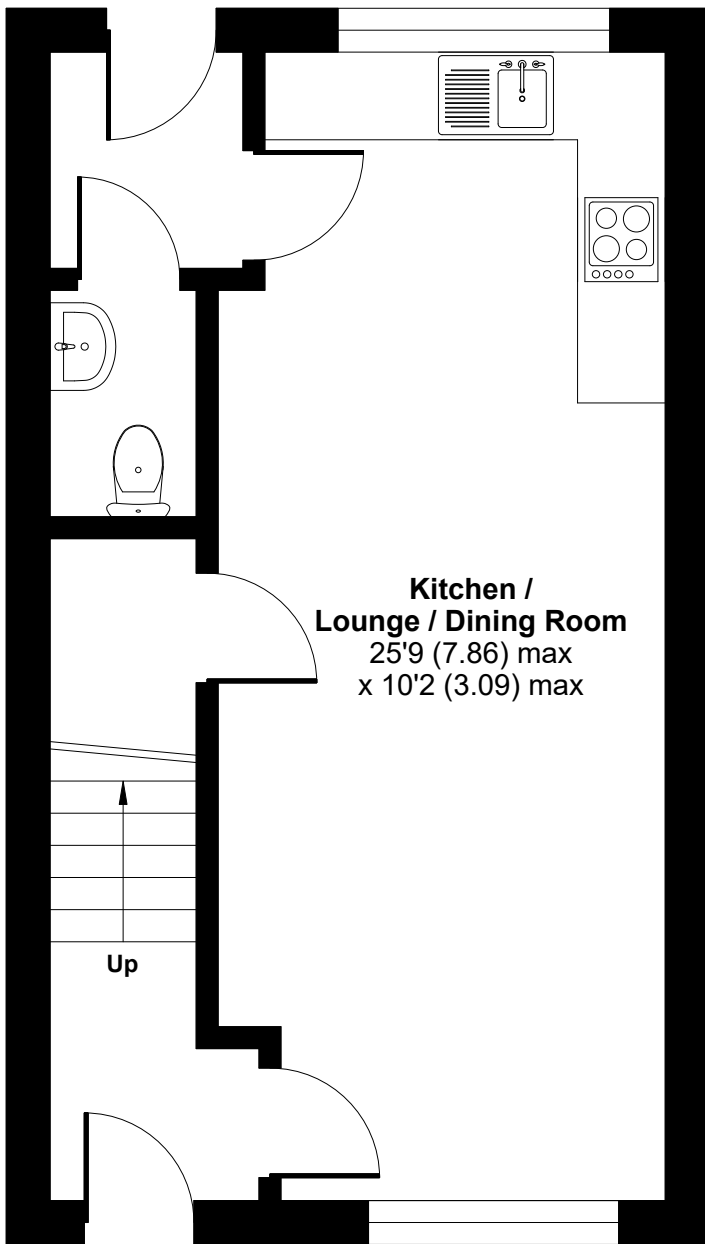

Longford Park Road, Banbury, OX15

Approximate Area = 712 sq ft / 66.1 sq m

For identification only - Not to scale

GROUND FLOOR

FIRST FLOOR