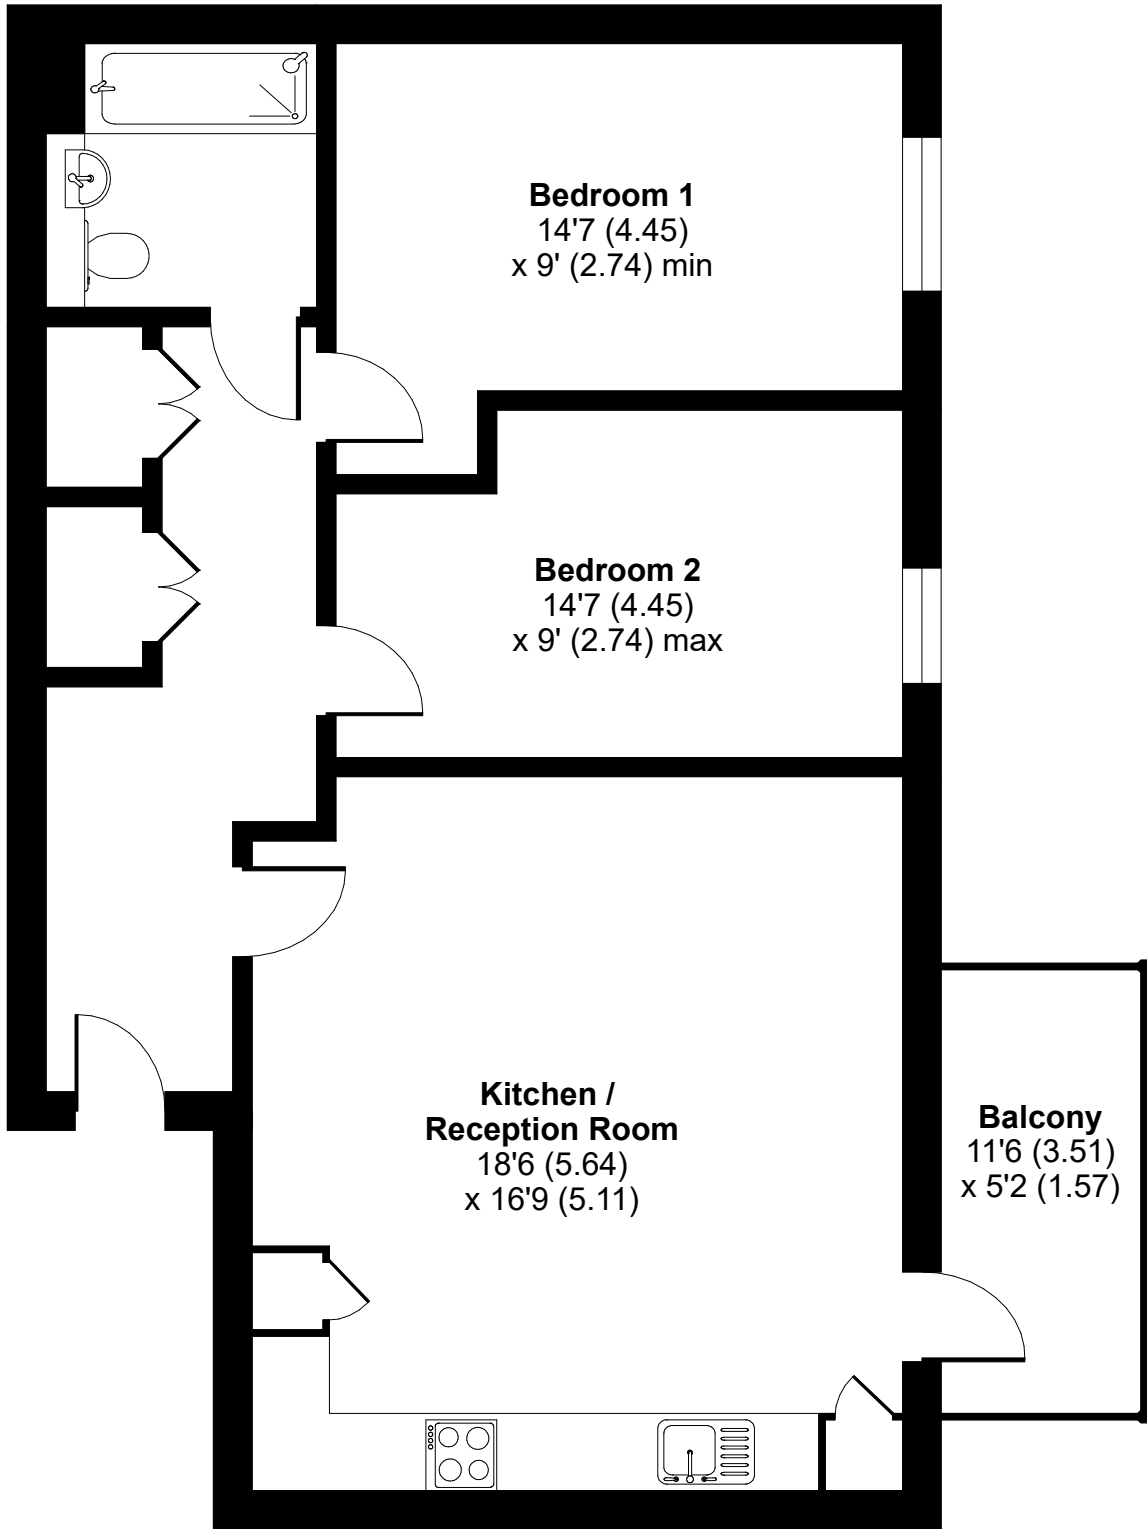

Hering Road, Trumpington, Cambridge, CB2

Approximate Area = 776 sq ft / 72.1 sq m

For identification only - Not to scale

THIRD FLOOR