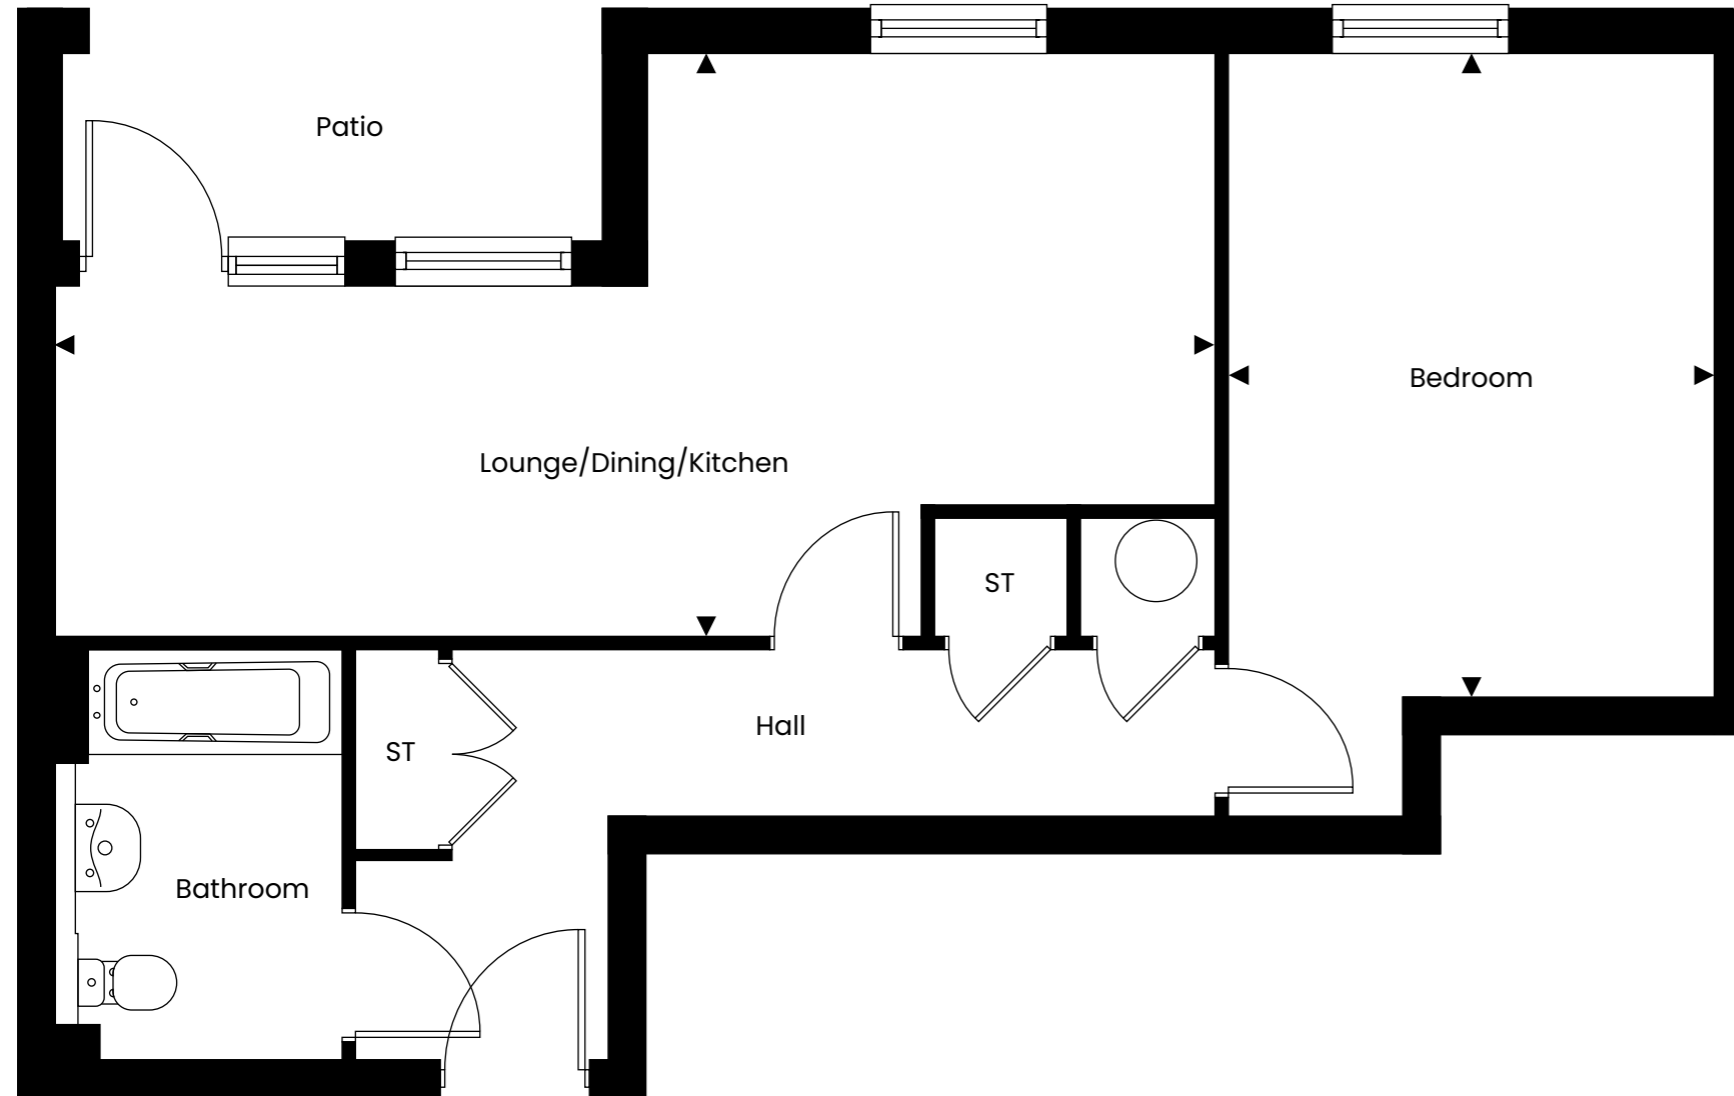

NETHERHALL MEADOWS, CAMBRIDGE - BLOCK D

One bedroom ground floor apartment

PLOT 70

Ground Floor

■ Stairs ■ Lift

Disclaimer: The information provided is prepared as a general guide only and should not be relied upon as a basis to enter into a legal contract or to commit expenditure. All measurements are approximate. Floorplans are for illustration purposes only and to be read in conjunction with the site plan. Photographs/CGIs provided are for guidance only, could be from a previous phase, and may not reflect items included in the property. Any interested party is advised to check the measurements before committing themselves to any expenditure or other legal commitments. All customer reviews were obtained by incentive. While we strive to provide accurate and unbiased reviews, we cannot guarantee that all information is accurate, complete, or up to date. Any reliance placed on such information is strictly at your own risk. Any interested party is encouraged to conduct their own research and make decisions based on their own individual circumstances.