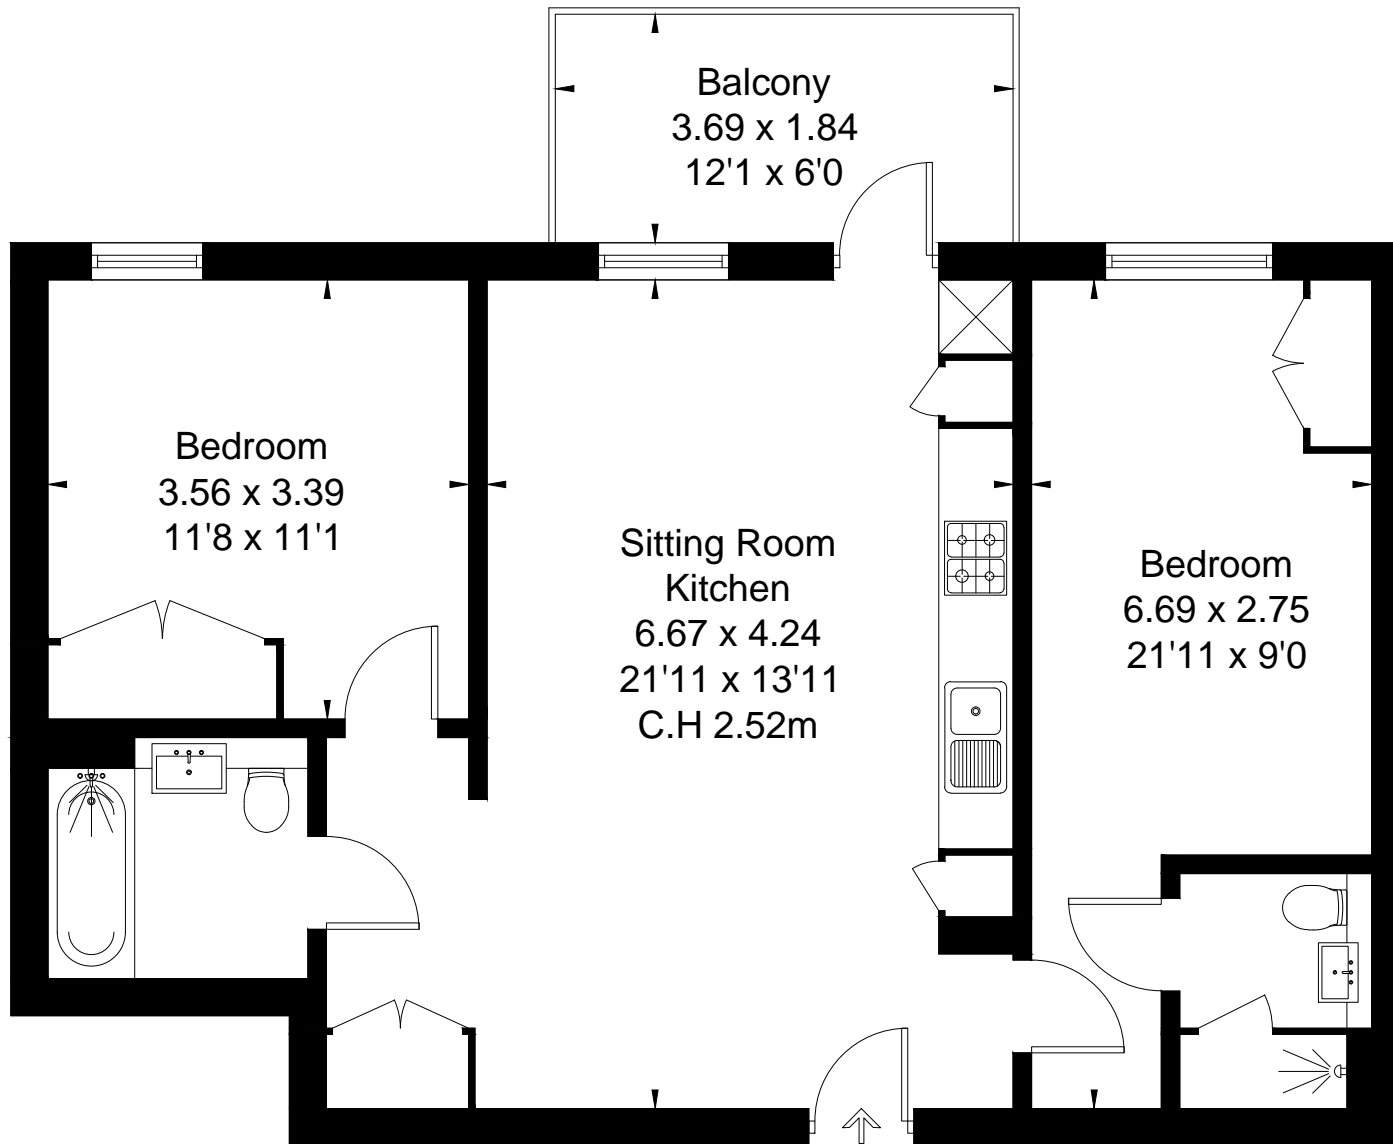

Approximate Floor Area = 69.3 sq m / 746 sq ft

Eighth Floor

↑
IN

This floor plan has been drawn in accordance with RICS Property Measurement 2nd edition.

All measurements, including the floor area, are approximate and for illustrative purposes only. @fourwalls-group.com #107098