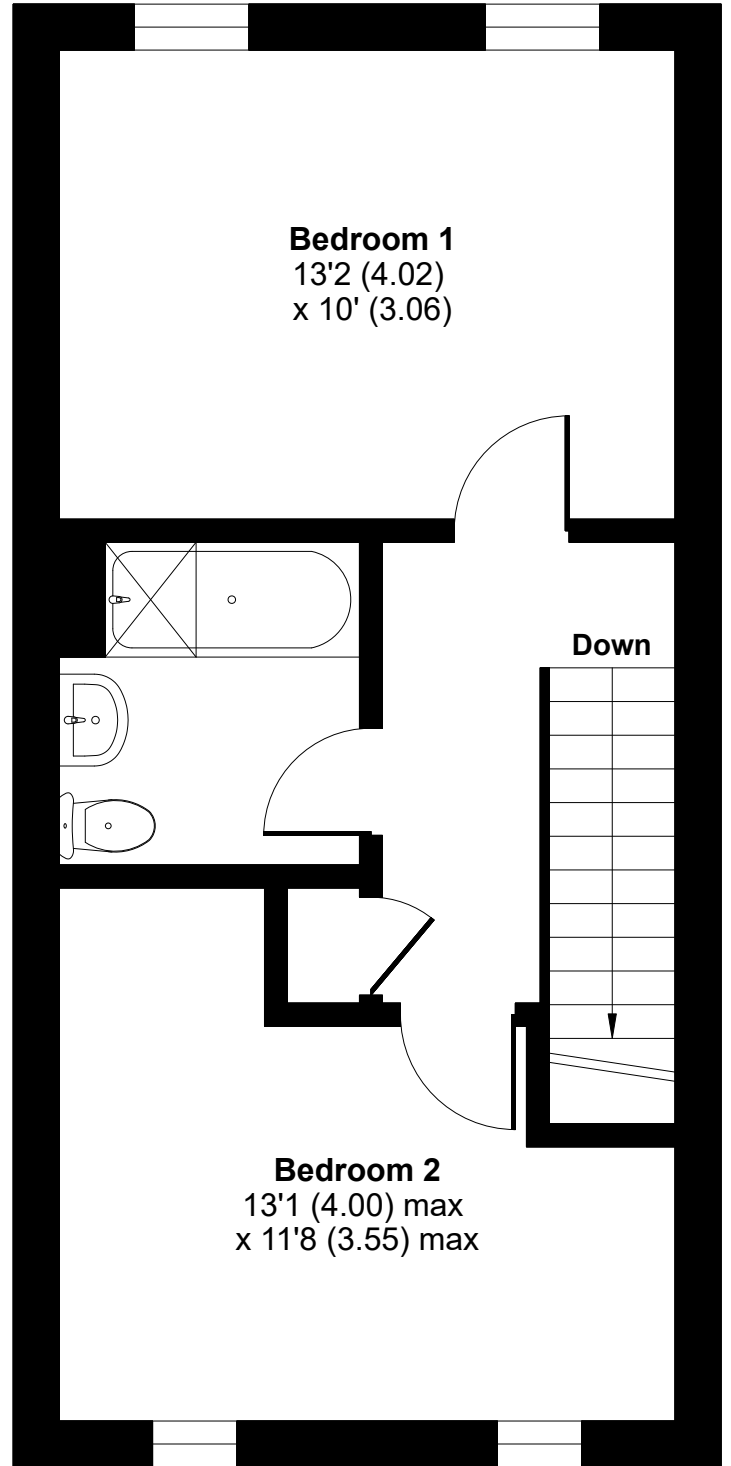

Scott Drive, Yaxley, Peterborough, PE7

Approximate Area = 774 sq ft / 71.9 sq m

For identification only - Not to scale

GROUND FLOOR

FIRST FLOOR