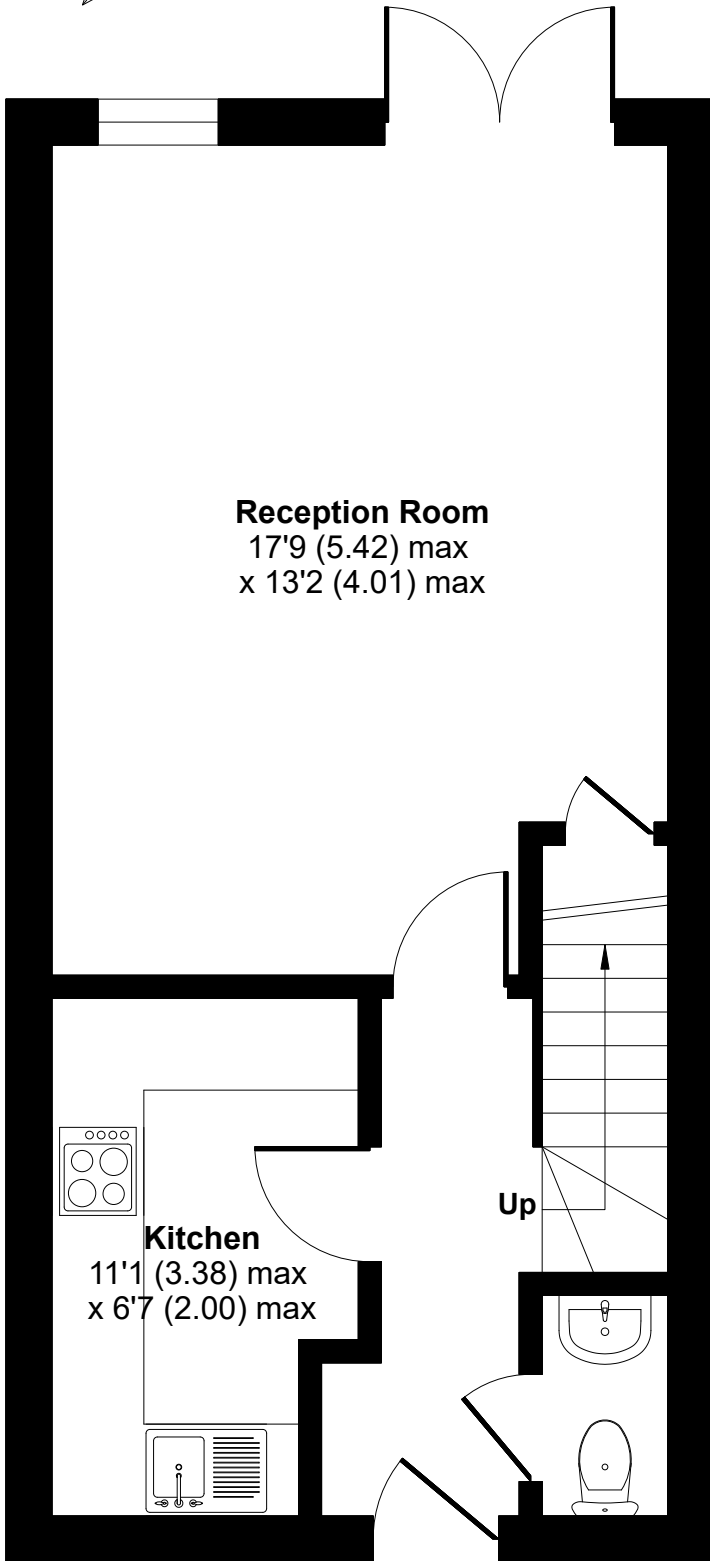

Scott Drive, Yaxley, Peterborough, PE7

Approximate Area = 774 sq ft / 71.9 sq m

For identification only - Not to scale

GROUND FLOOR

FIRST FLOOR