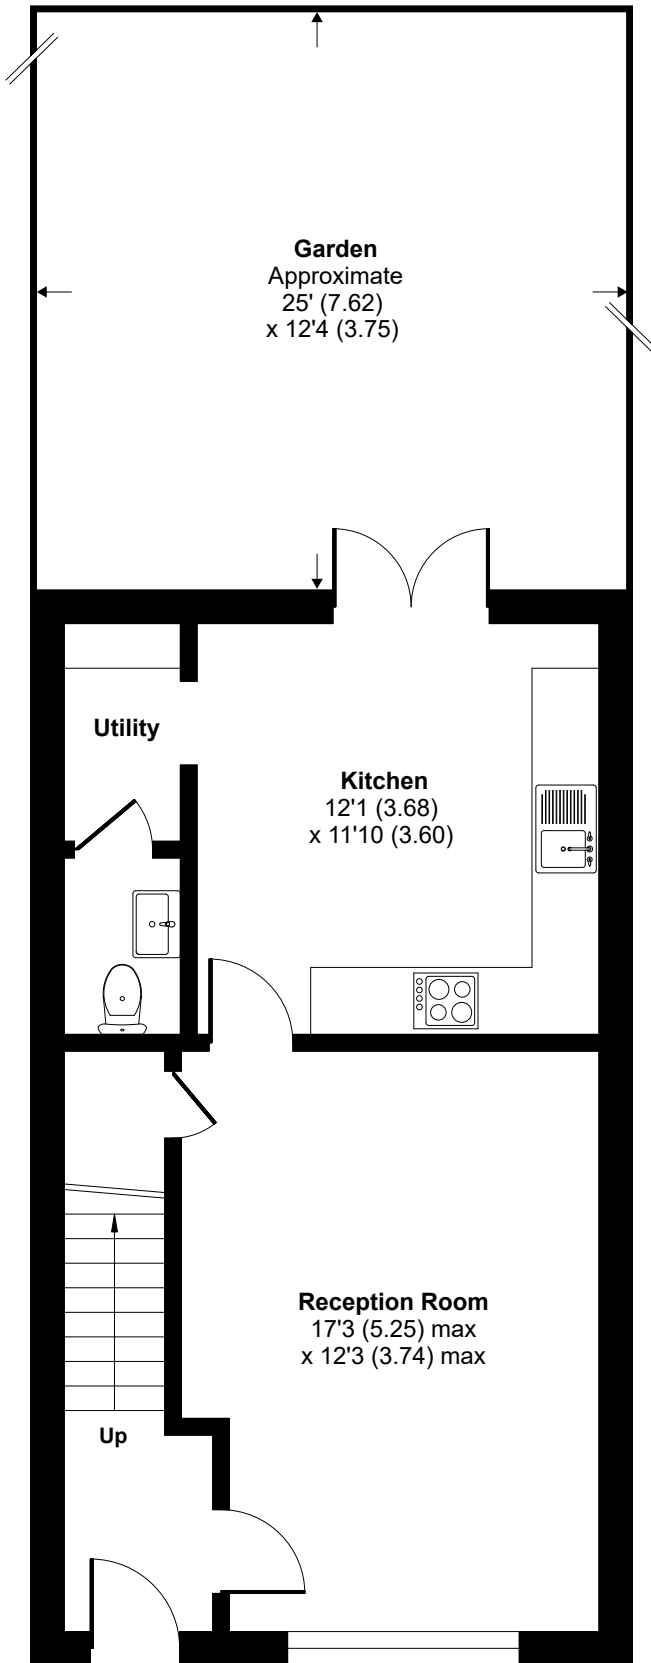

# Kings Grove, Cranfield, Bedford, MK43

Approximate Area = 917 sq ft / 85.1 sq m

For identification only - Not to scale

**GROUND FLOOR**